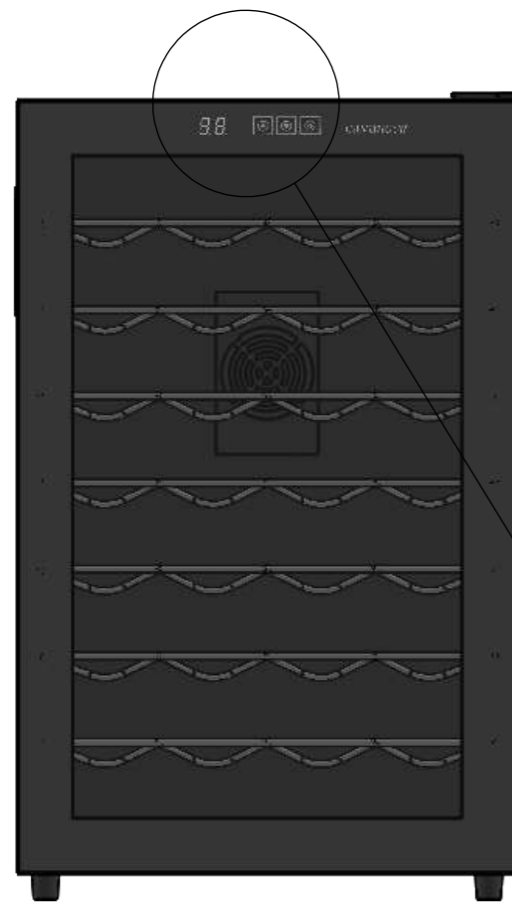

CV028NS

	Date	Name	 <small>THE INFORMATION CONTAINED IN THIS DRAWING IS THE SOLE PROPERTY OF CAVANOVA. ANY REPRODUCTION IN PART OR AS A WHOLE WITHOUT THE WRITTEN PERMISSION OF CAVANOVA IS PROHIBITED.</small>
Design:	03/12/2018	Diego	
Checked:		Diego	
Modified:		Diego	
Notes:	Scale: 1:10	Part name: CV028NS	Top assembly: CV028NS
		Description: Vinoteca para 28botellas	
		Client:	
		Material:	
		Reference: CV028NS	
		Count:	
		Pages: 1 OF 4	

ALZADO

PERFIL

PLANTA

control táctil
temperatura
y luz

DATOS TÉCNICOS	
Volumen	65L
Botellas	28
Frecuencia	50-60hz
Consumo	1(15°C)kw/d
Voltaje	220/240-110/115V
Ruido	38db
Humedad interior	>70% RH
Sistema de frío	Termoeléctrico
Rango de temperatura	12-18°C

	Date	Name
Design:	03/12/2018	Diego
Checked:		Diego
Modified:		Diego
Scale: 1:10	Part name: CV028NS	
Unit:	Top assembly: CV028NS	

cavanoa

THE INFORMATION CONTAINED IN THIS DRAWING IS THE SOLE PROPERTY OF CAVANOVA WINE S.L. IN MÁLAGA, SPAIN. ANY REPRODUCTION IN PART OR AS A WHOLE WITHOUT THE WRITTEN PERMISSION OF CAVANOVA WINE S.L. IS PROHIBITED.