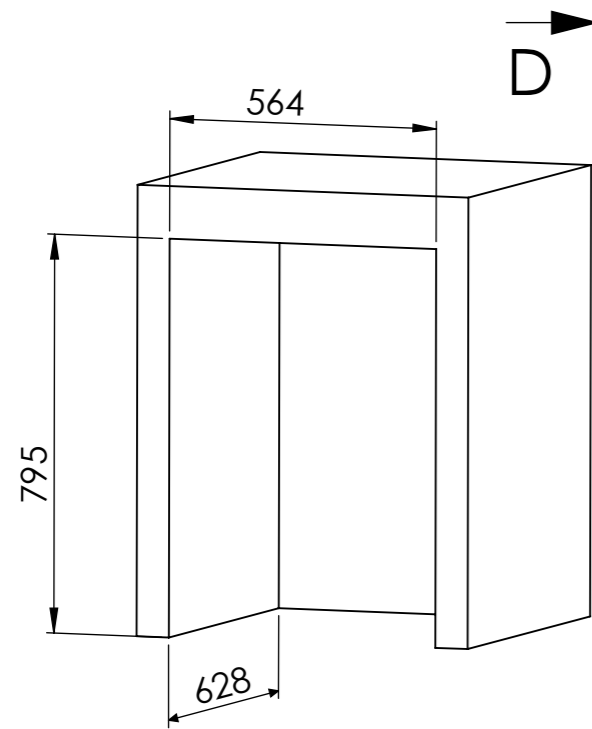

	Date	Name
Design:	03/12/2018	Diego
Checked:		Diego
Modified:		Diego
Scale: 1:10	Part name: CV028NS	
Unit:	Top assembly: CV028NS	

cavanoa

THE INFORMATION CONTAINED IN THIS DRAWING IS THE SOLE PROPERTY OF CAVANOVA WINE S.L. IN MÁLAGA, SPAIN. ANY REPRODUCTION IN PART OR AS A WHOLE WITHOUT THE WRITTEN PERMISSION OF CAVANOVA WINE S.L. IS PROHIBITED.

Sign:

Description:
Vinoteca para 28botellas

Client:
Material:
Reference: CV028NS
Count:
Pages: 3 OF 4

MEDIDAS RECOMENDADAS	
ALTURA	795mm mín
PROFUNDIDAD	100mm mín(libre atrás)
ANCHURA	50mm por cada lado

Medidas para hueco