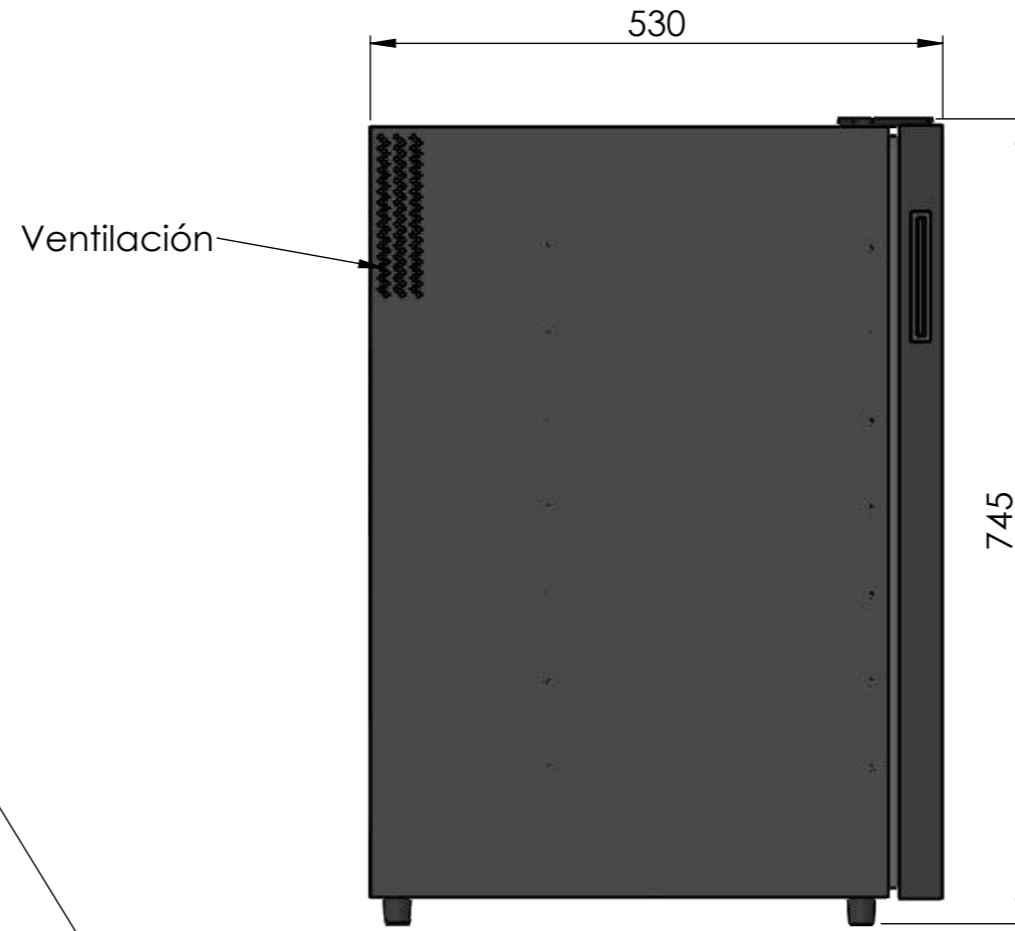

PERFIL

control táctil
temperatura
y luz

DATOS TÉCNICOS	
Volumen	65L
Botellas	28
Frecuencia	50-60hz
Consumo	1(15°C)kw/d
Voltaje	220/240-110/115V
Ruido	38db
Humedad interior	>70% RH
Sistema de frío	Termoeléctrico
Rango de temperatura	12-18°C

	Date	Name
Design:	03/12/2018	Diego
Checked:		Diego
Modified:		Diego
Scale: 1:10	Part name: CV028NS	
Unit:	Top assembly: CV028NS	

cavanoa

THE INFORMATION CONTAINED IN THIS DRAWING IS THE SOLE PROPERTY OF CAVANOVA WINE S.L. IN MÁLAGA, SPAIN. ANY REPRODUCTION IN PART OR AS A WHOLE WITHOUT THE WRITTEN PERMISSION OF CAVANOVA WINE S.L. IS PROHIBITED.

Sign:

Description:
Vinoteca para 28botellas

Client:
Material:
Reference: CV028NS
Count:
Pages: 2 OF 4