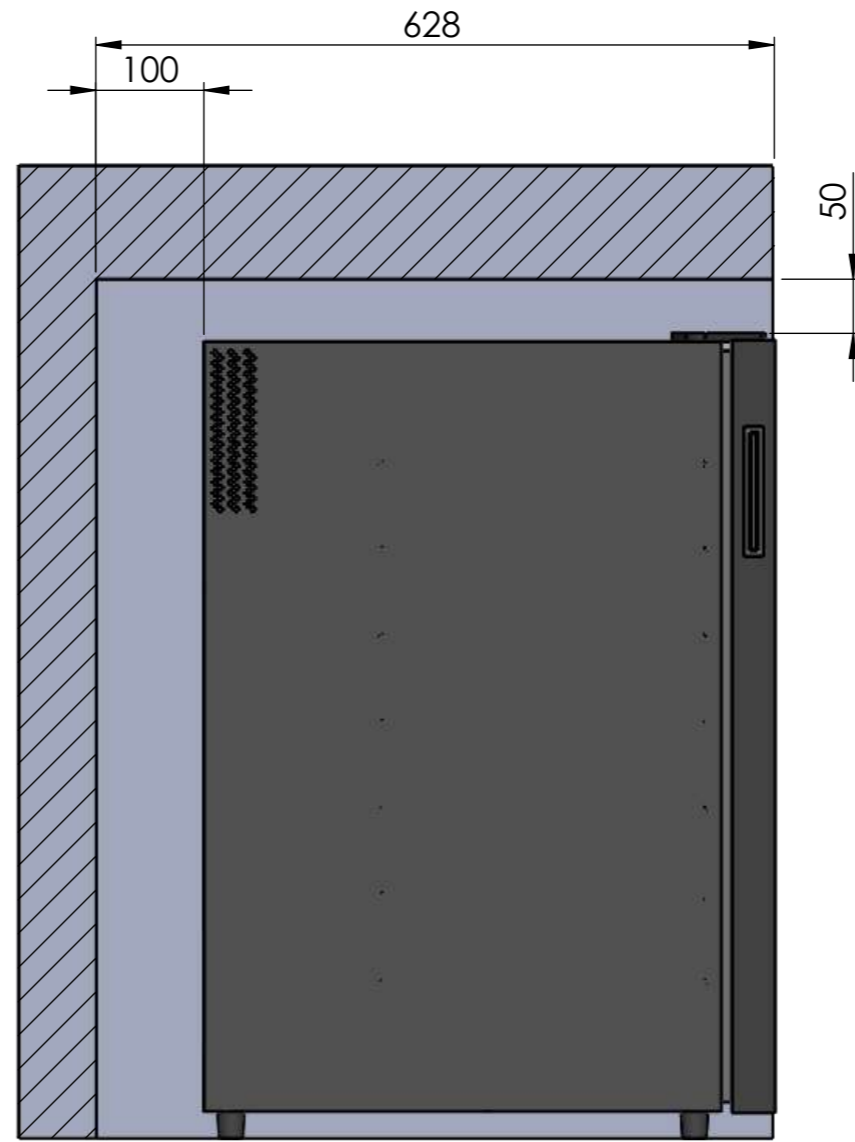

	Date	Name
Design:	03/12/2018	Diego
Checked:		Diego
Modified:		Diego
Scale: 1:10	Part name: CV028NS	
Unit:	Top assembly: CV028NS	

cavanoa

THE INFORMATION CONTAINED IN THIS DRAWING IS THE SOLE PROPERTY OF CAVANOVA WINE S.L. IN MÁLAGA, SPAIN. ANY REPRODUCTION IN PART OR AS A WHOLE WITHOUT THE WRITTEN PERMISSION OF CAVANOVA WINE S.L. IS PROHIBITED.

Sign:

Description:
Vinoteca para 28botellas

Client:
Material:
Reference: CV028NS
Count:
Pages: 3 OF 4

MEDIDAS RECOMENDADAS	
ALTURA	795mm mín
PROFUNDIDAD	100mm mín(libre atrás)
ANCHURA	50mm por cada lado

Medidas para hueco