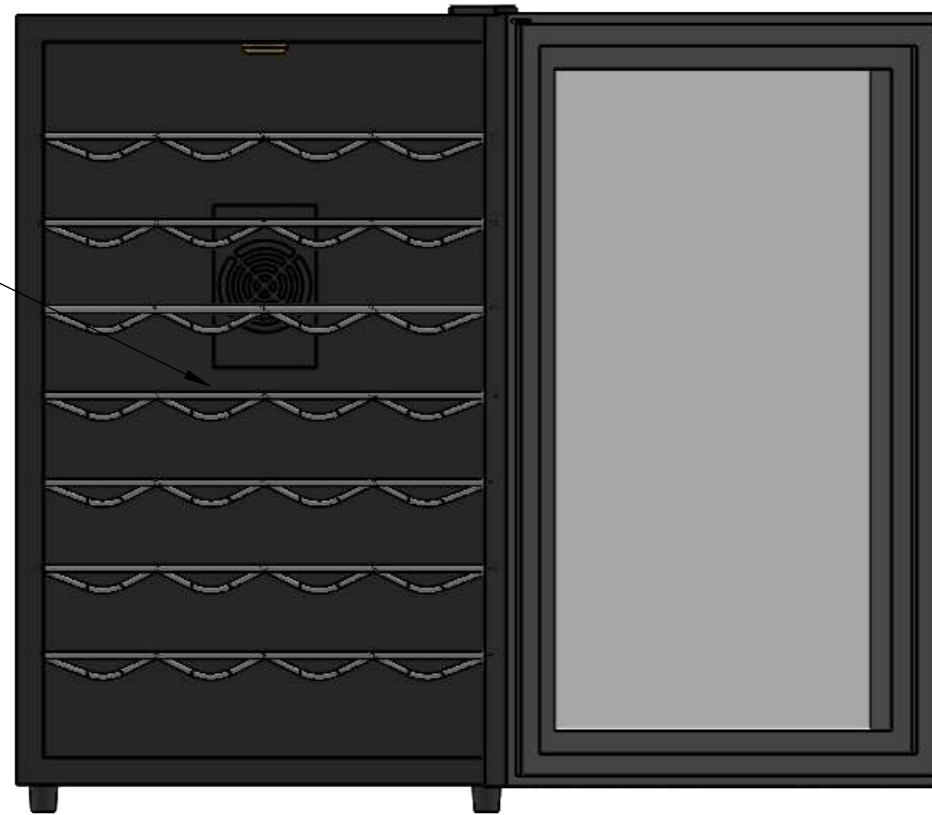

CV028NS

	Date	Name	 <small>THE INFORMATION CONTAINED IN THIS DRAWING IS THE SOLE PROPERTY OF CAVANOVA. ANY REPRODUCTION IN PART OR AS A WHOLE WITHOUT THE WRITTEN PERMISSION OF CAVANOVA IS PROHIBITED.</small>
Design:	03/12/2018	Diego	
Checked:		Diego	
Modified:		Diego	
Notes:	Scale: 1:10	Part name: CV028NS	Top assembly: CV028NS
		Description: Vinoteca para 28botellas	
		Client:	
		Material:	
		Reference: CV028NS	
		Count:	
		Pages: 1 OF 4	

	Date	Name
Design:	03/12/2018	Diego
Checked:		Diego
Modified:		Diego
Scale: 1:10	Part name: CV028NS	
Unit:	Top assembly: CV028NS	

cavanoa

THE INFORMATION CONTAINED IN THIS DRAWING IS THE SOLE PROPERTY OF CAVANOVA WINE S.L. IN MÁLAGA, SPAIN. ANY REPRODUCTION IN PART OR AS A WHOLE WITHOUT THE WRITTEN PERMISSION OF CAVANOVA WINE S.L. IS PROHIBITED.

Sign:

Description:
Vinoteca para 28botellas

Client:
Material:
Reference: CV028NS
Count:
Pages: 2 OF 4

6 baldas cromadas

ALZADO

Ventilación

PERFIL

Ventilación