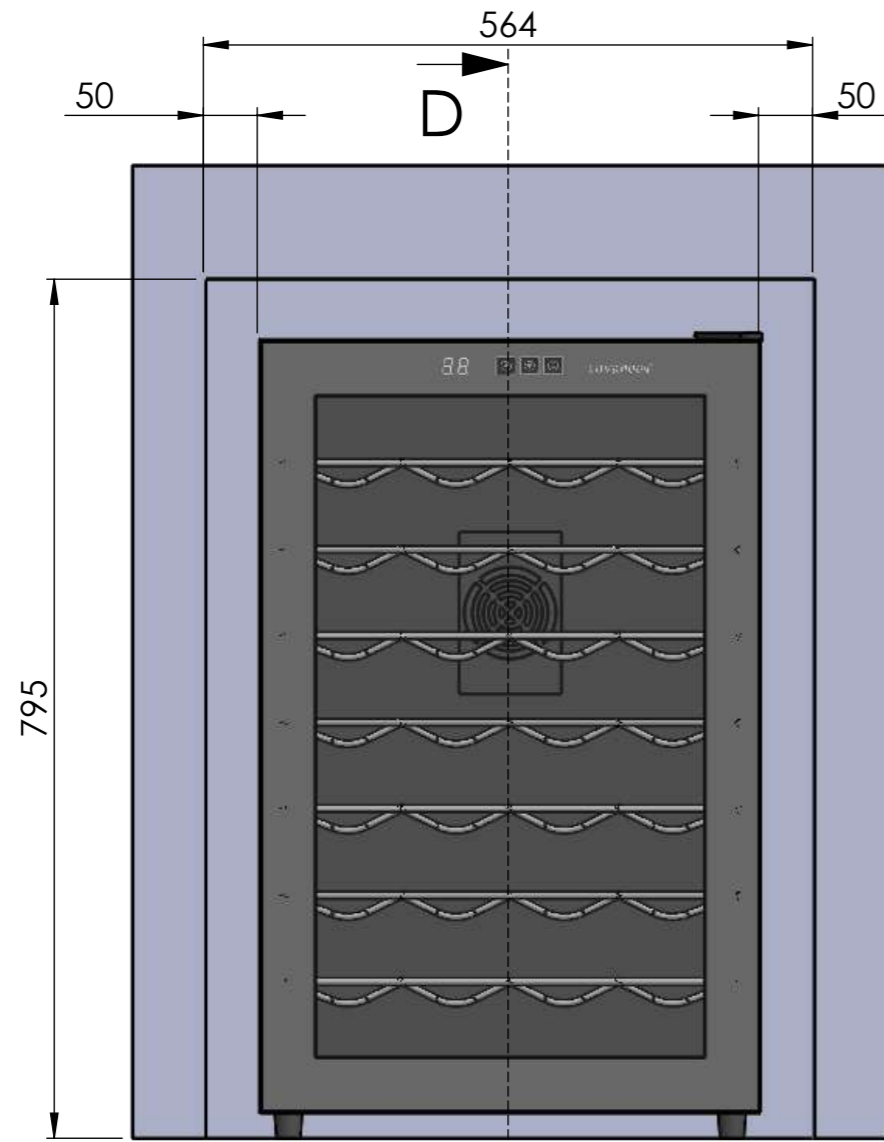

	Date	Name
Design:	03/12/2018	Diego
Checked:		Diego
Modified:		Diego
Scale: 1:10	Part name: CV028NS	
Unit:	Top assembly: CV028NS	

cavanoa

THE INFORMATION CONTAINED IN THIS DRAWING IS THE SOLE PROPERTY OF CAVANOVA WINE S.L. IN MÁLAGA, SPAIN. ANY REPRODUCTION IN PART OR AS A WHOLE WITHOUT THE WRITTEN PERMISSION OF CAVANOVA WINE S.L. IS PROHIBITED.

Sign:

Description:
Vinoteca para 28botellas

Client:
Material:
Reference: CV028NS
Count:
Pages: 3 OF 4

MEDIDAS RECOMENDADAS	
ALTURA	795mm mín
PROFUNDIDAD	100mm mín(libre atrás)
ANCHURA	50mm por cada lado

Medidas para hueco