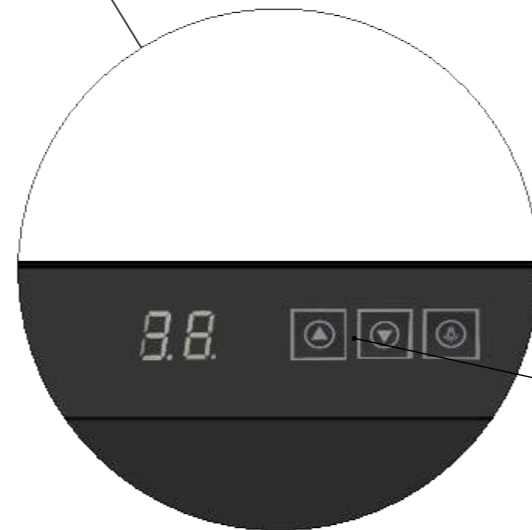

CV028NS

	Date	Name	 <small>THE INFORMATION CONTAINED IN THIS DRAWING IS THE SOLE PROPERTY OF CAVANOVA. ANY REPRODUCTION IN PART OR AS A WHOLE WITHOUT THE WRITTEN PERMISSION OF CAVANOVA IS PROHIBITED.</small>
Design:	03/12/2018	Diego	
Checked:		Diego	
Modified:		Diego	
Notes:	Scale: 1:10	Part name: CV028NS	Top assembly: CV028NS
		Description: Vinoteca para 28botellas	
		Client:	
		Material:	
		Reference: CV028NS	
		Count:	
		Pages: 1 OF 4	

ALZADO

PERFIL

PLANTA

control táctil
temperatura
y luz

DATOS TÉCNICOS	
Volumen	65L
Botellas	28
Frecuencia	50-60hz
Consumo	1(15°C)kw/d
Voltaje	220/240-110/115V
Ruido	38db
Humedad interior	>70% RH
Sistema de frío	Termoeléctrico
Rango de temperatura	12-18°C