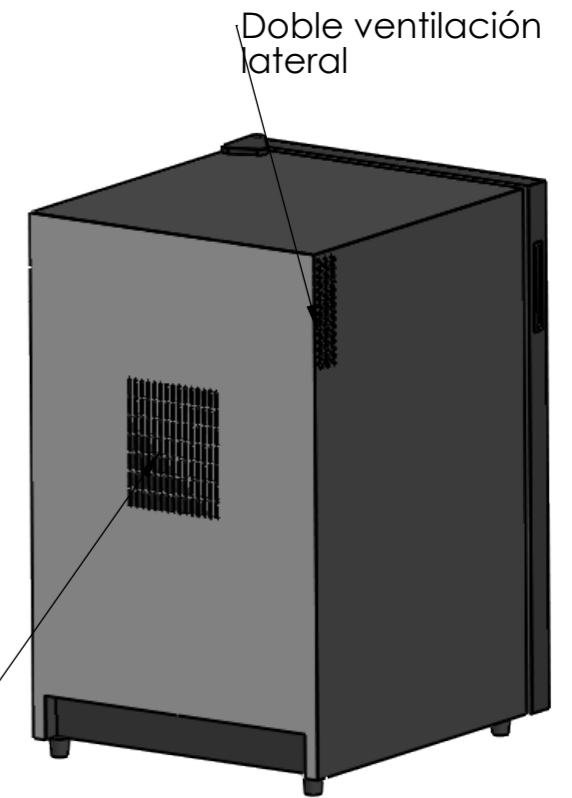

CV028NS

	Date	Name	 <small>THE INFORMATION CONTAINED IN THIS DRAWING IS THE SOLE PROPERTY OF CAVANOVA. ANY REPRODUCTION IN PART OR AS A WHOLE WITHOUT THE WRITTEN PERMISSION OF CAVANOVA IS PROHIBITED.</small>
Design:	03/12/2018	Diego	
Checked:		Diego	
Modified:		Diego	
Notes:	Scale: 1:10	Part name: CV028NS	Top assembly: CV028NS
		Description: Vinoteca para 28botellas	
		Client:	
		Material:	
		Reference: CV028NS	
		Count:	
		Pages: 1 OF 4	

	Date	Name
Design:	03/12/2018	Diego
Checked:		Diego
Modified:		Diego
Scale: 1:10	Part name: CV028NS	
Unit:	Top assembly: CV028NS	

cavanoa

THE INFORMATION CONTAINED IN THIS DRAWING IS THE SOLE PROPERTY OF CAVANOVA WINE S.L. IN MÁLAGA, SPAIN. ANY REPRODUCTION IN PART OR AS A WHOLE WITHOUT THE WRITTEN PERMISSION OF CAVANOVA WINE S.L. IS PROHIBITED.

Sign:

Description:
Vinoteca para 28botellas

Client:
Material:
Reference: CV028NS
Count:
Pages: 3 OF 4

MEDIDAS RECOMENDADAS	
ALTURA	795mm mín
PROFUNDIDAD	100mm mín(libre atrás)
ANCHURA	50mm por cada lado

Medidas para hueco

NO OBSTRUIR VENTILACIÓN

Date	Name	cavanova		
Design: 09/10/2018	Diego	<small>THE INFORMATION CONTAINED IN THIS DRAWING IS THE SOLE PROPERTY OF CAVANOVA WINE S.L. IN MÁLAGA, SPAIN. ANY REPRODUCTION IN PART OR AS A WHOLE WITHOUT THE WRITTEN PERMISSION OF CAVANOVA WINE S.L. IS PROHIBITED.</small>		
Checked:	Diego			
Modified:	Diego			
Scale: 1:10	Part name: CV028NS-ENTORNO	Top assembly: CV028NS	Client: Cavanova	
Unit: mm			Material: Varios	
	Description: Empotramiento del equipo (built-in)		Reference: CV028NS-ENTORNO	
			Count:	
			Pages: 4 OF 4	