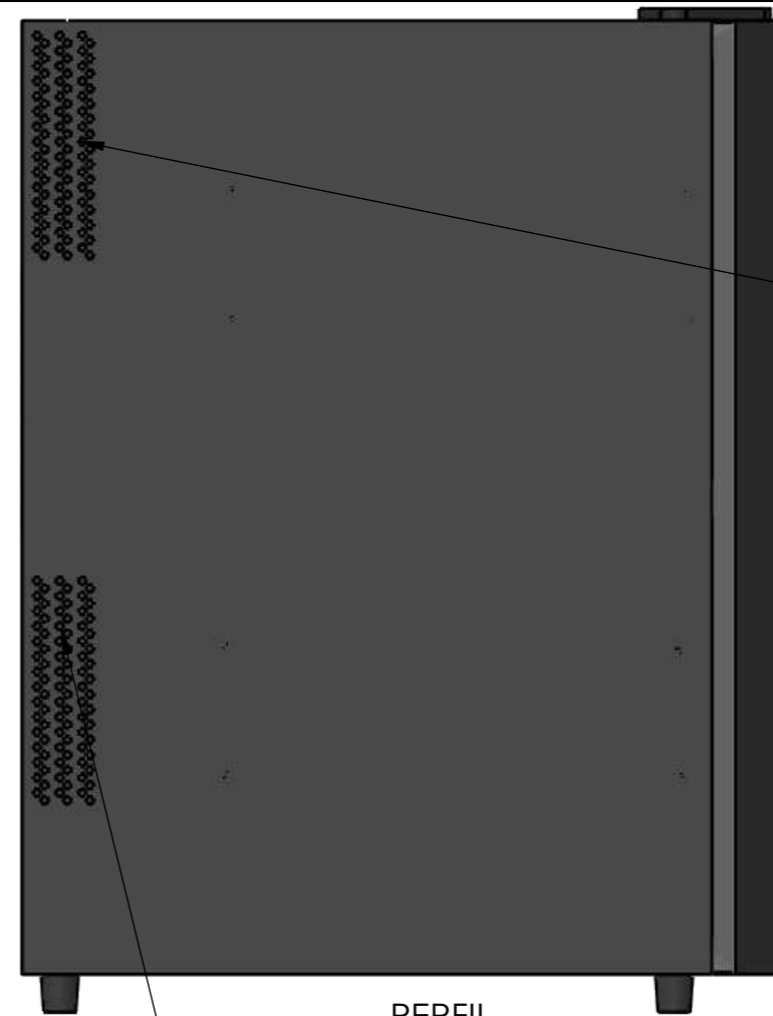

PERFIL

Ventilación

Ventilación