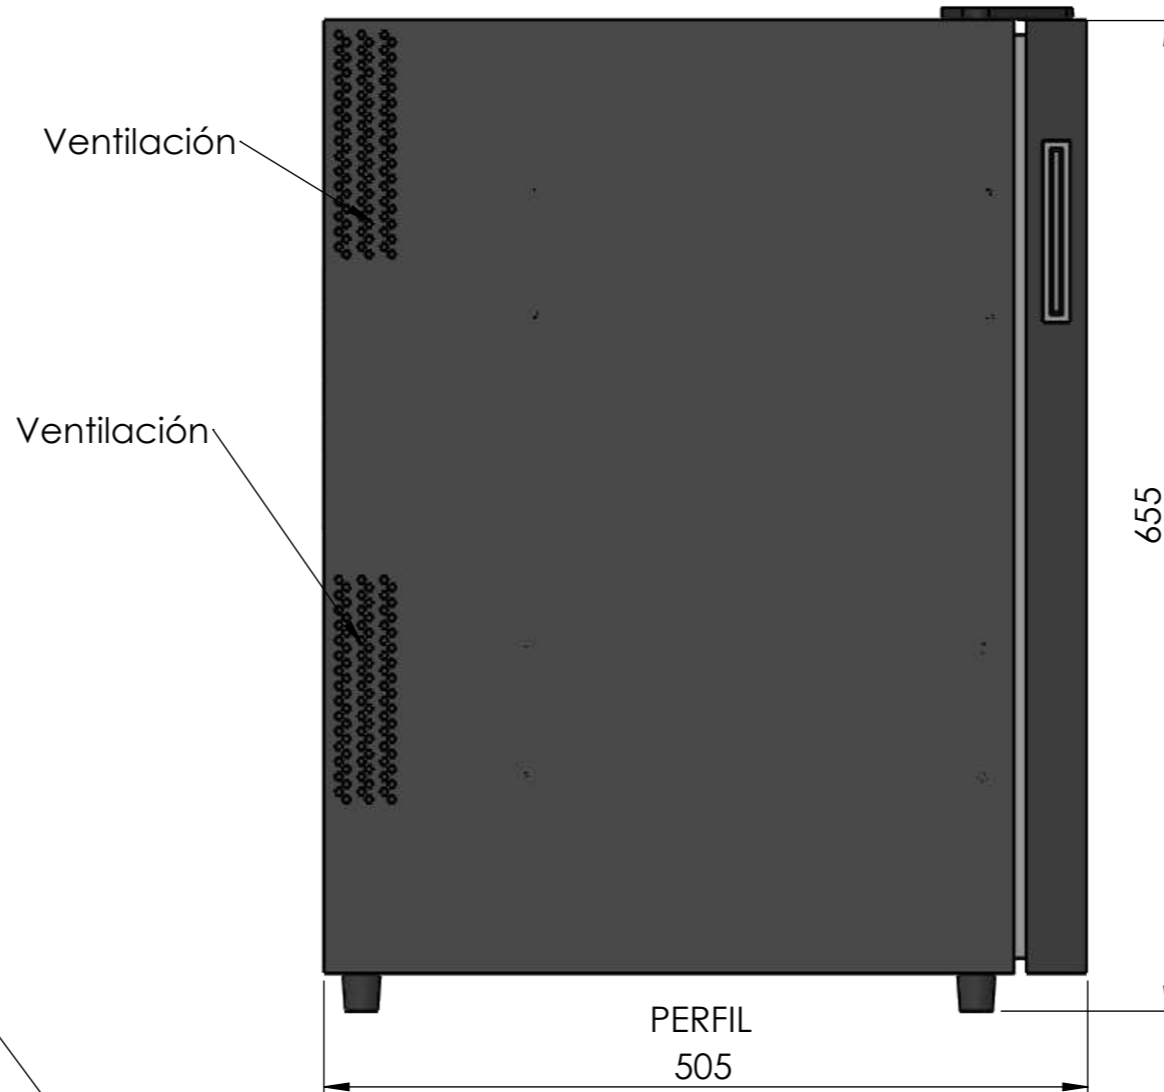

Ventilación

Ventilación

655

PERFIL

505