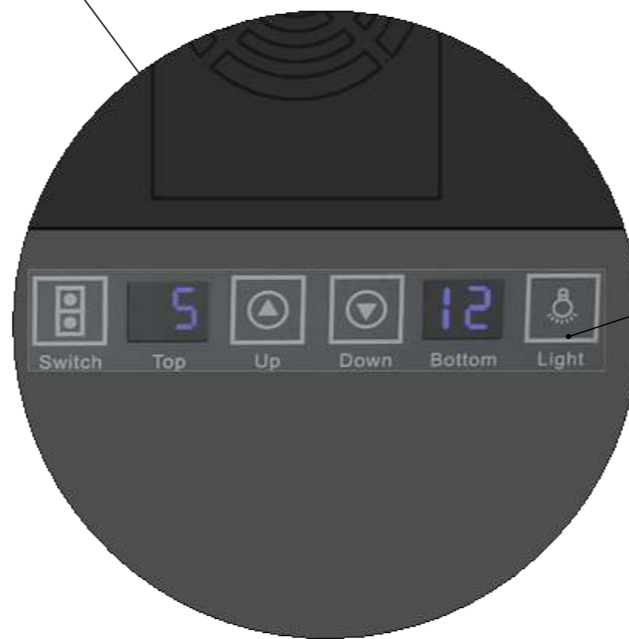

control táctil
temperatura
y luz

DATOS TÉCNICOS

Volumen	48L
Botellas	18
Frecuencia	50-60hz
Consumo	1(15°C)kw/d
Voltaje	220/240-110/115V
Ruido	38db
Humedad interior	>70% RH
Sistema de frío	Termoeléctrico
Rango de temperatura	12-18°C/8-18°C

	Date	Name
Design:	03/12/2018	Diego
Checked:		Diego
Modified:		Diego
Scale: 1:10	Part name: CV018-2T	
Unit:	Top assembly: CV018-2T	

cavanova

THE INFORMATION CONTAINED IN THIS DRAWING IS THE SOLE PROPERTY OF CAVANOVA WINE S.L. IN MÁLAGA, SPAIN. ANY REPRODUCTION IN PART OR AS A WHOLE WITHOUT THE WRITTEN PERMISSION OF CAVANOVA WINE S.L. IS PROHIBITED.

Sign:

Description:
Vinoteca para 18botellas

Client:
Material:
Reference: CV018-2T
Count:
Pages: 2 OF 4