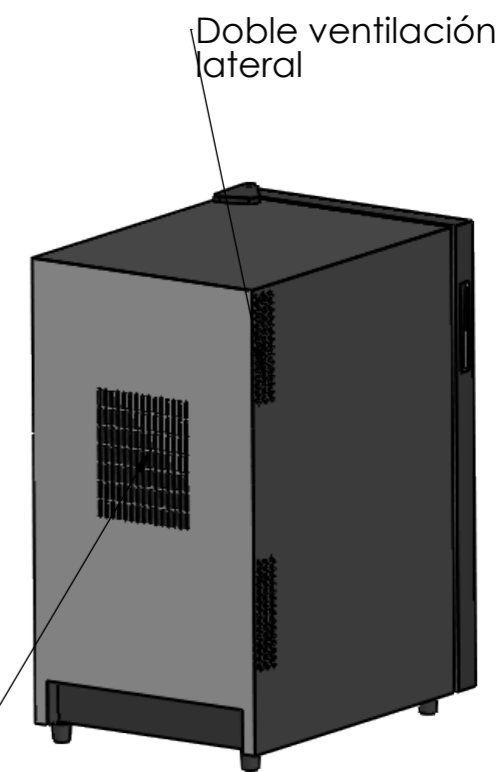

CV018-2T

	Date	Name	 <small>THE INFORMATION CONTAINED IN THIS DRAWING IS THE SOLE PROPERTY OF CAVANOVA. ANY REPRODUCTION IN PART OR AS A WHOLE WITHOUT THE WRITTEN PERMISSION OF CAVANOVA IS PROHIBITED.</small>	
Design:	03/12/2018	Diego		
Checked:		Diego		
Modified:		Diego		
Scale:	1:10	Part name: CV018-2T	Top assembly: CV018-2T	
Notes:			Description: Vinoteca para 18botellas	Client:
				Material:
				Reference: CV018-2T
				Count:
				Pages: 1 OF 4

	Date	Name
Design:	03/12/2018	Diego
Checked:		Diego
Modified:		Diego
Scale: 1:10	Part name: CV018-2T	
Unit:	Top assembly: CV018-2T	

cavanoa

THE INFORMATION CONTAINED IN THIS DRAWING IS THE SOLE PROPERTY OF CAVANOVA WINE S.L. IN MÁLAGA, SPAIN. ANY REPRODUCTION IN PART OR AS A WHOLE WITHOUT THE WRITTEN PERMISSION OF CAVANOVA WINE S.L. IS PROHIBITED.

Sign:

Description:
Apertura de puerta

Client:
Material:
Reference: CV018-2T
Count:
Pages: 3 OF 4

Medidas para hueco

SECCIÓN C-C
ESCALA 1 : 5

MEDIDAS RECOMENDADAS	
ALTURA	673mm mín
PROFUNDIDAD	100mm mín (libre atrás)
ANCHURA	50mm por cada lado

NO OBSTRUIR VENTILACIÓN

Sign:

	Date	Name
Design:	09/10/2018	Diego
Checked:		Diego
Modified:		Diego
Scale: 1:10	Part name: CV018-2T-ENTORNO	
Unit: mm	Top assembly: CV018-2T	
	Description:	
	Empotramiento del equipo (built-in)	