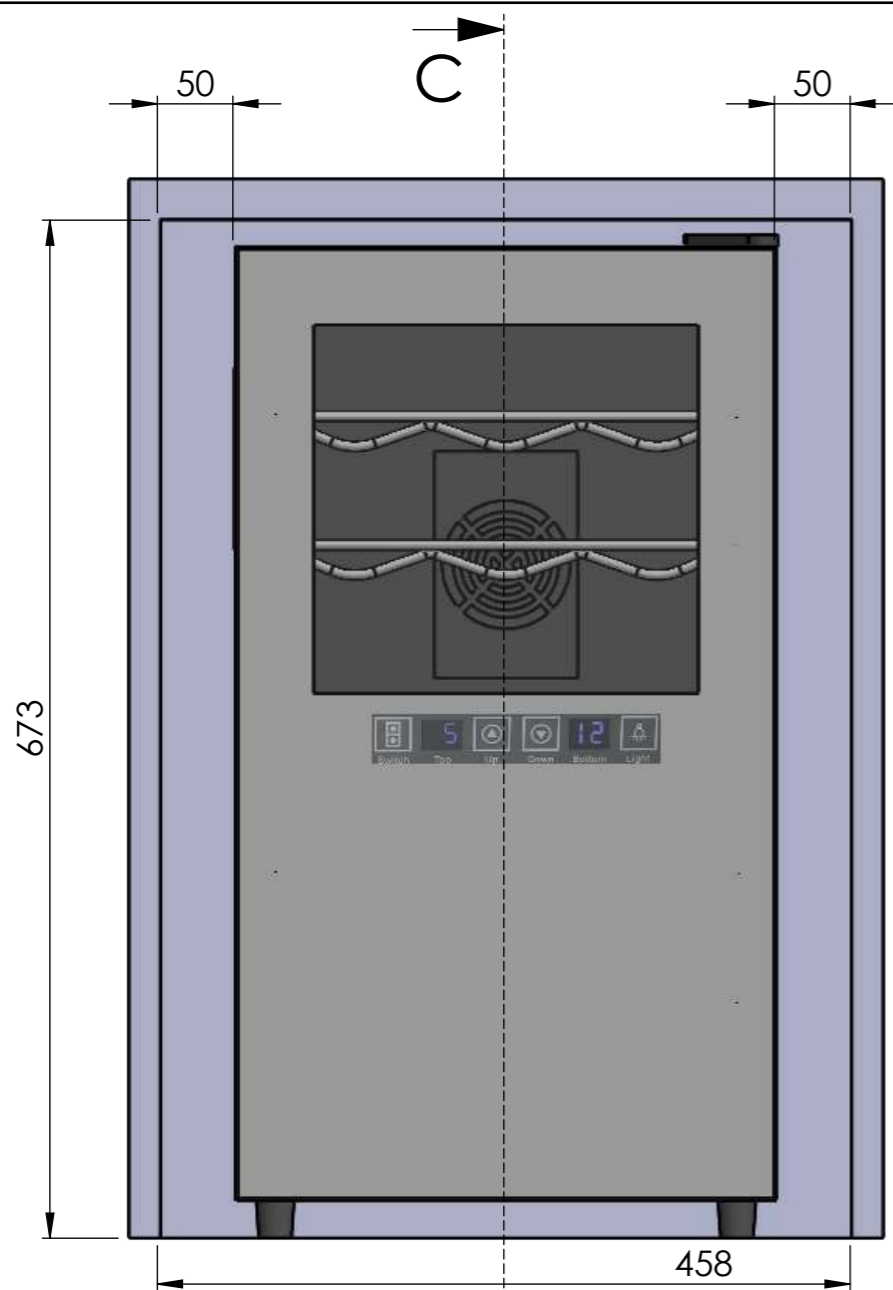

	Date	Name
Design:	03/12/2018	Diego
Checked:		Diego
Modified:		Diego
Scale: 1:10	Part name: CV018-2T	
Unit:	Top assembly: CV018-2T	

cavanoa

THE INFORMATION CONTAINED IN THIS DRAWING IS THE SOLE PROPERTY OF CAVANOVA WINE S.L. IN MÁLAGA, SPAIN. ANY REPRODUCTION IN PART OR AS A WHOLE WITHOUT THE WRITTEN PERMISSION OF CAVANOVA WINE S.L. IS PROHIBITED.

Sign:

Description:
Apertura de puerta

Client:
Material:
Reference: CV018-2T
Count:
Pages: 3 OF 4

Medidas para hueco

SECCIÓN C-C
ESCALA 1 : 5

MEDIDAS RECOMENDADAS	
ALTURA	673mm mín
PROFUNDIDAD	100mm mín (libre atrás)
ANCHURA	50mm por cada lado