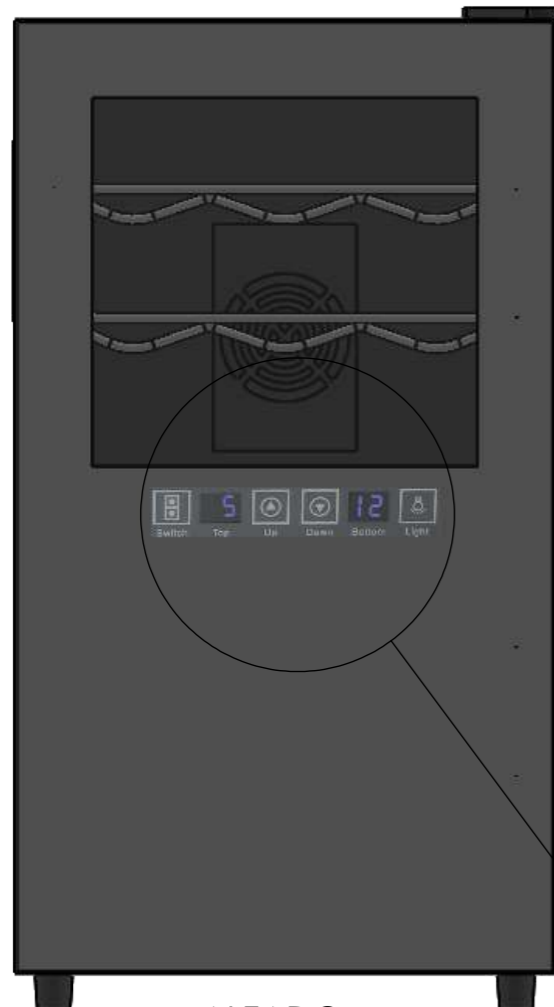

CV018-2T

	Date	Name	 <small>THE INFORMATION CONTAINED IN THIS DRAWING IS THE SOLE PROPERTY OF CAVANOVA. ANY REPRODUCTION IN PART OR AS A WHOLE WITHOUT THE WRITTEN PERMISSION OF CAVANOVA IS PROHIBITED.</small>	
Design:	03/12/2018	Diego		
Checked:		Diego		
Modified:		Diego		
Scale:	1:10	Part name: CV018-2T	Top assembly: CV018-2T	
Notes:			Description: Vinoteca para 18botellas	Client:
				Material:
				Reference: CV018-2T
				Count:
				Pages: 1 OF 4

control táctil
temperatura
y luz

DATOS TÉCNICOS

Volumen	48L
Botellas	18
Frecuencia	50-60hz
Consumo	1(15°C)kw/d
Voltaje	220/240-110/115V
Ruido	38db
Humedad interior	>70% RH
Sistema de frío	Termoeléctrico
Rango de temperatura	12-18°C/8-18°C