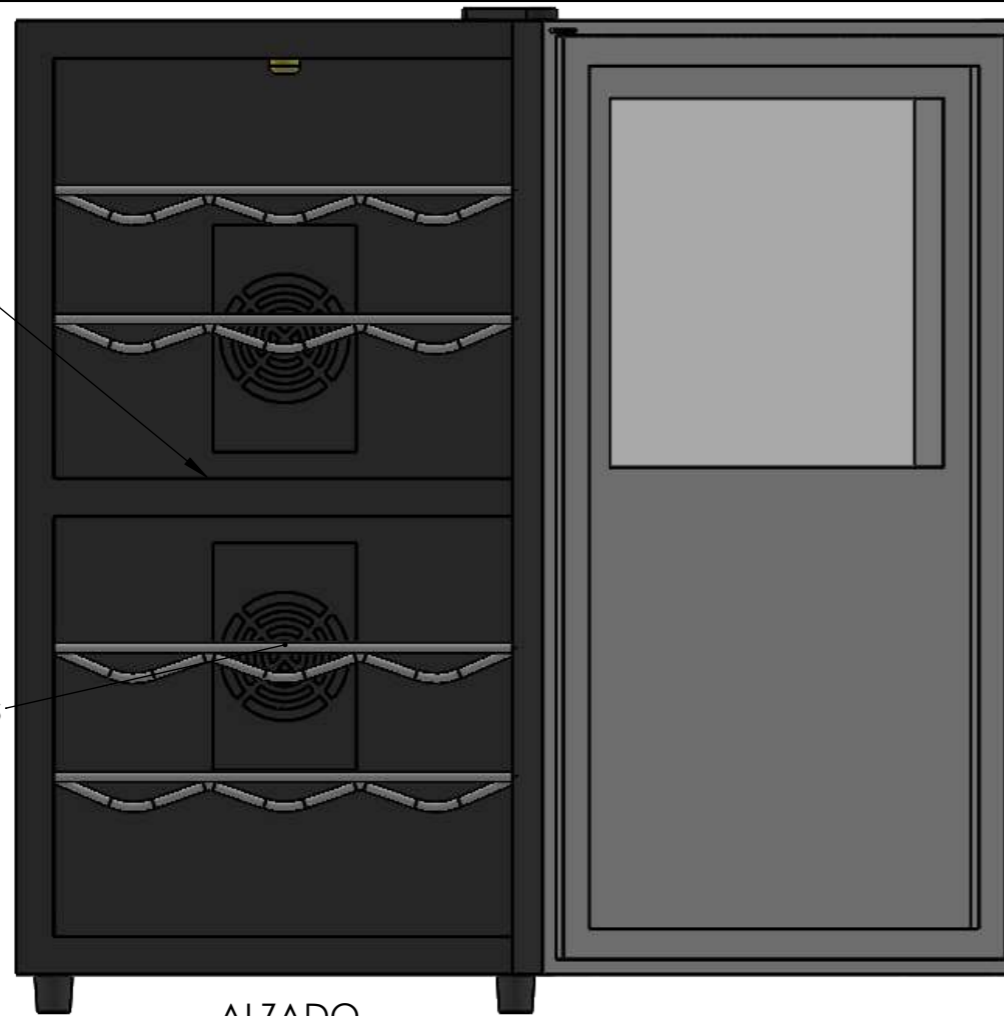

	Date	Name
Design:	03/12/2018	Diego
Checked:		Diego
Modified:		Diego
Scale: 1:10	Part name: CV018-2T	
Unit:	Top assembly: CV018-2T	

cavanova

THE INFORMATION CONTAINED IN THIS DRAWING IS THE SOLE PROPERTY OF CAVANOVA WINE S.L. IN MÁLAGA, SPAIN. ANY REPRODUCTION IN PART OR AS A WHOLE WITHOUT THE WRITTEN PERMISSION OF CAVANOVA WINE S.L. IS PROHIBITED.

Sign:

Description:
Vinoteca para 18botellas

Client:
Material:
Reference: CV018-2T
Count:
Pages: 2 OF 4

2 baldas cromadas

2 baldas cromadas

ALZADO

PERFIL

Ventilación