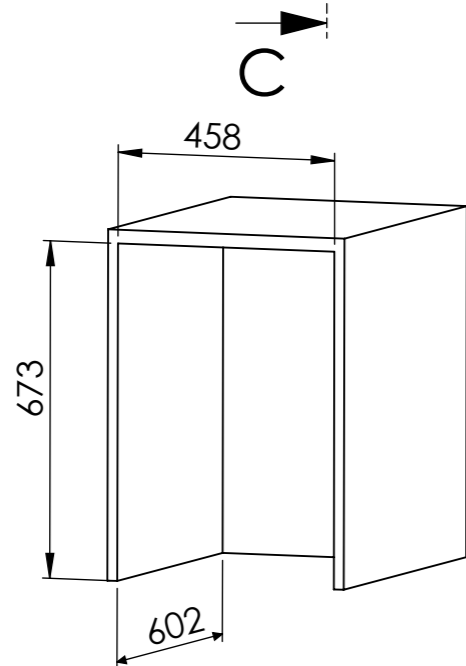

CV018-2T

	Date	Name	 <small>THE INFORMATION CONTAINED IN THIS DRAWING IS THE SOLE PROPERTY OF CAVANOVA. ANY REPRODUCTION IN PART OR AS A WHOLE WITHOUT THE WRITTEN PERMISSION OF CAVANOVA IS PROHIBITED.</small>	
Design:	03/12/2018	Diego		
Checked:		Diego		
Modified:		Diego		
Scale:	1:10	Part name: CV018-2T	Top assembly: CV018-2T	
Notes:			Description: Vinoteca para 18botellas	Client:
				Material:
				Reference: CV018-2T
				Count:
				Pages: 1 OF 4

	Date	Name
Design:	03/12/2018	Diego
Checked:		Diego
Modified:		Diego
Scale: 1:10	Part name: CV018-2T	
Unit:	Top assembly: CV018-2T	

cavanoa

THE INFORMATION CONTAINED IN THIS DRAWING IS THE SOLE PROPERTY OF CAVANOVA WINE S.L. IN MÁLAGA, SPAIN. ANY REPRODUCTION IN PART OR AS A WHOLE WITHOUT THE WRITTEN PERMISSION OF CAVANOVA WINE S.L. IS PROHIBITED.

Sign:

Description:
Apertura de puerta

Client:
Material:
Reference: CV018-2T
Count:
Pages: 3 OF 4

Medidas para hueco

SECCIÓN C-C
ESCALA 1 : 5

MEDIDAS RECOMENDADAS	
ALTURA	673mm mín
PROFUNDIDAD	100mm mín (libre atrás)
ANCHURA	50mm por cada lado