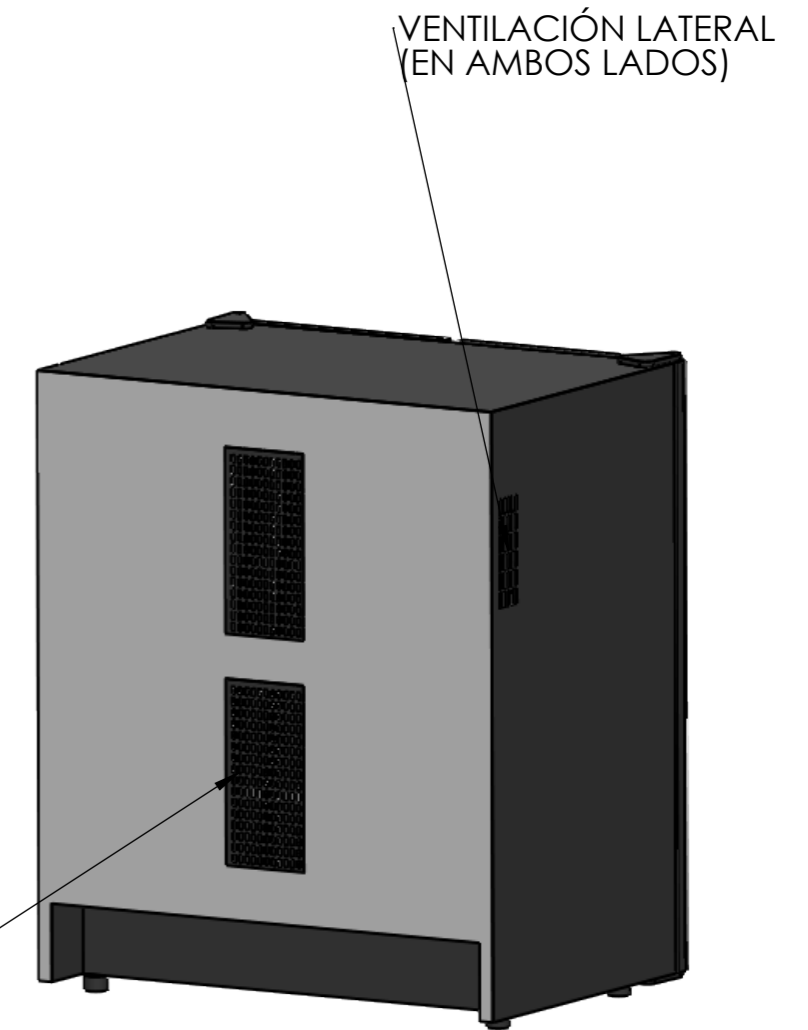

CV048

	Date	Name	 <p>THE INFORMATION CONTAINED IN THIS DRAWING IS THE SOLE PROPERTY OF CAVANOVA. ANY REPRODUCTION IN PART OR AS A WHOLE WITHOUT THE WRITTEN PERMISSION OF CAVANOVA IS PROHIBITED.</p>		
Design:	30/11/2018	Diego			
Checked:		Diego			
Modified:		Diego			
Scale:	1:10	Part name: CV048	Top assembly: CV048	Client:	
Notes:			Description: Vinoteca para 48 botellas 2 puertas		Material: Acero pintado
					Reference: CV048
					Count:
					Pages: 1 OF 4

Sign:

SECCIÓN B-B
ESCALA 1 : 10

MEDIDAS RECOMENDADAS	
ALTURA	15-20mm margen
ANCHURA	50mm por cada lado
PROFUNDIDAD	100mm margen

Medidas de hueco recomendado

VENTILACIÓN TRASERA

Date	Name	 <small>THE INFORMATION CONTAINED IN THIS DRAWING IS THE SOLE PROPERTY OF CAVANOVA WINE S.L. IN MÁLAGA, SPAIN. ANY REPRODUCTION IN PART OR AS A WHOLE WITHOUT THE WRITTEN PERMISSION OF CAVANOVA WINE S.L. IS PROHIBITED.</small>	
Design:	09/10/2018		
Checked:		Diego	
Modified:		Diego	
Scale: 1:20	Part name: CV048-ENTORNO	Top assembly: CV120T	Client: Cavanova
Unit: mm			Material: Varios
	Description: Empotramiento del equipo (built-in)		Reference: CV048-ENTORNO
			Count:
			Pages: 4 OF 4