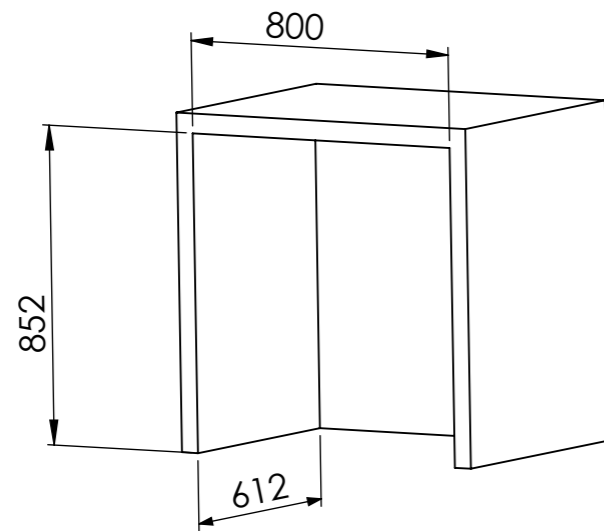

CV048

	Date	Name	 <p>THE INFORMATION CONTAINED IN THIS DRAWING IS THE SOLE PROPERTY OF CAVANOVA. ANY REPRODUCTION IN PART OR AS A WHOLE WITHOUT THE WRITTEN PERMISSION OF CAVANOVA IS PROHIBITED.</p>		
Design:	30/11/2018	Diego			
Checked:		Diego			
Modified:		Diego			
Scale:	1:10	Part name: CV048	Top assembly: CV048	Client:	
Notes:			Description: Vinoteca para 48 botellas 2 puertas		Material: Acero pintado
					Reference: CV048
					Count:
					Pages: 1 OF 4

Date	Name	 <small>THE INFORMATION CONTAINED IN THIS DRAWING IS THE SOLE PROPERTY OF CAVANOVA WINE S.L. IN MÁLAGA, SPAIN. ANY REPRODUCTION IN PART OR AS A WHOLE WITHOUT THE WRITTEN PERMISSION OF CAVANOVA WINE S.L. IS PROHIBITED.</small>	
Design:	30/11/2018 Diego		
Checked:	Diego		
Modified:	Diego		
Scale: 1:10	Part name: CV048	Top assembly: CV048	Client:
Unit: mm			Material: Acero pintado
	Description:		Reference: CV048
	Vinoteca para 48 botellas 2 puertas		Count:
			Pages: 2 OF 4

Sign:

SECCIÓN B-B
ESCALA 1 : 10

MEDIDAS RECOMENDADAS	
ALTURA	15-20mm margen
ANCHURA	50mm por cada lado
PROFUNDIDAD	100mm margen

Medidas de hueco recomendado

VENTILACIÓN TRASERA

Date	Name	 <small>THE INFORMATION CONTAINED IN THIS DRAWING IS THE SOLE PROPERTY OF CAVANOVA WINE S.L. IN MÁLAGA, SPAIN. ANY REPRODUCTION IN PART OR AS A WHOLE WITHOUT THE WRITTEN PERMISSION OF CAVANOVA WINE S.L. IS PROHIBITED.</small>	
Design:	09/10/2018		
Checked:		Diego	
Modified:		Diego	
Scale: 1:20	Part name: CV048-ENTORNO	Top assembly: CV120T	Client: Cavanova
Unit: mm			Material: Varios
	Description: Empotramiento del equipo (built-in)		Reference: CV048-ENTORNO
			Count:
			Pages: 4 OF 4