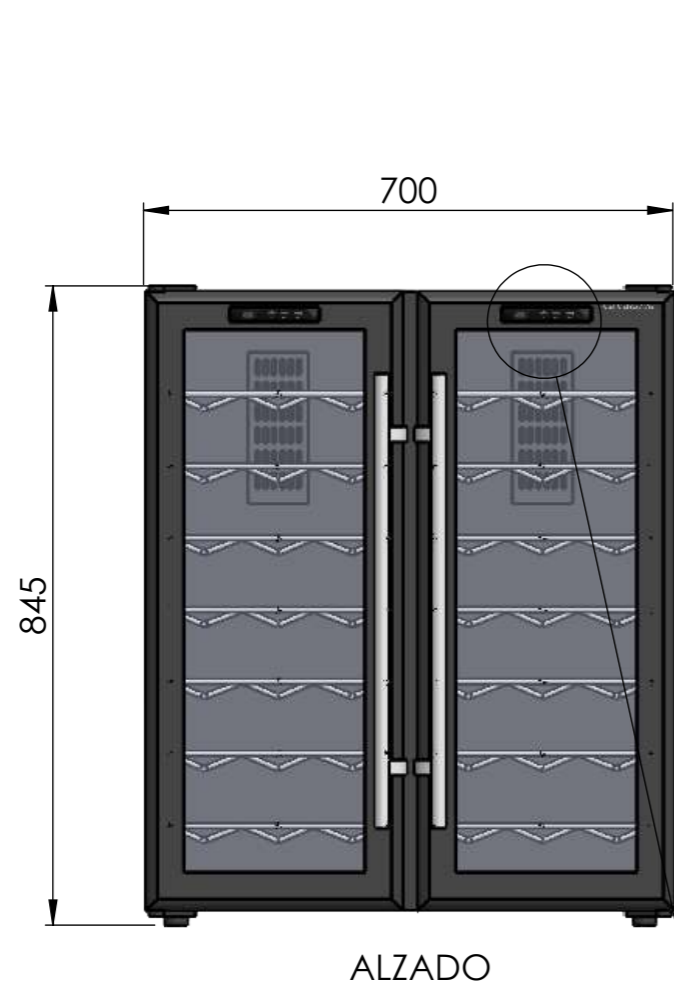

CV048

	Date	Name	 <p>THE INFORMATION CONTAINED IN THIS DRAWING IS THE SOLE PROPERTY OF CAVANOVA. ANY REPRODUCTION IN PART OR AS A WHOLE WITHOUT THE WRITTEN PERMISSION OF CAVANOVA IS PROHIBITED.</p>		
Design:	30/11/2018	Diego			
Checked:		Diego			
Modified:		Diego			
Scale:	1:10	Part name: CV048	Top assembly: CV048	Client:	
Notes:			Description: Vinoteca para 48 botellas 2 puertas		Material: Acero pintado
					Reference: CV048
					Count:
					Pages: 1 OF 4

DATOS TÉCNICOS	
Volumen	140L
Botellas	48
Rango de temperaturas	8-18°C/10-18°C
Frecuencia	50-60hz
Consumo	1.4(15°C)
Voltaje	220/240-110/115V
Ruido	38Db
Refrigerante	R600a
Humedad interior	>70% RH
Sistemas de frío	Termoelectrica
Peso	39kg

Date	Name	 <small>THE INFORMATION CONTAINED IN THIS DRAWING IS THE SOLE PROPERTY OF CAVANOVA WINE S.L. IN MÁLAGA, SPAIN. ANY REPRODUCTION IN PART OR AS A WHOLE WITHOUT THE WRITTEN PERMISSION OF CAVANOVA WINE S.L. IS PROHIBITED.</small>	
Design:	30/11/2018 Diego		
Checked:	Diego		
Modified:	Diego		
Scale: 1:10	Part name: CV048	Top assembly: CV048	Client:
Unit: mm			Material: Acero pintado
	Description:		Reference: CV048
	Vinoteca para 48 botellas 2 puertas		Count:
			Pages: 2 OF 4

Sign:

SECCIÓN B-B
ESCALA 1 : 10

MEDIDAS RECOMENDADAS	
ALTURA	15-20mm margen
ANCHURA	50mm por cada lado
PROFUNDIDAD	100mm margen

Medidas de hueco recomendado

VENTILACIÓN TRASERA

Date	Name	 <small>THE INFORMATION CONTAINED IN THIS DRAWING IS THE SOLE PROPERTY OF CAVANOVA WINE S.L. IN MÁLAGA, SPAIN. ANY REPRODUCTION IN PART OR AS A WHOLE WITHOUT THE WRITTEN PERMISSION OF CAVANOVA WINE S.L. IS PROHIBITED.</small>	
Design:	09/10/2018		
Checked:		Diego	
Modified:		Diego	
Scale: 1:20	Part name: CV048-ENTORNO	Top assembly: CV120T	Client: Cavanova
Unit: mm			Material: Varios
	Description: Empotramiento del equipo (built-in)		Reference: CV048-ENTORNO
			Count:
			Pages: 4 OF 4