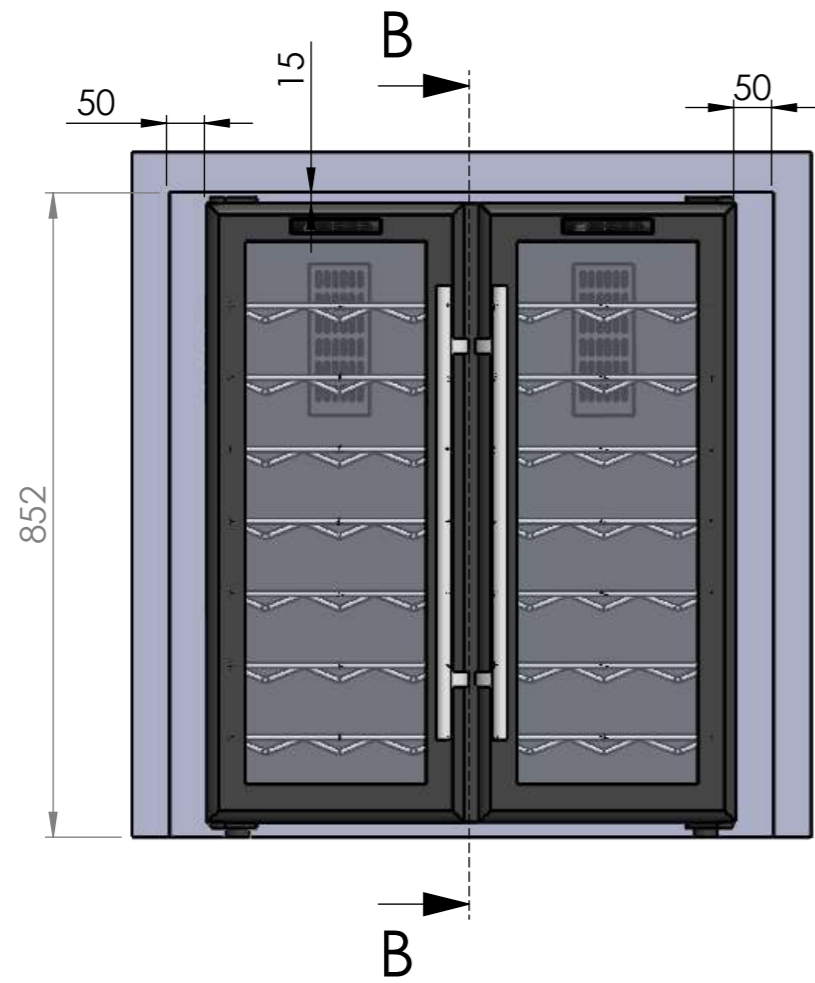

SECCIÓN B-B
ESCALA 1 : 10

MEDIDAS RECOMENDADAS	
ALTURA	15-20mm margen
ANCHURA	50mm por cada lado
PROFUNDIDAD	100mm margen