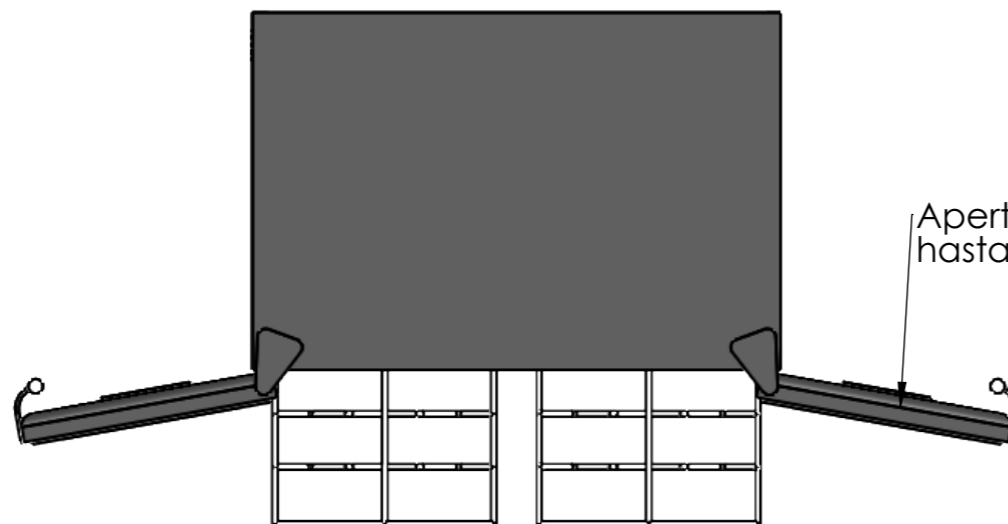

Aperturas de puertas hasta 170°

PLANTA

DATOS TÉCNICOS	
Volumen	140L
Botellas	48
Rango de temperaturas	8-18°C/10-18°C
Frecuencia	50-60hz
Consumo	1.4(15°C)
Voltaje	220/240-110/115V
Ruido	38Db
Refrigerante	R600a
Humedad interior	>70% RH
Sistemas de frío	Termoelectrica
Peso	39kg

	Date	Name	 THE INFORMATION CONTAINED IN THIS DRAWING IS THE SOLE PROPERTY OF CAVANOVA WINE S.L. IN MÁLAGA, SPAIN. ANY REPRODUCTION IN PART OR AS A WHOLE WITHOUT THE WRITTEN PERMISSION OF CAVANOVA WINE S.L. IS PROHIBITED.	
Design:	03/12/2018			
Checked:				
Modified:				
Scale: 1:10	Part name: CV048	Top assembly: CV048	Client:	
Unit:			Material:	
	Description:		Reference: CV048	
	Vinoteca para 48 botellas		Count:	
			Pages: 3 OF 4	

Sign: