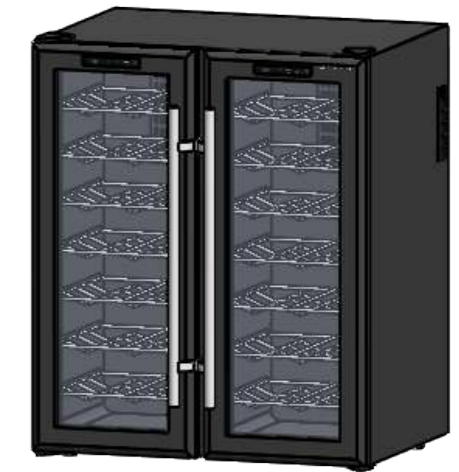

CV048

	Date	Name	 <p>THE INFORMATION CONTAINED IN THIS DRAWING IS THE SOLE PROPERTY OF CAVANOVA. ANY REPRODUCTION IN PART OR AS A WHOLE WITHOUT THE WRITTEN PERMISSION OF CAVANOVA IS PROHIBITED.</p>		
Design:	30/11/2018	Diego			
Checked:		Diego			
Modified:		Diego			
Scale:	1:10	Part name: CV048	Top assembly: CV048	Client:	
Notes:			Description: Vinoteca para 48 botellas 2 puertas		Material: Acero pintado
					Reference: CV048
					Count:
					Pages: 1 OF 4

Date	Name	 <small>THE INFORMATION CONTAINED IN THIS DRAWING IS THE SOLE PROPERTY OF CAVANOVA WINE S.L. IN MÁLAGA, SPAIN. ANY REPRODUCTION IN PART OR AS A WHOLE WITHOUT THE WRITTEN PERMISSION OF CAVANOVA WINE S.L. IS PROHIBITED.</small>	
Design:	30/11/2018 Diego		
Checked:	Diego		
Modified:	Diego		
Scale: 1:10	Part name: CV048	Top assembly: CV048	Client:
Unit: mm			Material: Acero pintado
	Description:		Reference: CV048
	Vinoteca para 48 botellas 2 puertas		Count:
			Pages: 2 OF 4

Sign:

7 baldas extraíbles de acero inoxidable

Ventilación en los dos lados

ALZADO

PERFIL

Aperturas de puertas hasta 170°

PLANTA

DATOS TÉCNICOS	
Volumen	140L
Botellas	48
Rango de temperaturas	8-18°C/10-18°C
Frecuencia	50-60hz
Consumo	1.4(15°C)
Voltaje	220/240-110/115V
Ruido	38Db
Refrigerante	R600a
Humedad interior	>70% RH
Sistemas de frío	Termoelectrica
Peso	39kg