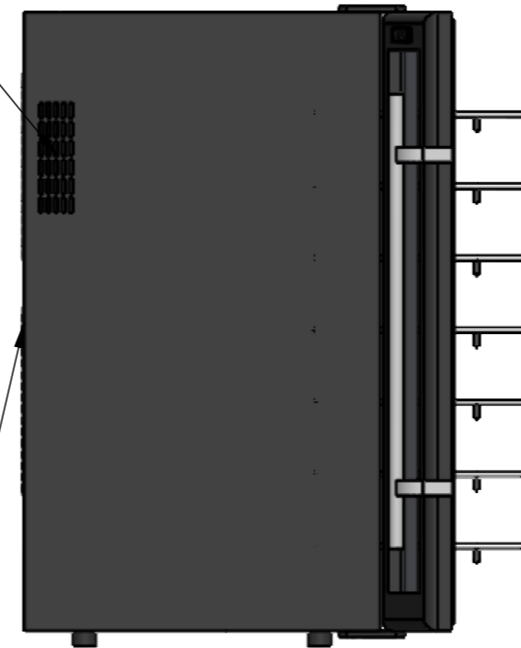

CV048

	Date	Name	 <p>THE INFORMATION CONTAINED IN THIS DRAWING IS THE SOLE PROPERTY OF CAVANOVA. ANY REPRODUCTION IN PART OR AS A WHOLE WITHOUT THE WRITTEN PERMISSION OF CAVANOVA IS PROHIBITED.</p>		
Design:	30/11/2018	Diego			
Checked:		Diego			
Modified:		Diego			
Scale:	1:10	Part name: CV048	Top assembly: CV048	Client:	
Notes:			Description: Vinoteca para 48 botellas 2 puertas		Material: Acero pintado
					Reference: CV048
					Count:
					Pages: 1 OF 4

Date	Name	 <small>THE INFORMATION CONTAINED IN THIS DRAWING IS THE SOLE PROPERTY OF CAVANOVA WINE S.L. IN MÁLAGA, SPAIN. ANY REPRODUCTION IN PART OR AS A WHOLE WITHOUT THE WRITTEN PERMISSION OF CAVANOVA WINE S.L. IS PROHIBITED.</small>	
Design:	30/11/2018 Diego		
Checked:	Diego		
Modified:	Diego		
Scale: 1:10	Part name: CV048	Top assembly: CV048	Client:
Unit: mm			Material: Acero pintado
	Description:		Reference: CV048
	Vinoteca para 48 botellas 2 puertas		Count:
			Pages: 2 OF 4

Sign:

7 baldas extraíbles de acero inoxidable

Ventilación en los dos lados

ALZADO

PERFIL

Aperturas de puertas hasta 170°

PLANTA

DATOS TÉCNICOS	
Volumen	140L
Botellas	48
Rango de temperaturas	8-18°C/10-18°C
Frecuencia	50-60hz
Consumo	1.4(15°C)
Voltaje	220/240-110/115V
Ruido	38Db
Refrigerante	R600a
Humedad interior	>70% RH
Sistemas de frío	Termoelectrica
Peso	39kg

	Date	Name	 <small>THE INFORMATION CONTAINED IN THIS DRAWING IS THE SOLE PROPERTY OF CAVANOVA WINE S.L. IN MÁLAGA, SPAIN. ANY REPRODUCTION IN PART OR AS A WHOLE WITHOUT THE WRITTEN PERMISSION OF CAVANOVA WINE S.L. IS PROHIBITED.</small>	
Design:	03/12/2018			
Checked:				
Modified:				
Scale: 1:10	Part name: CV048	Top assembly: CV048	Client:	
Unit:			Material:	
	Description:		Reference: CV048	
	Vinoteca para 48 botellas		Count:	
			Pages: 3 OF 4	