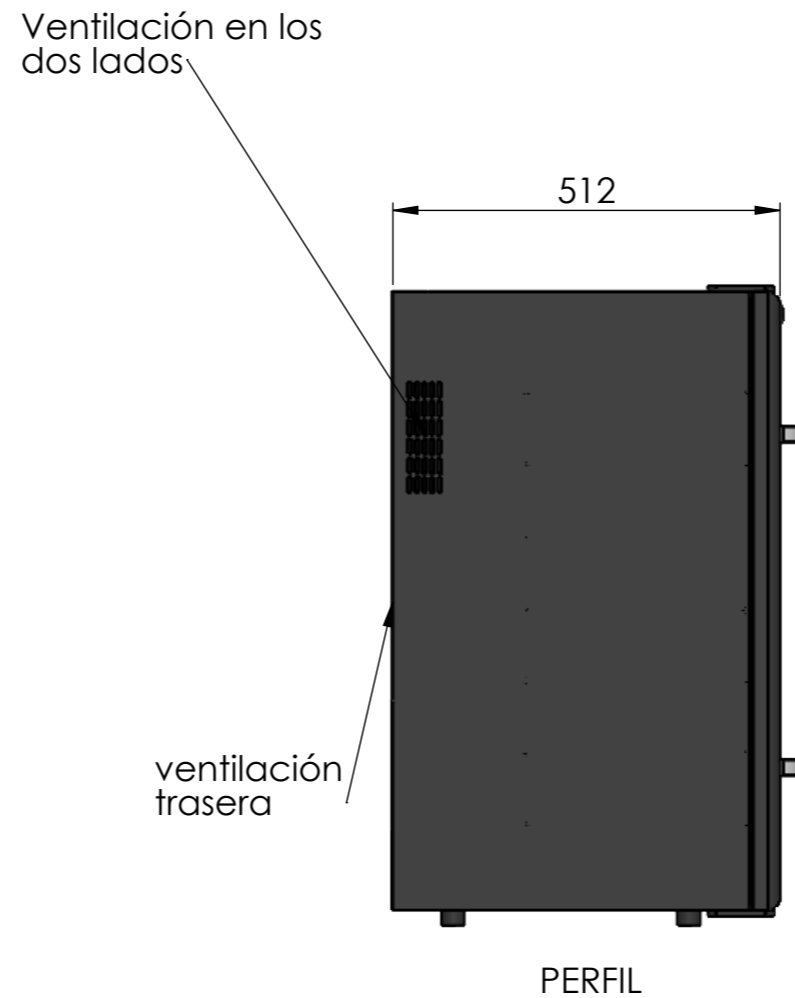

CV048

	Date	Name	 <p>THE INFORMATION CONTAINED IN THIS DRAWING IS THE SOLE PROPERTY OF CAVANOVA. ANY REPRODUCTION IN PART OR AS A WHOLE WITHOUT THE WRITTEN PERMISSION OF CAVANOVA IS PROHIBITED.</p>		
Design:	30/11/2018	Diego			
Checked:		Diego			
Modified:		Diego			
Scale:	1:10	Part name: CV048	Top assembly: CV048	Client:	
Notes:			Description: Vinoteca para 48 botellas 2 puertas		Material: Acero pintado
					Reference: CV048
					Count:
					Pages: 1 OF 4

Date	Name	 <small>THE INFORMATION CONTAINED IN THIS DRAWING IS THE SOLE PROPERTY OF CAVANOVA WINE S.L. IN MÁLAGA, SPAIN. ANY REPRODUCTION IN PART OR AS A WHOLE WITHOUT THE WRITTEN PERMISSION OF CAVANOVA WINE S.L. IS PROHIBITED.</small>	
Design:	30/11/2018 Diego		
Checked:	Diego		
Modified:	Diego		
Scale: 1:10	Part name: CV048	Top assembly: CV048	Client:
Unit: mm			Material: Acero pintado
	Description:		Reference: CV048
	Vinoteca para 48 botellas 2 puertas		Count:
			Pages: 2 OF 4

Sign:

7 baldas extraíbles de acero inoxidable

Ventilación en los dos lados

ALZADO

PERFIL

Aperturas de puertas hasta 170°

PLANTA

DATOS TÉCNICOS	
Volumen	140L
Botellas	48
Rango de temperaturas	8-18°C/10-18°C
Frecuencia	50-60hz
Consumo	1.4(15°C)
Voltaje	220/240-110/115V
Ruido	38Db
Refrigerante	R600a
Humedad interior	>70% RH
Sistemas de frío	Termoelectrica
Peso	39kg

Sign:

SECCIÓN B-B
ESCALA 1 : 10

MEDIDAS RECOMENDADAS	
ALTURA	15-20mm margen
ANCHURA	50mm por cada lado
PROFUNDIDAD	100mm margen

Medidas de hueco recomendado

VENTILACIÓN TRASERA

Date	Name	 <small>THE INFORMATION CONTAINED IN THIS DRAWING IS THE SOLE PROPERTY OF CAVANOVA WINE S.L. IN MÁLAGA, SPAIN. ANY REPRODUCTION IN PART OR AS A WHOLE WITHOUT THE WRITTEN PERMISSION OF CAVANOVA WINE S.L. IS PROHIBITED.</small>	
Design:	09/10/2018		
Checked:		Diego	
Modified:		Diego	
Scale: 1:20	Part name: CV048-ENTORNO	Top assembly: CV120T	Client: Cavanova
Unit: mm			Material: Varios
	Description: Empotramiento del equipo (built-in)		Reference: CV048-ENTORNO
			Count:
			Pages: 4 OF 4