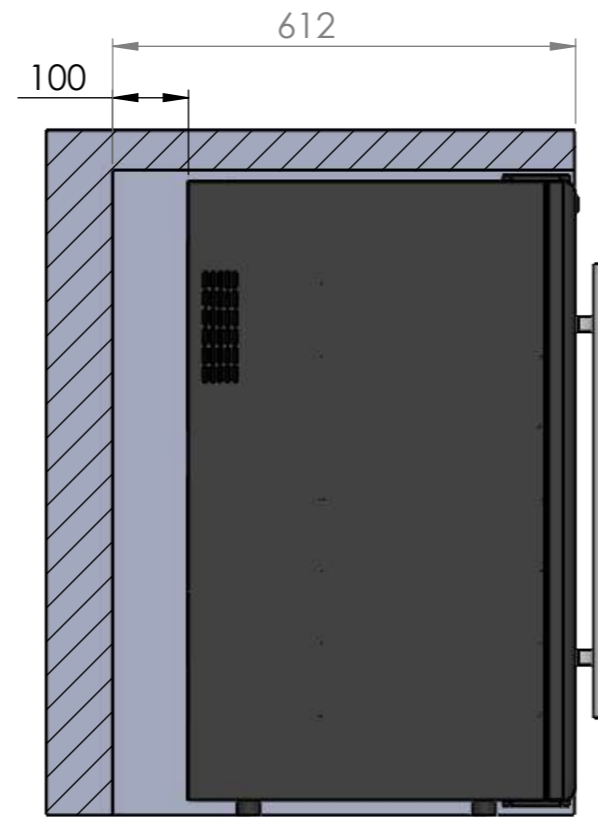

SECCIÓN B-B
ESCALA 1 : 10

MEDIDAS RECOMENDADAS	
ALTURA	15-20mm margen
ANCHURA	50mm por cada lado
PROFUNDIDAD	100mm margen