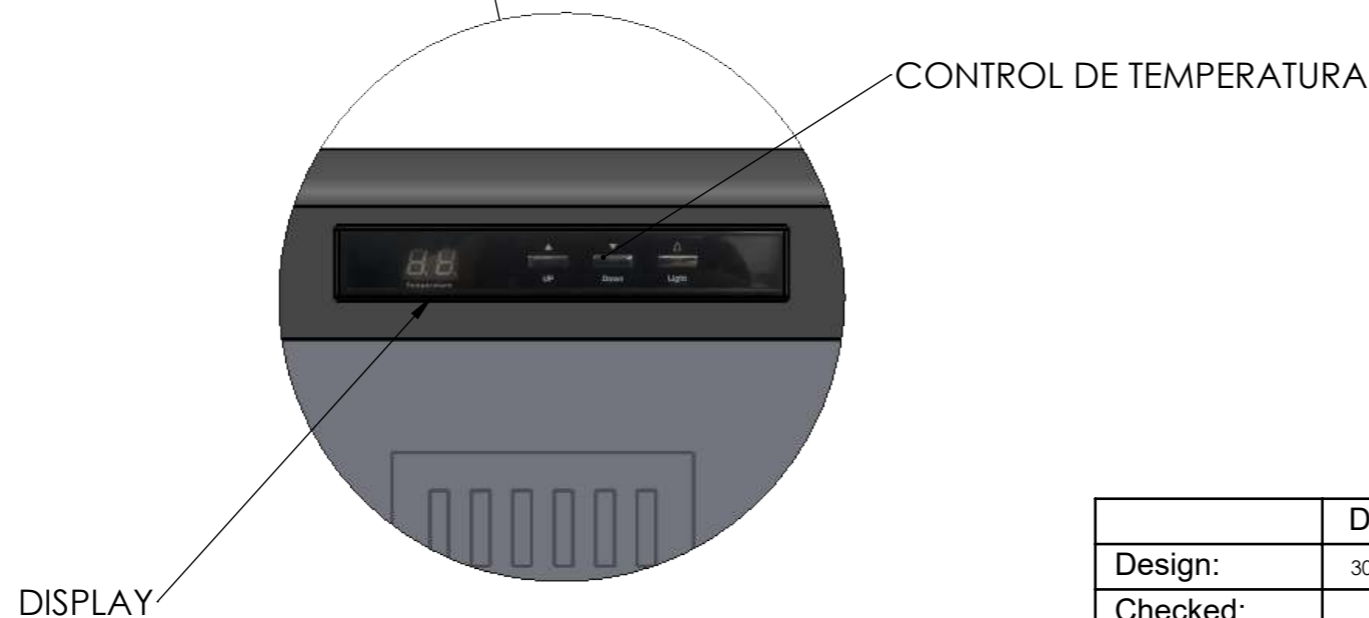

CV048

	Date	Name	 <p>THE INFORMATION CONTAINED IN THIS DRAWING IS THE SOLE PROPERTY OF CAVANOVA. ANY REPRODUCTION IN PART OR AS A WHOLE WITHOUT THE WRITTEN PERMISSION OF CAVANOVA IS PROHIBITED.</p>		
Design:	30/11/2018	Diego			
Checked:		Diego			
Modified:		Diego			
Scale:	1:10	Part name: CV048	Top assembly: CV048	Client:	
Notes:			Description: Vinoteca para 48 botellas 2 puertas		Material: Acero pintado
					Reference: CV048
					Count:
					Pages: 1 OF 4

Date	Name	 <small>THE INFORMATION CONTAINED IN THIS DRAWING IS THE SOLE PROPERTY OF CAVANOVA WINE S.L. IN MÁLAGA, SPAIN. ANY REPRODUCTION IN PART OR AS A WHOLE WITHOUT THE WRITTEN PERMISSION OF CAVANOVA WINE S.L. IS PROHIBITED.</small>	
Design:	30/11/2018 Diego		
Checked:	Diego		
Modified:	Diego		
Scale: 1:10	Part name: CV048	Top assembly: CV048	Client:
Unit: mm			Material: Acero pintado
	Description:		Reference: CV048
	Vinoteca para 48 botellas 2 puertas		Count:
			Pages: 2 OF 4

Sign:

7 baldas extraíbles de acero inoxidable

Ventilación en los dos lados

ALZADO

PERFIL

Aperturas de puertas hasta 170°

PLANTA

DATOS TÉCNICOS	
Volumen	140L
Botellas	48
Rango de temperaturas	8-18°C/10-18°C
Frecuencia	50-60hz
Consumo	1.4(15°C)
Voltaje	220/240-110/115V
Ruido	38Db
Refrigerante	R600a
Humedad interior	>70% RH
Sistemas de frío	Termoelectrica
Peso	39kg

Sign:

SECCIÓN B-B
ESCALA 1 : 10

MEDIDAS RECOMENDADAS	
ALTURA	15-20mm margen
ANCHURA	50mm por cada lado
PROFUNDIDAD	100mm margen

Medidas de hueco recomendado

VENTILACIÓN TRASERA

Date	Name	 <small>THE INFORMATION CONTAINED IN THIS DRAWING IS THE SOLE PROPERTY OF CAVANOVA WINE S.L. IN MÁLAGA, SPAIN. ANY REPRODUCTION IN PART OR AS A WHOLE WITHOUT THE WRITTEN PERMISSION OF CAVANOVA WINE S.L. IS PROHIBITED.</small>	
Design:	09/10/2018		
Checked:		Diego	
Modified:		Diego	
Scale: 1:20	Part name: CV048-ENTORNO	Top assembly: CV120T	Client: Cavanova
Unit: mm			Material: Varios
	Description: Empotramiento del equipo (built-in)		Reference: CV048-ENTORNO
			Count:
			Pages: 4 OF 4