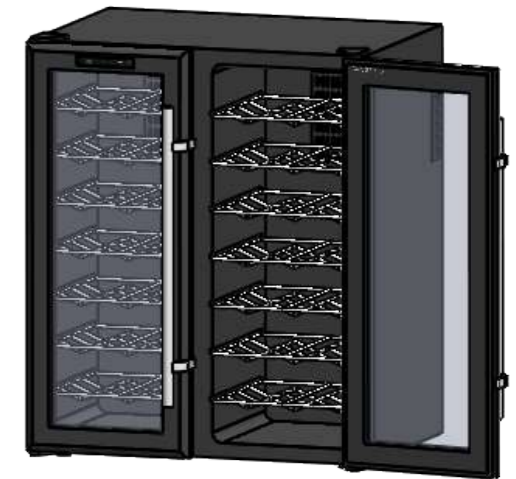

CV048

	Date	Name	 <p>THE INFORMATION CONTAINED IN THIS DRAWING IS THE SOLE PROPERTY OF CAVANOVA. ANY REPRODUCTION IN PART OR AS A WHOLE WITHOUT THE WRITTEN PERMISSION OF CAVANOVA IS PROHIBITED.</p>		
Design:	30/11/2018	Diego			
Checked:		Diego			
Modified:		Diego			
Scale:	1:10	Part name: CV048	Top assembly: CV048	Client:	
Notes:			Description: Vinoteca para 48 botellas 2 puertas		Material: Acero pintado
					Reference: CV048
					Count:
					Pages: 1 OF 4

Date	Name	 <small>THE INFORMATION CONTAINED IN THIS DRAWING IS THE SOLE PROPERTY OF CAVANOVA WINE S.L. IN MÁLAGA, SPAIN. ANY REPRODUCTION IN PART OR AS A WHOLE WITHOUT THE WRITTEN PERMISSION OF CAVANOVA WINE S.L. IS PROHIBITED.</small>	
Design:	30/11/2018 Diego		
Checked:	Diego		
Modified:	Diego		
Scale: 1:10	Part name: CV048	Top assembly: CV048	Client:
Unit: mm			Material: Acero pintado
	Description:		Reference: CV048
	Vinoteca para 48 botellas 2 puertas		Count:
			Pages: 2 OF 4

Sign:

7 baldas extraíbles de acero inoxidable

Ventilación en los dos lados

ALZADO

PERFIL

Aperturas de puertas hasta 170°

PLANTA

DATOS TÉCNICOS	
Volumen	140L
Botellas	48
Rango de temperaturas	8-18°C/10-18°C
Frecuencia	50-60hz
Consumo	1.4(15°C)
Voltaje	220/240-110/115V
Ruido	38Db
Refrigerante	R600a
Humedad interior	>70% RH
Sistemas de frío	Termoelectrica
Peso	39kg