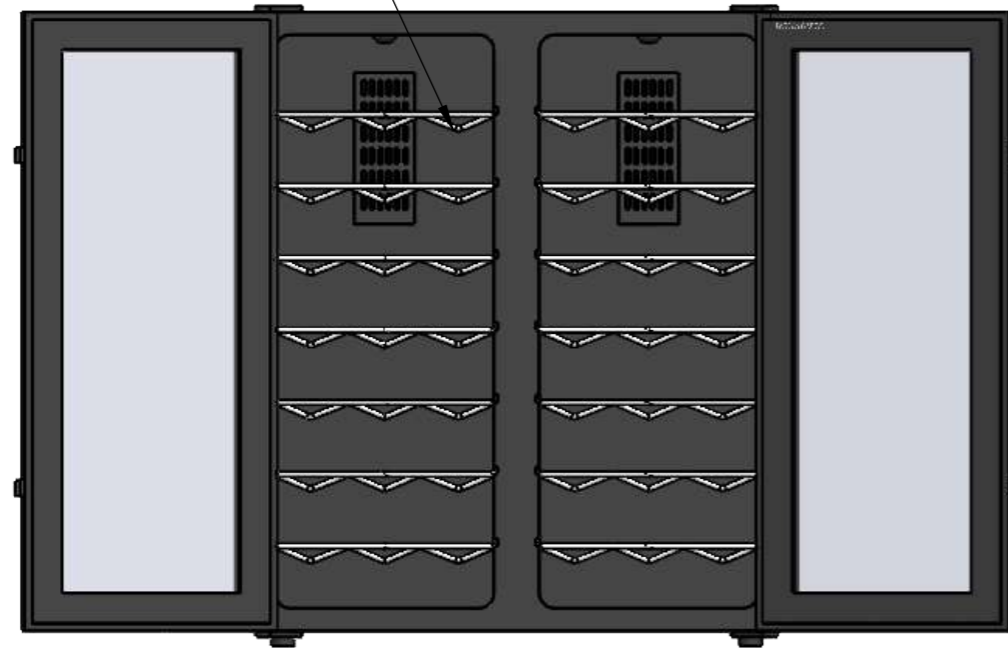

CV048

	Date	Name	 <p>THE INFORMATION CONTAINED IN THIS DRAWING IS THE SOLE PROPERTY OF CAVANOVA. ANY REPRODUCTION IN PART OR AS A WHOLE WITHOUT THE WRITTEN PERMISSION OF CAVANOVA IS PROHIBITED.</p>		
Design:	30/11/2018	Diego			
Checked:		Diego			
Modified:		Diego			
Scale:	1:10	Part name: CV048	Top assembly: CV048	Client:	
Notes:			Description: Vinoteca para 48 botellas 2 puertas		Material: Acero pintado
					Reference: CV048
					Count:
					Pages: 1 OF 4

DATOS TÉCNICOS	
Volumen	140L
Botellas	48
Rango de temperaturas	8-18°C/10-18°C
Frecuencia	50-60hz
Consumo	1.4(15°C)
Voltaje	220/240-110/115V
Ruido	38Db
Refrigerante	R600a
Humedad interior	>70% RH
Sistemas de frío	Termoelectrica
Peso	39kg

Date	Name	 <small>THE INFORMATION CONTAINED IN THIS DRAWING IS THE SOLE PROPERTY OF CAVANOVA WINE S.L. IN MÁLAGA, SPAIN. ANY REPRODUCTION IN PART OR AS A WHOLE WITHOUT THE WRITTEN PERMISSION OF CAVANOVA WINE S.L. IS PROHIBITED.</small>	
Design:	30/11/2018 Diego		
Checked:	Diego		
Modified:	Diego		
Scale: 1:10	Part name: CV048	Top assembly: CV048	Client:
Unit: mm			Material: Acero pintado
	Description:		Reference: CV048
	Vinoteca para 48 botellas 2 puertas		Count:
			Pages: 2 OF 4

Sign:

7 baldas extraíbles de acero inoxidable

Ventilación en los dos lados

ALZADO

PERFIL

Aperturas de puertas hasta 170°

PLANTA

DATOS TÉCNICOS	
Volumen	140L
Botellas	48
Rango de temperaturas	8-18°C/10-18°C
Frecuencia	50-60hz
Consumo	1.4(15°C)
Voltaje	220/240-110/115V
Ruido	38Db
Refrigerante	R600a
Humedad interior	>70% RH
Sistemas de frío	Termoelectrica
Peso	39kg