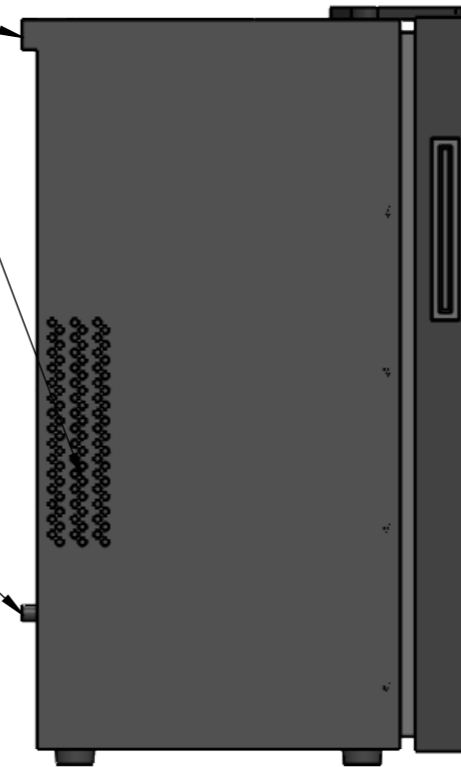

CV004P

Notes:

	Date	Name	 <small>THE INFORMATION CONTAINED IN THIS DRAWING IS THE SOLE PROPERTY OF CAVANOVA. ANY REPRODUCTION IN PART OR AS A WHOLE WITHOUT THE WRITTEN PERMISSION OF CAVANOVA IS PROHIBITED.</small>
Design:	03/12/2018	Diego	
Checked:		Diego	
Modified:		Diego	
Scale: 1:10	Part name: CV004P		Top assembly: CV004P
	Description:		Client:
	Vinoteca para 4 botellas		Material:
			Reference: CV004P
			Count:
			Pages: 1 OF 4

Sign:

4 baldas cromadas

ALZADO

soporte para colgar en una pared

ventilación

topes de plastico

PLANTA

210° max. apertura

	Date	Name	 <small>THE INFORMATION CONTAINED IN THIS DRAWING IS THE SOLE PROPERTY OF CAVANOVA WINE S.L. IN MÁLAGA, SPAIN. ANY REPRODUCTION IN PART OR AS A WHOLE WITHOUT THE WRITTEN PERMISSION OF CAVANOVA WINE S.L. IS PROHIBITED.</small>	
Design:	03/12/2018	Diego		
Checked:		Diego		
Modified:		Diego		
Scale: 1:10	Part name: CV004P		Top assembly: CV018M	
Unit:				
Sign: 	Description:		Client:	
	Apertura de puerta		Material:	
			Reference: CV004P	
			Count:	
		Pages: 3 OF 4		

MEDIDAS RECOMENDADAS	
ALTURA	50mm de margen
ANCHURA	50mm por cada lado
PROFUNDIDAD	100mm de margen

DENTRO DE UN MUEBLE

SECCIÓN B-B

HUECO PARA VINOTECA

COLGADO EN UNA PARED

Date	Name	 <small>THE INFORMATION CONTAINED IN THIS DRAWING IS THE SOLE PROPERTY OF CAVANOVA WINE S.L. IN MÁLAGA, SPAIN. ANY REPRODUCTION IN PART OR AS A WHOLE WITHOUT THE WRITTEN PERMISSION OF CAVANOVA WINE S.L. IS PROHIBITED.</small>		
Design: 09/10/2018	Diego			
Checked:	Diego	Part name: CV004P-ENTORNO	Top assembly: CV018M	
Modified:	Diego			
Scale: 1:10 Unit: mm		Description: Empotramiento del equipo (built-in)		Client: Cavanova
				Material: Varios
				Reference: CV004P-ENTORNO
				Count:
				Pages: 4 OF 4