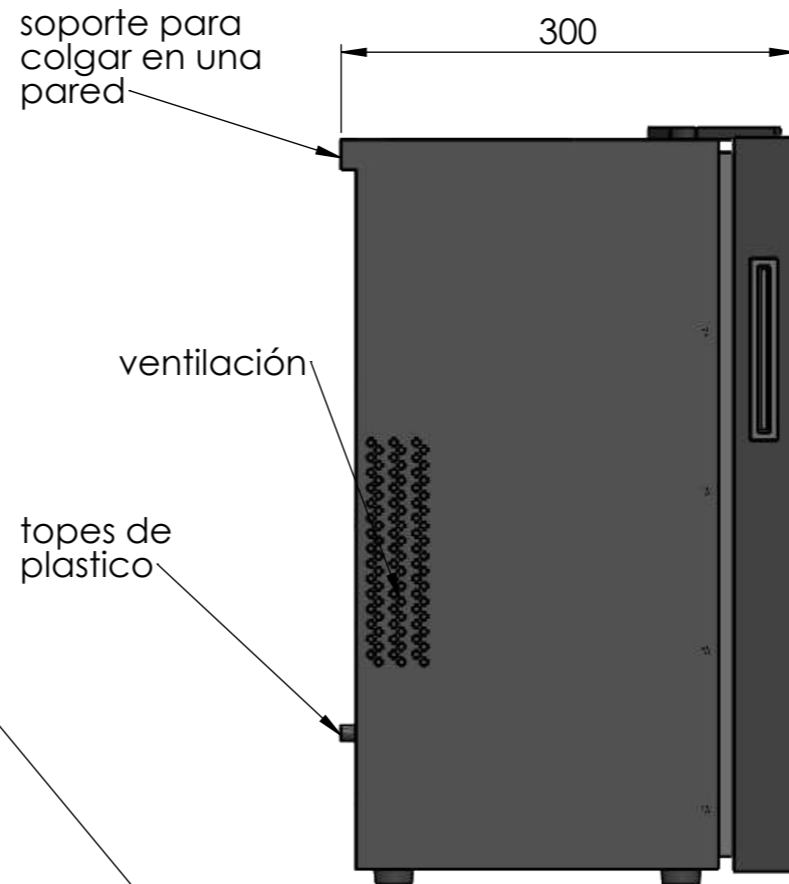

PERFIL

DATOS TÉCNICOS	
Volumen	14L
Botellas	4 botellas
Frecuencia	50-60Hz
Consumo	0.35(15°C)
Voltaje	220/240-110/115V
Ruido	38db
Humedad interior	>70% RH
Sistema de frío	termoeléctrico
Rango de temperatura	12-18°C

Date	Name	 THE INFORMATION CONTAINED IN THIS DRAWING IS THE SOLE PROPERTY OF CAVANOVA WINE S.L. IN MÁLAGA, SPAIN. ANY REPRODUCTION IN PART OR AS A WHOLE WITHOUT THE WRITTEN PERMISSION OF CAVANOVA WINE S.L. IS PROHIBITED.		
Design:	03/12/2018 Diego			
Checked:	Diego			
Modified:	Diego	Part name: CV004P	Top assembly: CV004P	Client:
Scale: 1:10		Description: Vinoteca para 4 botellas		Material:
Unit:				Reference: CV004P
				Count:
				Pages: 2 OF 4

Sign: