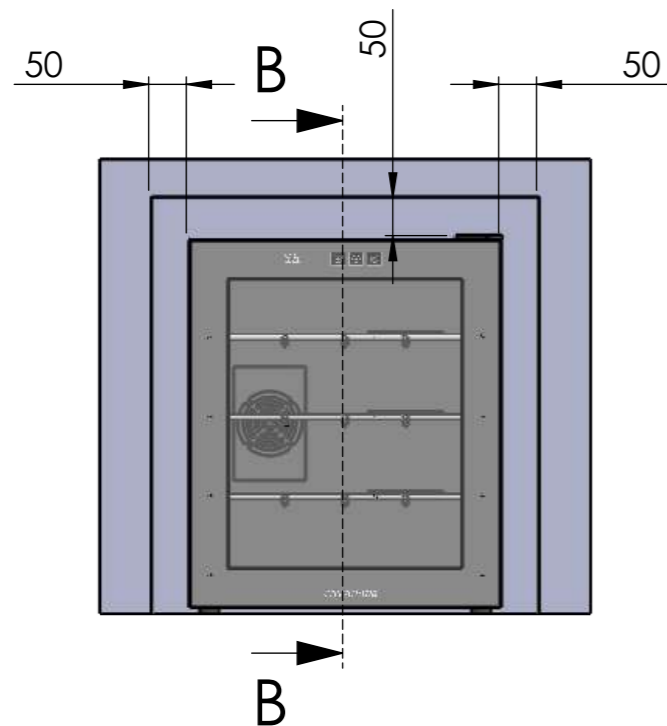

	Date	Name	 <small>THE INFORMATION CONTAINED IN THIS DRAWING IS THE SOLE PROPERTY OF CAVANOVA WINE S.L. IN MÁLAGA, SPAIN. ANY REPRODUCTION IN PART OR AS A WHOLE WITHOUT THE WRITTEN PERMISSION OF CAVANOVA WINE S.L. IS PROHIBITED.</small>	
Design:	03/12/2018	Diego		
Checked:		Diego		
Modified:		Diego		
Scale: 1:10	Part name: CV004P		Top assembly: CV018M	
Unit:				
Sign: 	Description:		Client:	
	Apertura de puerta		Material:	
			Reference: CV004P	
			Count:	
		Pages: 3 OF 4		

MEDIDAS RECOMENDADAS	
ALTURA	50mm de margen
ANCHURA	50mm por cada lado
PROFUNDIDAD	100mm de margen

DENTRO DE UN MUEBLE

SECCIÓN B-B

HUECO PARA VINOTECA

COLGADO EN UNA PARED

Date	Name	 <small>THE INFORMATION CONTAINED IN THIS DRAWING IS THE SOLE PROPERTY OF CAVANOVA WINE S.L. IN MÁLAGA, SPAIN. ANY REPRODUCTION IN PART OR AS A WHOLE WITHOUT THE WRITTEN PERMISSION OF CAVANOVA WINE S.L. IS PROHIBITED.</small>		
Design: 09/10/2018	Diego			
Checked:	Diego	Part name: CV004P-ENTORNO	Top assembly: CV018M	
Modified:	Diego			
Scale: 1:10 Unit: mm		Description: Empotramiento del equipo (built-in)		Client: Cavanova
				Material: Varios
				Reference: CV004P-ENTORNO
				Count:
				Pages: 4 OF 4