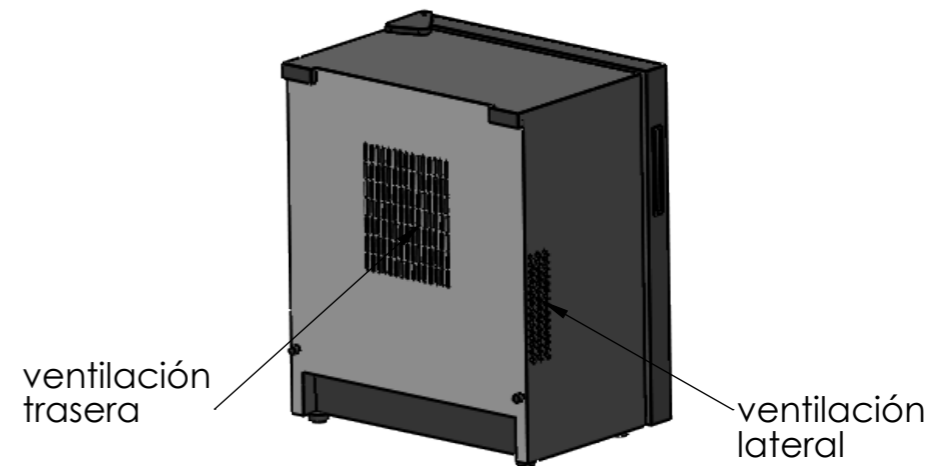

	Date	Name	 <small>THE INFORMATION CONTAINED IN THIS DRAWING IS THE SOLE PROPERTY OF CAVANOVA WINE S.L. IN MÁLAGA, SPAIN. ANY REPRODUCTION IN PART OR AS A WHOLE WITHOUT THE WRITTEN PERMISSION OF CAVANOVA WINE S.L. IS PROHIBITED.</small>	
Design:	03/12/2018	Diego		
Checked:		Diego		
Modified:		Diego		
Scale: 1:10	Part name: CV004P		Top assembly: CV018M	
Unit:				
Sign: 	Description:		Client:	
	Apertura de puerta		Material:	
			Reference: CV004P	
			Count:	
		Pages: 3 OF 4		

MEDIDAS RECOMENDADAS	
ALTURA	50mm de margen
ANCHURA	50mm por cada lado
PROFUNDIDAD	100mm de margen

DENTRO DE UN MUEBLE

SECCIÓN B-B

HUECO PARA VINOTECA

COLGADO EN UNA PARED

Date	Name	 <small>THE INFORMATION CONTAINED IN THIS DRAWING IS THE SOLE PROPERTY OF CAVANOVA WINE S.L. IN MÁLAGA, SPAIN. ANY REPRODUCTION IN PART OR AS A WHOLE WITHOUT THE WRITTEN PERMISSION OF CAVANOVA WINE S.L. IS PROHIBITED.</small>		
Design: 09/10/2018	Diego			
Checked:	Diego	Part name: CV004P-ENTORNO	Top assembly: CV018M	
Modified:	Diego			
Scale: 1:10 Unit: mm		Description: Empotramiento del equipo (built-in)		Client: Cavanova
				Material: Varios
				Reference: CV004P-ENTORNO
				Count:
				Pages: 4 OF 4