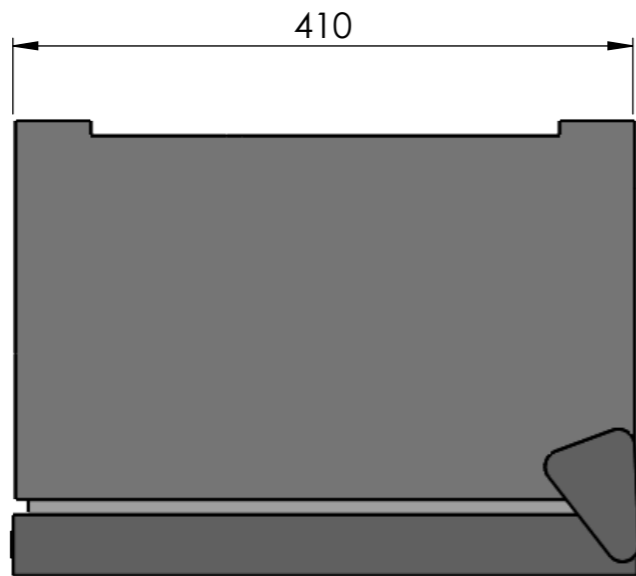

CV004P

Notes:

	Date	Name	 <small>THE INFORMATION CONTAINED IN THIS DRAWING IS THE SOLE PROPERTY OF CAVANOVA. ANY REPRODUCTION IN PART OR AS A WHOLE WITHOUT THE WRITTEN PERMISSION OF CAVANOVA IS PROHIBITED.</small>
Design:	03/12/2018	Diego	
Checked:		Diego	
Modified:		Diego	
Scale: 1:10	Part name: CV004P		Top assembly: CV004P
	Description:		Client:
	Vinoteca para 4 botellas		Material:
			Reference: CV004P
			Count:
			Pages: 1 OF 4

ALZADO

PLANTA

PERFIL

DATOS TÉCNICOS	
Volumen	14L
Botellas	4 botellas
Frecuencia	50-60Hz
Consumo	0.35(15°C)
Voltaje	220/240-110/115V
Ruido	38db
Humedad interior	>70% RH
Sistema de frío	termoeléctrico
Rango de temperatura	12-18°C

Date	Name	 <small>THE INFORMATION CONTAINED IN THIS DRAWING IS THE SOLE PROPERTY OF CAVANOVA WINE S.L. IN MÁLAGA, SPAIN. ANY REPRODUCTION IN PART OR AS A WHOLE WITHOUT THE WRITTEN PERMISSION OF CAVANOVA WINE S.L. IS PROHIBITED.</small>		
Design:	03/12/2018 Diego			
Checked:	Diego			
Modified:	Diego	Part name: CV004P	Top assembly: CV004P	Client:
Scale: 1:10		Description: Vinoteca para 4 botellas		Material:
Unit:				Reference: CV004P
				Count:
				Pages: 2 OF 4

MEDIDAS RECOMENDADAS	
ALTURA	50mm de margen
ANCHURA	50mm por cada lado
PROFUNDIDAD	100mm de margen

DENTRO DE UN MUEBLE

SECCIÓN B-B

HUECO PARA VINOTECA

COLGADO EN UNA PARED

Date	Name	 <small>THE INFORMATION CONTAINED IN THIS DRAWING IS THE SOLE PROPERTY OF CAVANOVA WINE S.L. IN MÁLAGA, SPAIN. ANY REPRODUCTION IN PART OR AS A WHOLE WITHOUT THE WRITTEN PERMISSION OF CAVANOVA WINE S.L. IS PROHIBITED.</small>		
Design: 09/10/2018	Diego			
Checked:	Diego	Part name: CV004P-ENTORNO	Top assembly: CV018M	
Modified:	Diego			
Scale: 1:10 Unit: mm		Description: Empotramiento del equipo (built-in)		Client: Cavanova
				Material: Varios
				Reference: CV004P-ENTORNO
				Count:
				Pages: 4 OF 4