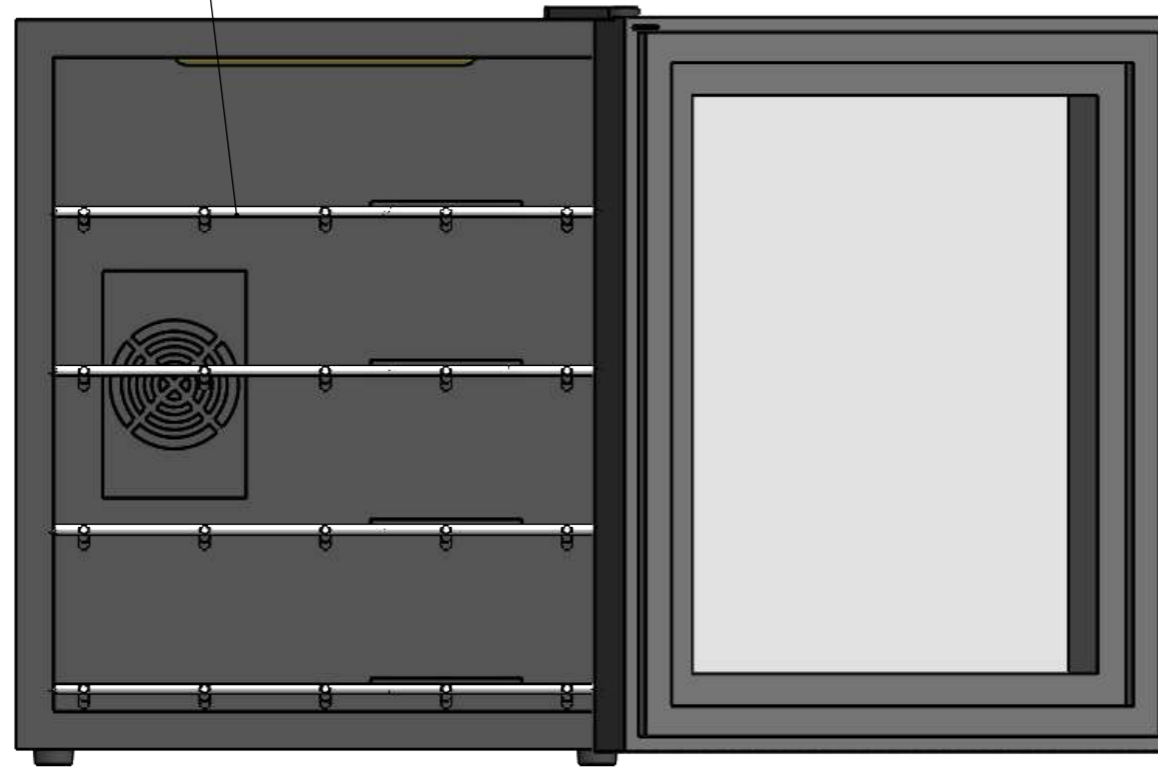

CV004P

Notes:

	Date	Name	 <small>THE INFORMATION CONTAINED IN THIS DRAWING IS THE SOLE PROPERTY OF CAVANOVA. ANY REPRODUCTION IN PART OR AS A WHOLE WITHOUT THE WRITTEN PERMISSION OF CAVANOVA IS PROHIBITED.</small>
Design:	03/12/2018	Diego	
Checked:		Diego	
Modified:		Diego	
Scale: 1:10	Part name: CV004P		Top assembly: CV004P
	Description:		Client:
	Vinoteca para 4 botellas		Material:
			Reference: CV004P
			Count:
			Pages: 1 OF 4

ALZADO

PLANTA

PERFIL

DATOS TÉCNICOS	
Volumen	14L
Botellas	4 botellas
Frecuencia	50-60Hz
Consumo	0.35(15°C)
Voltaje	220/240-110/115V
Ruido	38db
Humedad interior	>70% RH
Sistema de frío	termoeléctrico
Rango de temperatura	12-18°C

Sign:

4 baldas cromadas

ALZADO

soporte para colgar en una pared

ventilación

topes de plastico

PLANTA

210° max. apertura

MEDIDAS RECOMENDADAS	
ALTURA	50mm de margen
ANCHURA	50mm por cada lado
PROFUNDIDAD	100mm de margen

DENTRO DE UN MUEBLE

SECCIÓN B-B

HUECO PARA VINOTECA

COLGADO EN UNA PARED

Date	Name	 <small>THE INFORMATION CONTAINED IN THIS DRAWING IS THE SOLE PROPERTY OF CAVANOVA WINE S.L. IN MÁLAGA, SPAIN. ANY REPRODUCTION IN PART OR AS A WHOLE WITHOUT THE WRITTEN PERMISSION OF CAVANOVA WINE S.L. IS PROHIBITED.</small>		
Design: 09/10/2018	Diego			
Checked:	Diego	Part name: CV004P-ENTORNO	Top assembly: CV018M	
Modified:	Diego			
Scale: 1:10 Unit: mm		Description: Empotramiento del equipo (built-in)		Client: Cavanova
				Material: Varios
				Reference: CV004P-ENTORNO
				Count:
				Pages: 4 OF 4