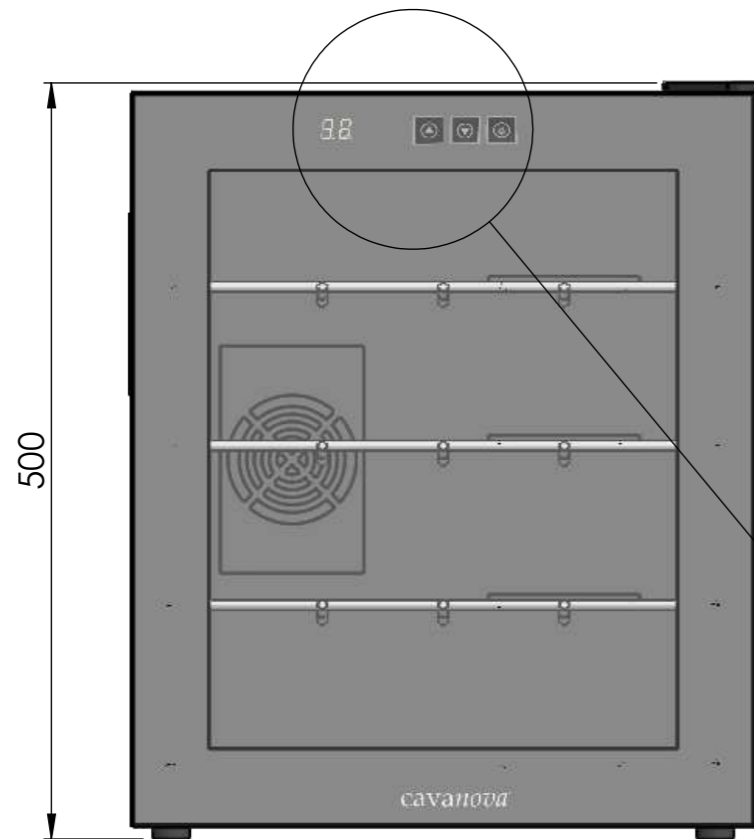

CV004P

Notes:

	Date	Name	 <small>THE INFORMATION CONTAINED IN THIS DRAWING IS THE SOLE PROPERTY OF CAVANOVA. ANY REPRODUCTION IN PART OR AS A WHOLE WITHOUT THE WRITTEN PERMISSION OF CAVANOVA IS PROHIBITED.</small>
Design:	03/12/2018	Diego	
Checked:		Diego	
Modified:		Diego	
Scale: 1:10	Part name: CV004P		Top assembly: CV004P
	Description:		Client:
	Vinoteca para 4 botellas		Material:
			Reference: CV004P
			Count:
			Pages: 1 OF 4

ALZADO

PLANTA

PERFIL

DATOS TÉCNICOS	
Volumen	14L
Botellas	4 botellas
Frecuencia	50-60Hz
Consumo	0.35(15°C)
Voltaje	220/240-110/115V
Ruido	38db
Humedad interior	>70% RH
Sistema de frío	termoeléctrico
Rango de temperatura	12-18°C

Date	Name	 <small>THE INFORMATION CONTAINED IN THIS DRAWING IS THE SOLE PROPERTY OF CAVANOVA WINE S.L. IN MÁLAGA, SPAIN. ANY REPRODUCTION IN PART OR AS A WHOLE WITHOUT THE WRITTEN PERMISSION OF CAVANOVA WINE S.L. IS PROHIBITED.</small>		
Design:	03/12/2018 Diego			
Checked:	Diego			
Modified:	Diego	Part name: CV004P	Top assembly: CV004P	Client:
Scale: 1:10		Description: Vinoteca para 4 botellas		Material:
Unit:				Reference: CV004P
				Count:
				Pages: 2 OF 4

MEDIDAS RECOMENDADAS	
ALTURA	50mm de margen
ANCHURA	50mm por cada lado
PROFUNDIDAD	100mm de margen

DENTRO DE UN MUEBLE

SECCIÓN B-B

HUECO PARA VINOTECA

COLGADO EN UNA PARED

Date	Name	 <small>THE INFORMATION CONTAINED IN THIS DRAWING IS THE SOLE PROPERTY OF CAVANOVA WINE S.L. IN MÁLAGA, SPAIN. ANY REPRODUCTION IN PART OR AS A WHOLE WITHOUT THE WRITTEN PERMISSION OF CAVANOVA WINE S.L. IS PROHIBITED.</small>		
Design: 09/10/2018	Diego			
Checked:	Diego	Part name: CV004P-ENTORNO	Top assembly: CV018M	
Modified:	Diego			
Scale: 1:10 Unit: mm		Description: Empotramiento del equipo (built-in)		Client: Cavanova
				Material: Varios
				Reference: CV004P-ENTORNO
				Count:
				Pages: 4 OF 4