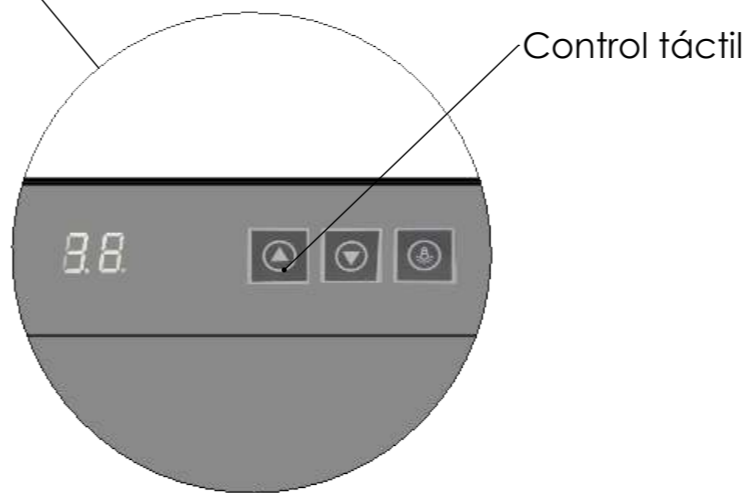

DATOS TÉCNICOS	
Volumen	14L
Botellas	4 botellas
Frecuencia	50-60Hz
Consumo	0.35(15°C)
Voltaje	220/240-110/115V
Ruido	38db
Humedad interior	>70% RH
Sistema de frío	termoeléctrico
Rango de temperatura	12-18°C

Date	Name	 THE INFORMATION CONTAINED IN THIS DRAWING IS THE SOLE PROPERTY OF CAVANOVA WINE S.L. IN MÁLAGA, SPAIN. ANY REPRODUCTION IN PART OR AS A WHOLE WITHOUT THE WRITTEN PERMISSION OF CAVANOVA WINE S.L. IS PROHIBITED.		
Design:	03/12/2018 Diego			
Checked:	Diego			
Modified:	Diego	Part name: CV004P	Top assembly: CV004P	Client:
Scale: 1:10		Description: Vinoteca para 4 botellas		Material:
Unit:				Reference: CV004P
				Count:
				Pages: 2 OF 4

Sign: