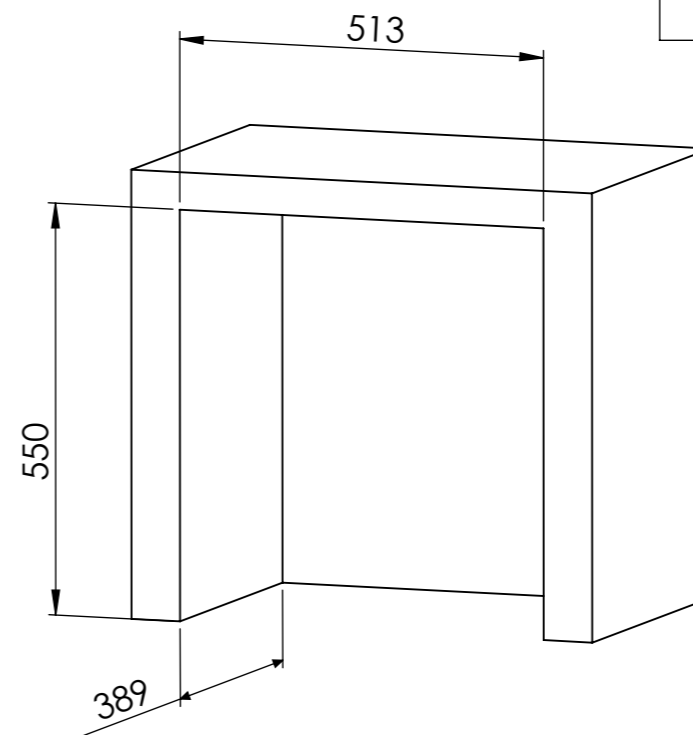

CV004P

Notes:

	Date	Name	 <small>THE INFORMATION CONTAINED IN THIS DRAWING IS THE SOLE PROPERTY OF CAVANOVA. ANY REPRODUCTION IN PART OR AS A WHOLE WITHOUT THE WRITTEN PERMISSION OF CAVANOVA IS PROHIBITED.</small>
Design:	03/12/2018	Diego	
Checked:		Diego	
Modified:		Diego	
Scale: 1:10	Part name: CV004P		Top assembly: CV004P
	Description:		Client:
	Vinoteca para 4 botellas		Material:
			Reference: CV004P
			Count:
			Pages: 1 OF 4

	Date	Name	 <small>THE INFORMATION CONTAINED IN THIS DRAWING IS THE SOLE PROPERTY OF CAVANOVA WINE S.L. IN MÁLAGA, SPAIN. ANY REPRODUCTION IN PART OR AS A WHOLE WITHOUT THE WRITTEN PERMISSION OF CAVANOVA WINE S.L. IS PROHIBITED.</small>	
Design:	03/12/2018	Diego		
Checked:		Diego		
Modified:		Diego		
Scale: 1:10	Part name: CV004P		Top assembly: CV018M	
Unit:				
Sign: 	Description:		Client:	
	Apertura de puerta		Material:	
			Reference: CV004P	
			Count:	
		Pages: 3 OF 4		

MEDIDAS RECOMENDADAS	
ALTURA	50mm de margen
ANCHURA	50mm por cada lado
PROFUNDIDAD	100mm de margen

DENTRO DE UN MUEBLE

SECCIÓN B-B

HUECO PARA VINOTECA

COLGADO EN UNA PARED

Date	Name	 <small>THE INFORMATION CONTAINED IN THIS DRAWING IS THE SOLE PROPERTY OF CAVANOVA WINE S.L. IN MÁLAGA, SPAIN. ANY REPRODUCTION IN PART OR AS A WHOLE WITHOUT THE WRITTEN PERMISSION OF CAVANOVA WINE S.L. IS PROHIBITED.</small>		
Design: 09/10/2018	Diego			
Checked:	Diego	Part name: CV004P-ENTORNO	Top assembly: CV018M	
Modified:	Diego			
Scale: 1:10 Unit: mm		Description: Empotramiento del equipo (built-in)		Client: Cavanova
				Material: Varios
				Reference: CV004P-ENTORNO
				Count:
				Pages: 4 OF 4