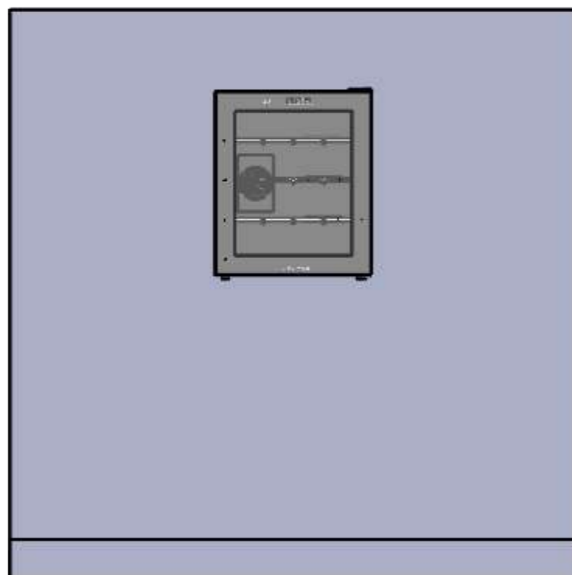

	Date	Name	 <small>THE INFORMATION CONTAINED IN THIS DRAWING IS THE SOLE PROPERTY OF CAVANOVA WINE S.L. IN MÁLAGA, SPAIN. ANY REPRODUCTION IN PART OR AS A WHOLE WITHOUT THE WRITTEN PERMISSION OF CAVANOVA WINE S.L. IS PROHIBITED.</small>	
Design:	03/12/2018	Diego		
Checked:		Diego		
Modified:		Diego		
Scale: 1:10	Part name: CV004P		Top assembly: CV018M	
Unit:				
Sign: 	Description:		Client:	
	Apertura de puerta		Material:	
			Reference: CV004P	
			Count:	
		Pages: 3 OF 4		

MEDIDAS RECOMENDADAS	
ALTURA	50mm de margen
ANCHURA	50mm por cada lado
PROFUNDIDAD	100mm de margen

DENTRO DE UN MUEBLE

SECCIÓN B-B

HUECO PARA VINOTECA

COLGADO EN UNA PARED

Date	Name	 <small>THE INFORMATION CONTAINED IN THIS DRAWING IS THE SOLE PROPERTY OF CAVANOVA WINE S.L. IN MÁLAGA, SPAIN. ANY REPRODUCTION IN PART OR AS A WHOLE WITHOUT THE WRITTEN PERMISSION OF CAVANOVA WINE S.L. IS PROHIBITED.</small>		
Design: 09/10/2018	Diego			
Checked:	Diego	Part name: CV004P-ENTORNO	Top assembly: CV018M	
Modified:	Diego			
Scale: 1:10 Unit: mm		Description: Empotramiento del equipo (built-in)		Client: Cavanova
				Material: Varios
				Reference: CV004P-ENTORNO
				Count:
				Pages: 4 OF 4