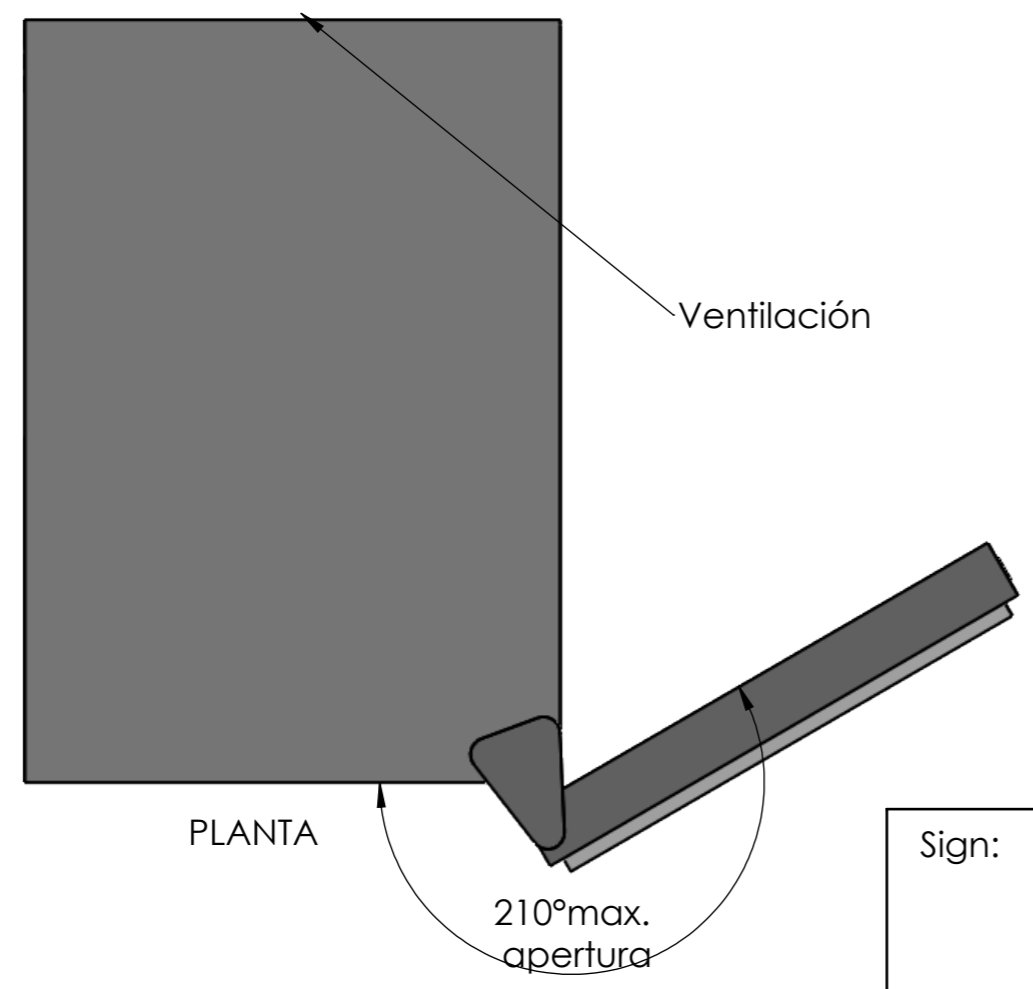

	Date	Name
Design:	03/12/2018	Diego
Checked:		Diego
Modified:		Diego
Scale: 1:10	Part name: CV018M	
Unit:	Top assembly: CV018M	

**cavano**

THE INFORMATION CONTAINED IN THIS DRAWING IS THE SOLE PROPERTY OF CAVANOVA WINE S.L. IN MÁLAGA, SPAIN. ANY REPRODUCTION IN PART OR AS A WHOLE WITHOUT THE WRITTEN PERMISSION OF CAVANOVA WINE S.L. IS PROHIBITED.

Sign:

Description:  
Vinoteca para 18botellas

Client:
Material:
Reference: CV018M
Count:
Pages: 2 OF 4

ALZADO

PERFIL

Ventilación

PLANTA

DATOS TÉCNICOS	
Volumen	48L
Botellas	18
Frecuencia	50-60hz
Consumo	0.47(15°C)kw/d
Voltaje	220/240-110/115V
Ruido	38db
Humedad interior	>70% RH
Sistema de frío	Termoeléctrico
Rango de temperatura	12-18°C

Sign:

Scale: 1:10	Part name: CV018M	Top assembly: CV018M	Client:
Unit:			Material:

Description:  
Apertura de puerta

Reference: CV018M
Count:
Pages: 3 OF 4

MEDIDAS RECOMENDADAS	
ALTURA	673mm mín
PROFUNDIDAD	100mm mín (libre atrás)
ANCHURA	50mm por cada lado