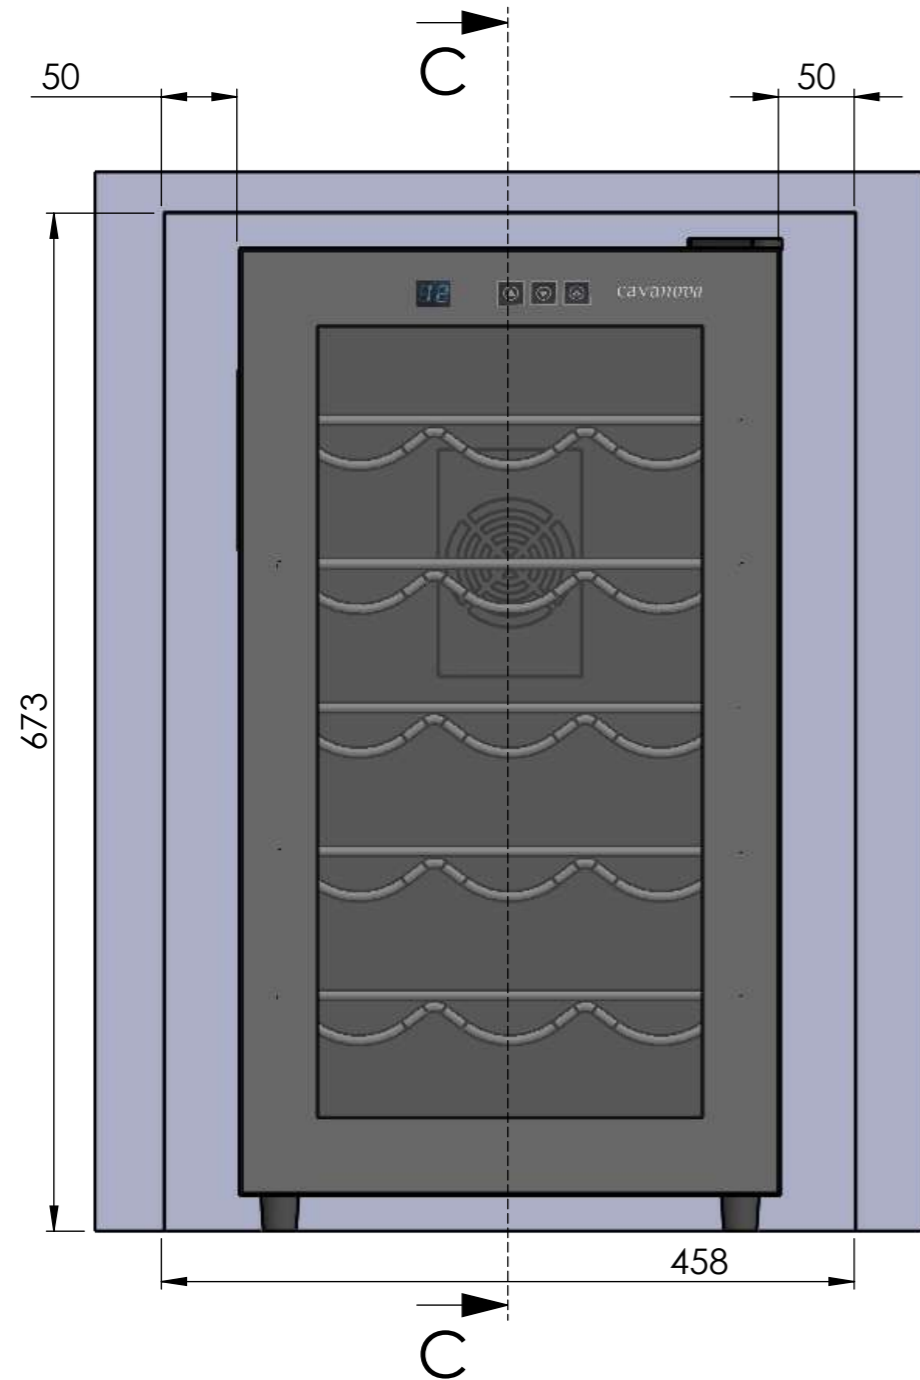

	Date	Name
Design:	03/12/2018	Diego
Checked:		Diego
Modified:		Diego

**cavanova**

THE INFORMATION CONTAINED IN THIS DRAWING IS THE SOLE PROPERTY OF CAVANOVA WINE S.L. IN MÁLAGA, SPAIN. ANY REPRODUCTION IN PART OR AS A WHOLE WITHOUT THE WRITTEN PERMISSION OF CAVANOVA WINE S.L. IS PROHIBITED.

Sign:

Scale: 1:10	Part name: CV018M	Top assembly: CV018M	Client:
Unit:			Material:

Description:  
Apertura de puerta

Reference: CV018M
Count:
Pages: 3 OF 4

MEDIDAS RECOMENDADAS	
ALTURA	673mm mín
PROFUNDIDAD	100mm mín (libre atrás)
ANCHURA	50mm por cada lado