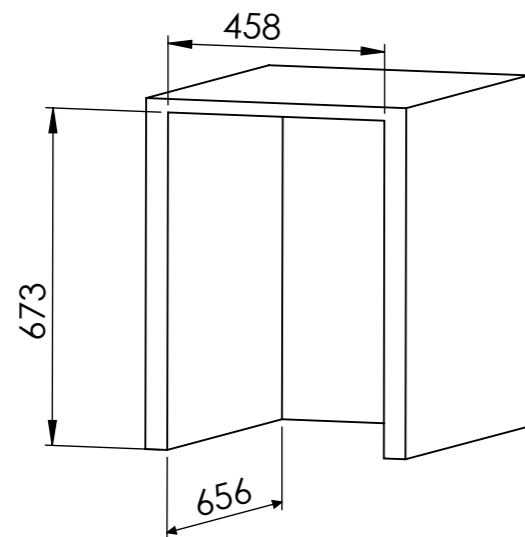

Sign:

Scale: 1:10	Part name: CV018M	Top assembly: CV018M	Client:
Unit:			Material:

Description:  
Apertura de puerta

Reference: CV018M
Count:
Pages: 3 OF 4

MEDIDAS RECOMENDADAS	
ALTURA	673mm mín
PROFUNDIDAD	100mm mín (libre atrás)
ANCHURA	50mm por cada lado

SECCIÓN C-C  
ESCALA 1 : 5

NO OBSTRUIR VENTILACIÓN

Medidas para hueco

Date	Name	 <small>THE INFORMATION CONTAINED IN THIS DRAWING IS THE SOLE PROPERTY OF CAVANOVA WINE S.L. IN MÁLAGA, SPAIN. ANY REPRODUCTION IN PART OR AS A WHOLE WITHOUT THE WRITTEN PERMISSION OF CAVANOVA WINE S.L. IS PROHIBITED.</small>		
Design:	09/10/2018			Diego
Checked:				Diego
Modified:				Diego
Scale: 1:10	Part name: CV018M-ENTORNO	Top assembly: CV018M	Client: Cavanova	
Unit: mm			Material: Varios	
	Description:	Reference: CV018M-ENTORNO		
	Empotramiento del equipo (built-in)	Count:		
		Pages: 4 OF 4		