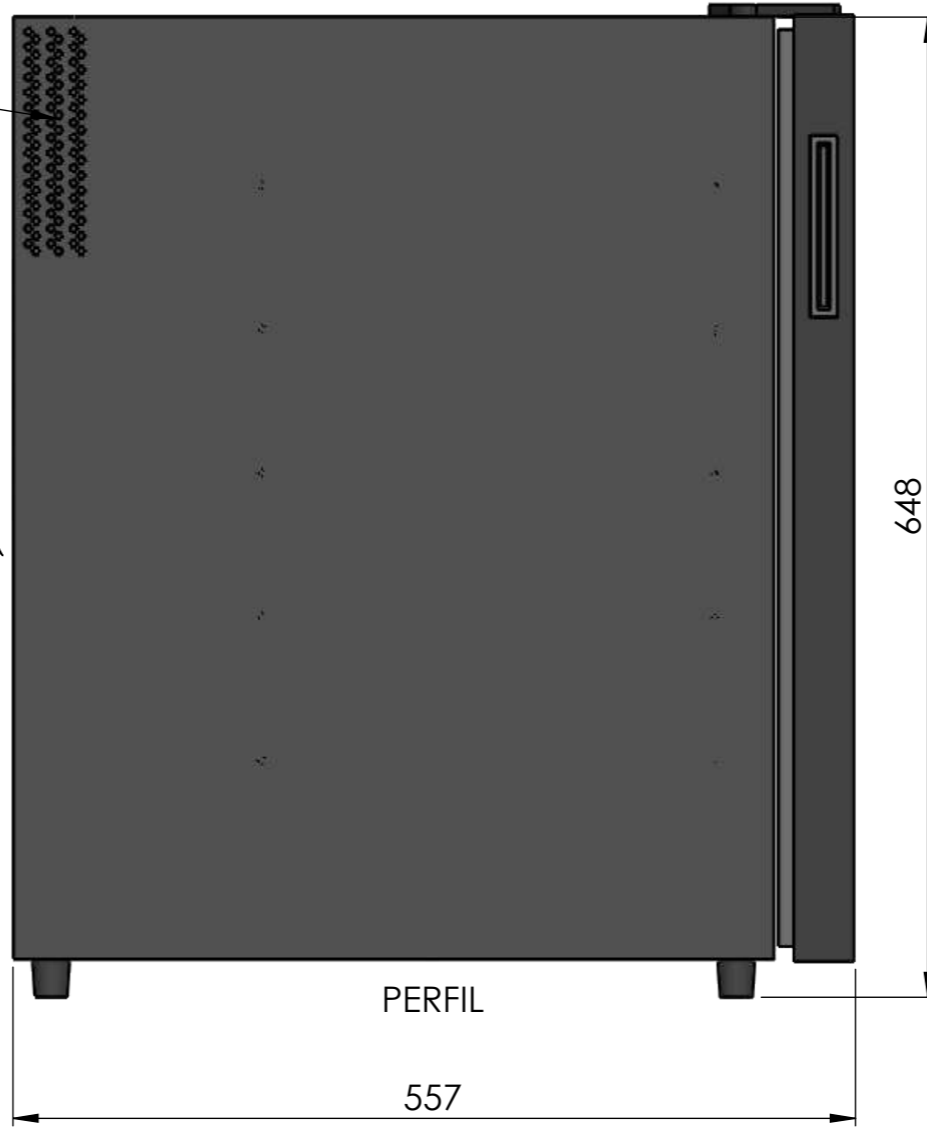

648

PERFIL

557