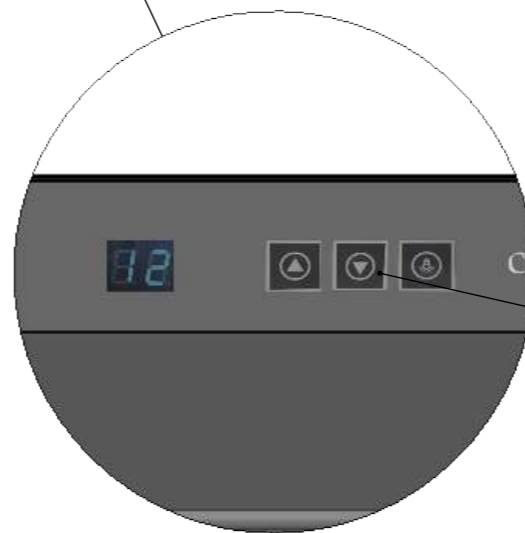

# CV018M

Notes:

	Date	Name	 <small>THE INFORMATION CONTAINED IN THIS DRAWING IS THE SOLE PROPERTY OF CAVANOVA. ANY REPRODUCTION IN PART OR AS A WHOLE WITHOUT THE WRITTEN PERMISSION OF CAVANOVA IS PROHIBITED.</small>	
Design:	03/12/2018	Diego		
Checked:		Diego		
Modified:		Diego		
Scale:	1:10	Part name: CV018M	Top assembly: CV018M	Client:
	Description:			Material:
	Vinoteca para 18botellas			Reference: CV018M
				Count:
				Pages: 1 OF 4

ALZADO  
355

PLANTA

Ventilación

Ventilación

648

PERFIL

557

control táctil  
temperatura  
y luz

Sign:

Scale: 1:10	Part name: CV018M	Top assembly: CV018M	Client:
Unit:			Material:

Description:  
Apertura de puerta

Reference: CV018M
Count:
Pages: 3 OF 4

MEDIDAS RECOMENDADAS	
ALTURA	673mm mín
PROFUNDIDAD	100mm mín (libre atrás)
ANCHURA	50mm por cada lado