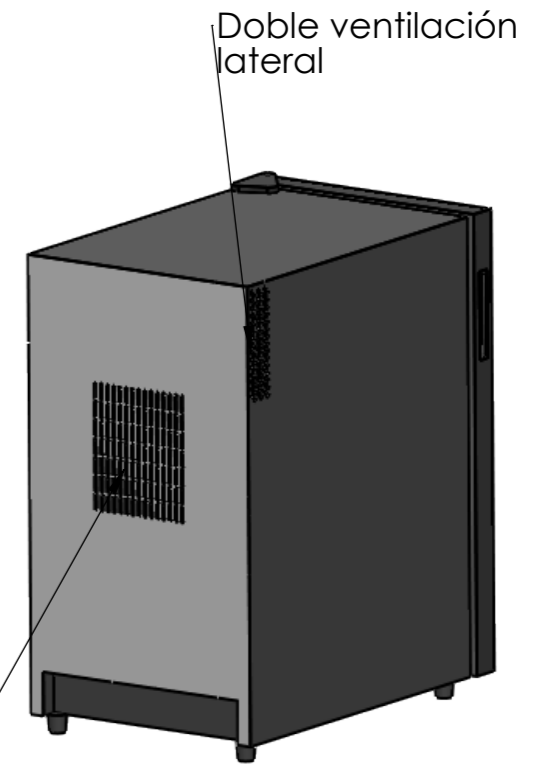

# CV018M

Notes:

	Date	Name	 <small>THE INFORMATION CONTAINED IN THIS DRAWING IS THE SOLE PROPERTY OF CAVANOVA. ANY REPRODUCTION IN PART OR AS A WHOLE WITHOUT THE WRITTEN PERMISSION OF CAVANOVA IS PROHIBITED.</small>	
Design:	03/12/2018	Diego		
Checked:		Diego		
Modified:		Diego		
Scale:	1:10	Part name: CV018M	Top assembly: CV018M	Client:
	Description:			Material:
	Vinoteca para 18botellas			Reference: CV018M
				Count:
				Pages: 1 OF 4

Sign:

Scale: 1:10	Part name: CV018M	Top assembly: CV018M	Client:
Unit:			Material:

Description:  
Apertura de puerta

Reference: CV018M
Count:
Pages: 3 OF 4

MEDIDAS RECOMENDADAS	
ALTURA	673mm mín
PROFUNDIDAD	100mm mín (libre atrás)
ANCHURA	50mm por cada lado

SECCIÓN C-C  
ESCALA 1 : 5

NO OBSTRUIR VENTILACIÓN

Medidas para hueco

Date	Name	 <small>THE INFORMATION CONTAINED IN THIS DRAWING IS THE SOLE PROPERTY OF CAVANOVA WINE S.L. IN MÁLAGA, SPAIN. ANY REPRODUCTION IN PART OR AS A WHOLE WITHOUT THE WRITTEN PERMISSION OF CAVANOVA WINE S.L. IS PROHIBITED.</small>		
Design:	09/10/2018			Diego
Checked:				Diego
Modified:				Diego
Scale: 1:10	Part name: CV018M-ENTORNO	Top assembly: CV018M	Client: Cavanova	
Unit: mm			Material: Varios	
	Description:	Reference: CV018M-ENTORNO		
	Empotramiento del equipo (built-in)	Count:		
		Pages: 4 OF 4		