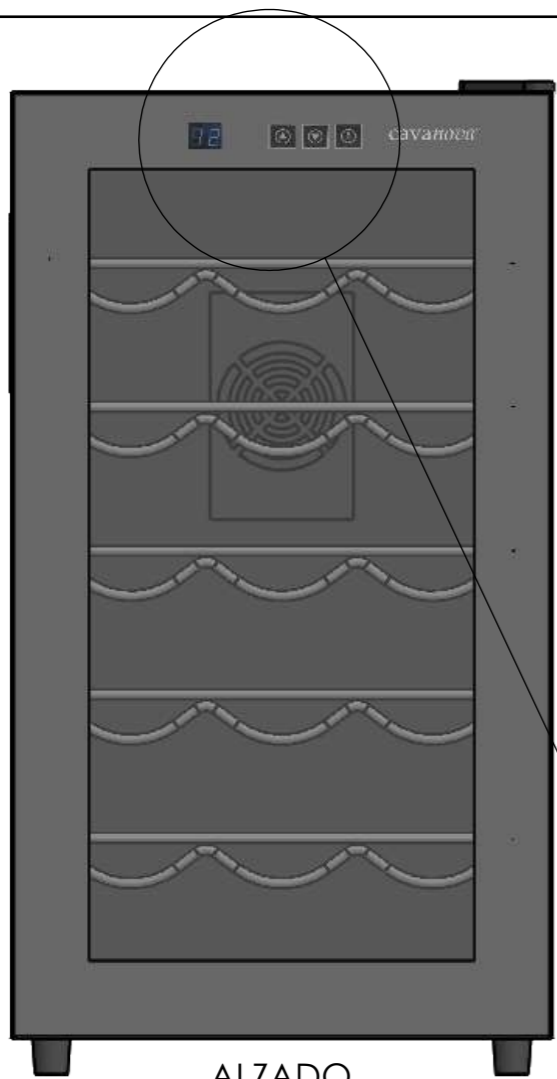

# CV018M

Notes:

	Date	Name	 <small>THE INFORMATION CONTAINED IN THIS DRAWING IS THE SOLE PROPERTY OF CAVANOVA. ANY REPRODUCTION IN PART OR AS A WHOLE WITHOUT THE WRITTEN PERMISSION OF CAVANOVA IS PROHIBITED.</small>	
Design:	03/12/2018	Diego		
Checked:		Diego		
Modified:		Diego		
Scale:	1:10	Part name: CV018M	Top assembly: CV018M	Client:
	Description:			Material:
	Vinoteca para 18botellas			Reference: CV018M
				Count:
				Pages: 1 OF 4

ALZADO  
355

PLANTA

Ventilación

Ventilación

648

PERFIL

557

control táctil  
temperatura  
y luz

	Date	Name
Design:	03/12/2018	Diego
Checked:		Diego
Modified:		Diego
Scale: 1:10	Part name: CV018M	
Unit:	Top assembly: CV018M	

**cavano**

THE INFORMATION CONTAINED IN THIS DRAWING IS THE SOLE PROPERTY OF CAVANOVA WINE S.L. IN MÁLAGA, SPAIN. ANY REPRODUCTION IN PART OR AS A WHOLE WITHOUT THE WRITTEN PERMISSION OF CAVANOVA WINE S.L. IS PROHIBITED.

Sign:

Scale: 1:10	Part name: CV018M	Top assembly: CV018M	Client:
Unit:			Material:

Description:  
Apertura de puerta

Reference: CV018M
Count:
Pages: 3 OF 4

MEDIDAS RECOMENDADAS	
ALTURA	673mm mín
PROFUNDIDAD	100mm mín (libre atrás)
ANCHURA	50mm por cada lado