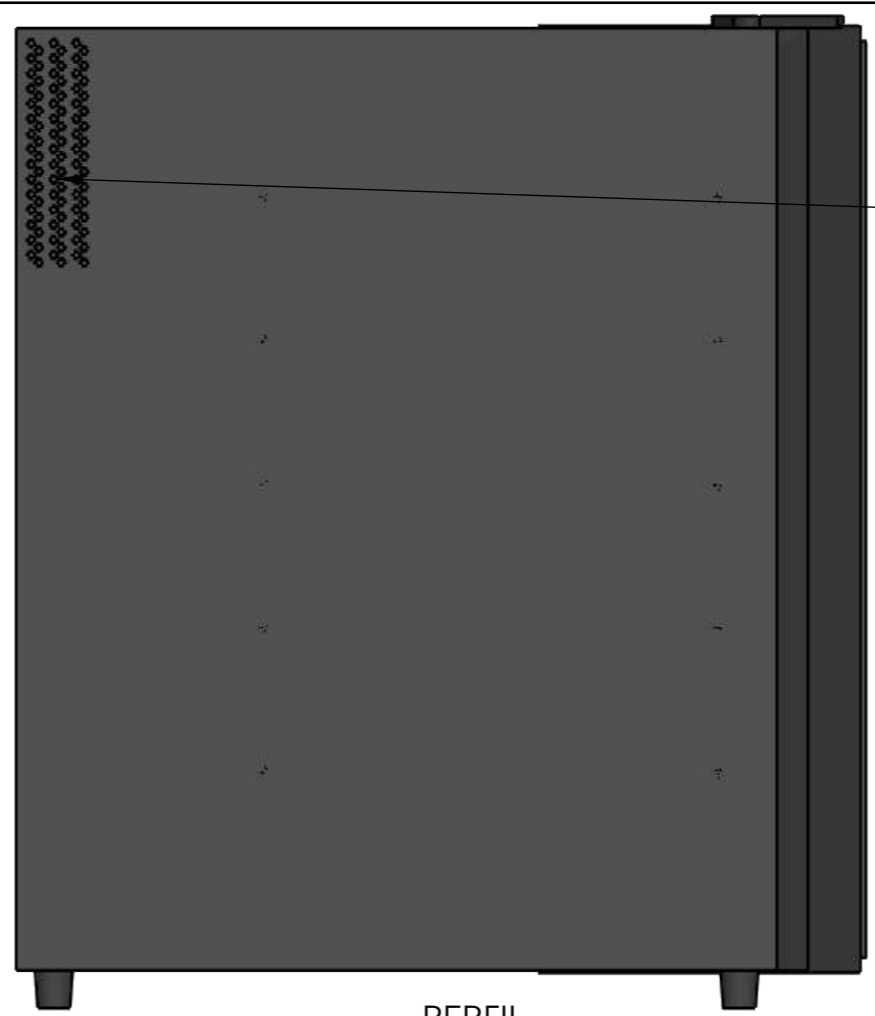

PERFIL

Ventilación