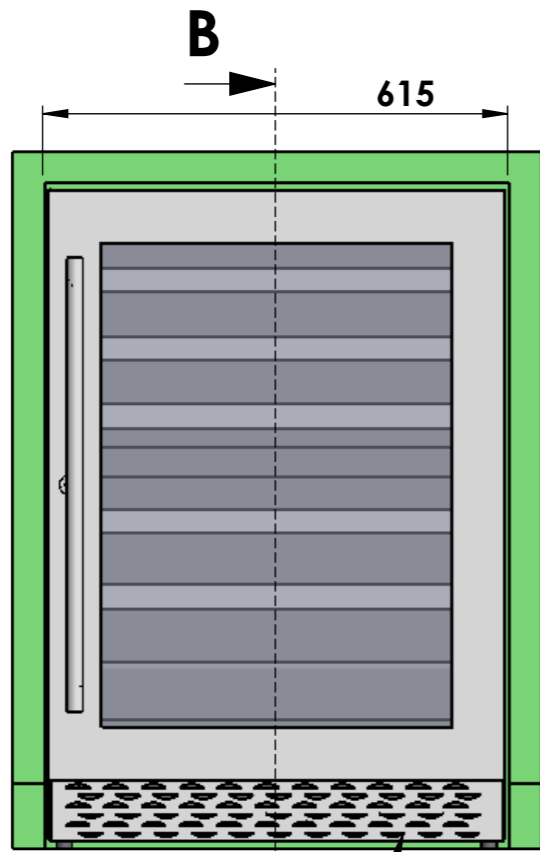

PLANTA

110°max

R600

Control de
temperaturas

	Date	Name	 <small>THE INFORMATION CONTAINED IN THIS DRAWING IS THE SOLE PROPERTY OF CAVANOVA WINE S.L. IN MÁLAGA, SPAIN. ANY REPRODUCTION IN PART OR AS A WHOLE WITHOUT THE WRITTEN PERMISSION OF CAVANOVA WINE S.L. IS PROHIBITED.</small>	
Design:	09/10/2018	Diego		
Checked:		Diego		
Modified:		Diego		
Scale: 1:20	Part name: CV060DT		Top assembly: CV046DT	Client: Cavanova
Unit: mm				Material: Varios
Sign: 	Description: Vinoteca 2 temperaturas para 46 botellas			Reference: cv060dt
				Count:
				Pages: 3 OF 4

MEDIDAS RECOMENDADAS	
ALTURA	880-895mm
ANCHURA	615mm
PROFUNDIDAD	620mm

SECCIÓN B-B
ESCALA 1 : 10

NO OBSTRUIR VENTILACIÓN

HUECO PARA INTEGRACIÓN EN MUEBLE

Date	Name	 <small>THE INFORMATION CONTAINED IN THIS DRAWING IS THE SOLE PROPERTY OF CAVANOVA WINE S.L. IN MÁLAGA, SPAIN. ANY REPRODUCTION IN PART OR AS A WHOLE WITHOUT THE WRITTEN PERMISSION OF CAVANOVA WINE S.L. IS PROHIBITED.</small>		
Design: 08/11/2018	Diego			
Checked:	Diego	Part name: CV060DT-ENTORNO	Top assembly: CV060T	Client:
Modified:	Diego			Material:
Scale: 1:20		Description: Integración del equipo en mueble		Reference: CV060DT-ENTORNO
Unit: mm				Count:
				Pages: 4 OF 4