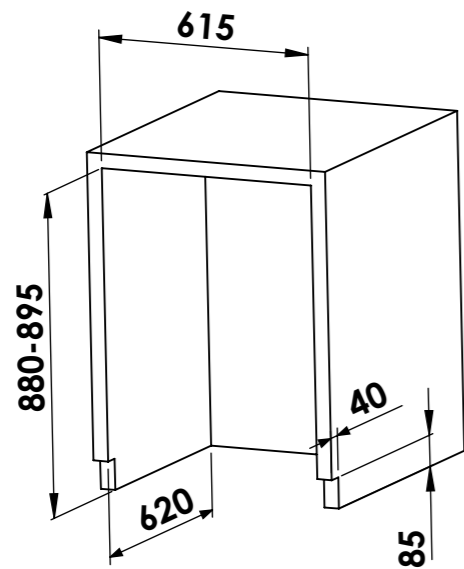

Sign:	Scale: 1:10	Part name: CV060DT	Top assembly: CV060T	Client: Cavanova	
	Unit: mm			Material: Acero inoxidable pintado	
		Description:			Reference: cv060DT
		Vinoteca para 60 botellas con 2 temperaturas			Count:
				Pages: 2 OF 4	

PLANTA

110°max

R600

Control de
temperaturas

	Date	Name	 <small>THE INFORMATION CONTAINED IN THIS DRAWING IS THE SOLE PROPERTY OF CAVANOVA WINE S.L. IN MÁLAGA, SPAIN. ANY REPRODUCTION IN PART OR AS A WHOLE WITHOUT THE WRITTEN PERMISSION OF CAVANOVA WINE S.L. IS PROHIBITED.</small>	
Design:	09/10/2018	Diego		
Checked:		Diego		
Modified:		Diego		
Scale: 1:20	Part name: CV060DT		Top assembly: CV046DT	Client: Cavanova
Unit: mm				Material: Varios
Sign: 	Description: Vinoteca 2 temperaturas para 46 botellas			Reference: cv060dt
				Count:
				Pages: 3 OF 4

MEDIDAS RECOMENDADAS	
ALTURA	880-895mm
ANCHURA	615mm
PROFUNDIDAD	620mm

SECCIÓN B-B
ESCALA 1 : 10

NO OBSTRUIR VENTILACIÓN

HUECO PARA INTEGRACIÓN EN MUEBLE

Date	Name	 <small>THE INFORMATION CONTAINED IN THIS DRAWING IS THE SOLE PROPERTY OF CAVANOVA WINE S.L. IN MÁLAGA, SPAIN. ANY REPRODUCTION IN PART OR AS A WHOLE WITHOUT THE WRITTEN PERMISSION OF CAVANOVA WINE S.L. IS PROHIBITED.</small>		
Design: 08/11/2018	Diego			
Checked:	Diego	Part name: CV060DT-ENTORNO	Top assembly: CV060T	Client:
Modified:	Diego			Material:
Scale: 1:20		Description: Integración del equipo en mueble		Reference: CV060DT-ENTORNO
Unit: mm				Count:
				Pages: 4 OF 4