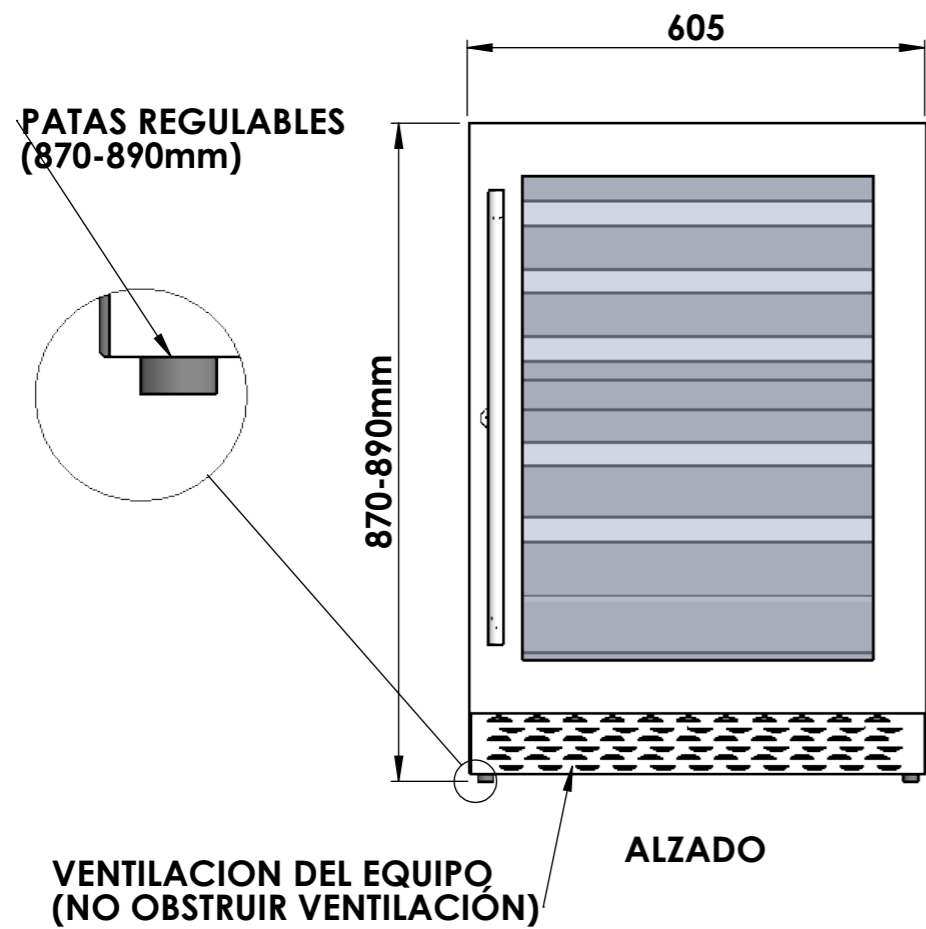

Sign:	Scale: 1:10	Part name: CV060DT	Top assembly: CV060T	Client: Cavanova
	Unit: mm			Material: Acero inoxidable pintado
		Description: Vinoteca para 60 botellas con 2 temperaturas		Reference: cv060dt
				Count:

Sign:	Scale: 1:10	Part name: CV060DT	Top assembly: CV060T	Client: Cavanova	
	Unit: mm			Material: Acero inoxidable pintado	
		Description:			Reference: cv060DT
		Vinoteca para 60 botellas con 2 temperaturas			Count:
				Pages: 2 OF 4	

PLANTA

110°max

R600

Control de
temperaturas

	Date	Name	 <small>THE INFORMATION CONTAINED IN THIS DRAWING IS THE SOLE PROPERTY OF CAVANOVA WINE S.L. IN MÁLAGA, SPAIN. ANY REPRODUCTION IN PART OR AS A WHOLE WITHOUT THE WRITTEN PERMISSION OF CAVANOVA WINE S.L. IS PROHIBITED.</small>	
Design:	09/10/2018	Diego		
Checked:		Diego		
Modified:		Diego		
Scale: 1:20	Part name: CV060DT		Top assembly: CV046DT	Client: Cavanova
Unit: mm				Material: Varios
Sign: 	Description: Vinoteca 2 temperaturas para 46 botellas			Reference: cv060dt
				Count:
				Pages: 3 OF 4

MEDIDAS RECOMENDADAS	
ALTURA	880-895mm
ANCHURA	615mm
PROFUNDIDAD	620mm

SECCIÓN B-B
ESCALA 1 : 10

NO OBSTRUIR VENTILACIÓN

HUECO PARA INTEGRACIÓN EN MUEBLE

Date	Name	 <small>THE INFORMATION CONTAINED IN THIS DRAWING IS THE SOLE PROPERTY OF CAVANOVA WINE S.L. IN MÁLAGA, SPAIN. ANY REPRODUCTION IN PART OR AS A WHOLE WITHOUT THE WRITTEN PERMISSION OF CAVANOVA WINE S.L. IS PROHIBITED.</small>		
Design: 08/11/2018	Diego			
Checked:	Diego	Part name: CV060DT-ENTORNO	Top assembly: CV060T	Client:
Modified:	Diego			Material:
Scale: 1:20		Description: Integración del equipo en mueble		Reference: CV060DT-ENTORNO
Unit: mm				Count:
				Pages: 4 OF 4