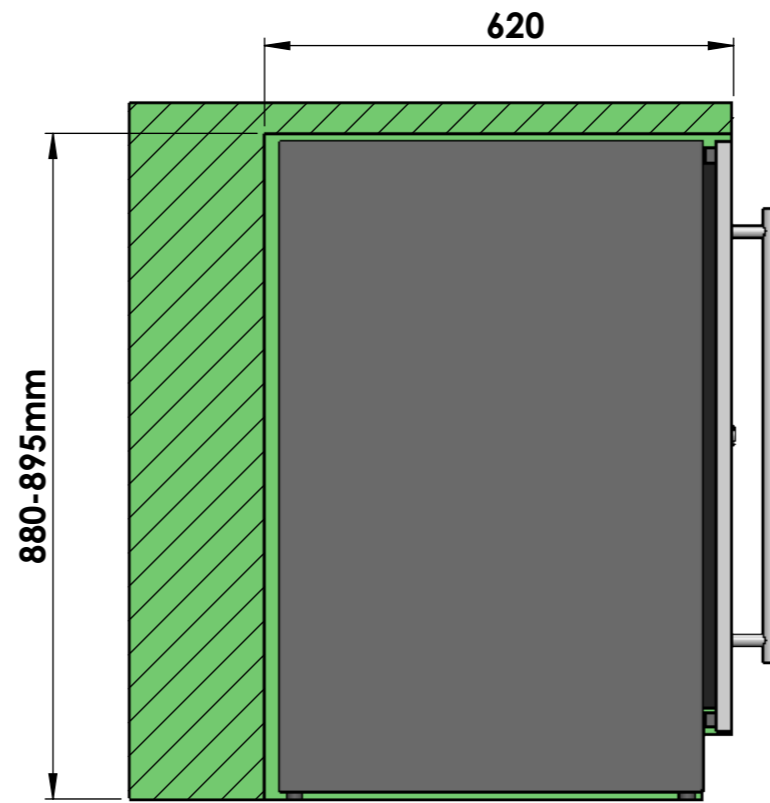

PLANTA

110°max

R600

Control de
temperaturas

	Date	Name	 <small>THE INFORMATION CONTAINED IN THIS DRAWING IS THE SOLE PROPERTY OF CAVANOVA WINE S.L. IN MÁLAGA, SPAIN. ANY REPRODUCTION IN PART OR AS A WHOLE WITHOUT THE WRITTEN PERMISSION OF CAVANOVA WINE S.L. IS PROHIBITED.</small>	
Design:	09/10/2018	Diego		
Checked:		Diego		
Modified:		Diego		
Scale: 1:20	Part name: CV060DT		Top assembly: CV046DT	Client: Cavanova
Unit: mm				Material: Varios
Sign: 	Description: Vinoteca 2 temperaturas para 46 botellas			Reference: cv060dt
				Count:
				Pages: 3 OF 4

MEDIDAS RECOMENDADAS	
ALTURA	880-895mm
ANCHURA	615mm
PROFUNDIDAD	620mm

SECCIÓN B-B
ESCALA 1 : 10

NO OBSTRUIR VENTILACIÓN

HUECO PARA INTEGRACIÓN EN MUEBLE

Date	Name	 <small>THE INFORMATION CONTAINED IN THIS DRAWING IS THE SOLE PROPERTY OF CAVANOVA WINE S.L. IN MÁLAGA, SPAIN. ANY REPRODUCTION IN PART OR AS A WHOLE WITHOUT THE WRITTEN PERMISSION OF CAVANOVA WINE S.L. IS PROHIBITED.</small>		
Design: 08/11/2018	Diego			
Checked:	Diego	Part name: CV060DT-ENTORNO	Top assembly: CV060T	Client:
Modified:	Diego			Material:
Scale: 1:20		Description: Integración del equipo en mueble		Reference: CV060DT-ENTORNO
Unit: mm				Count:
				Pages: 4 OF 4