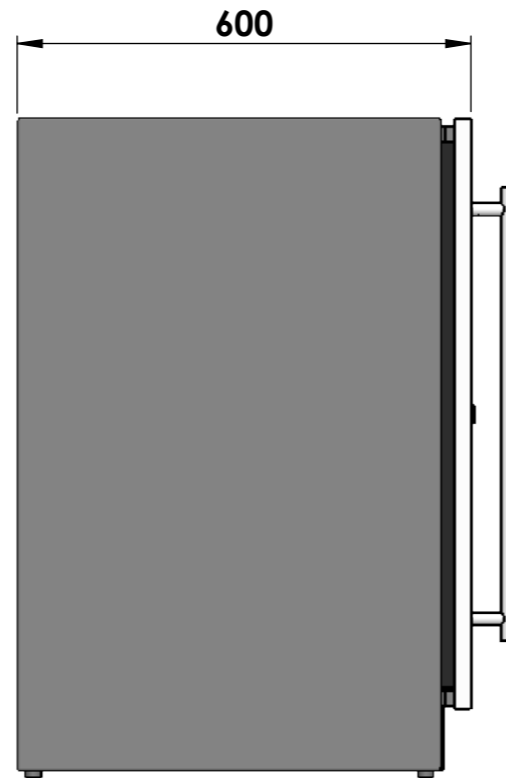

ALZADO

Ventilación del equipo (No obstruir)

PERFIL

CARACTERISTICAS	
Volumen	149L
Botellas	54
Rango de temperatura	5-20°C
Frecuencia	50Hz
Consumo	1(12°C)kw/d
Voltaje	220/240V
Ruido	43db
Refrigerante	R600a
Humedad interior	>70%RH
Sistema de frío	Compresor

	Date	Name	THE INFORMATION CONTAINED IN THIS DRAWING IS THE SOLE PROPERTY OF CAVANOVA WINE S.L. IN MÁLAGA, SPAIN. ANY REPRODUCTION IN PART OR AS A WHOLE WITHOUT THE WRITTEN PERMISSION OF CAVANOVA WINE S.L. IS PROHIBITED.
Design:	09/10/2018	Diego	
Checked:		Diego	
Modified:		Diego	

Sign:	Scale: 1:10	Part name: CV060T	Top assembly: CV060T	Client: Cavanova	
	Unit: mm			Material: Acero inoxidable pintado	
		Description:			Reference: cv060t
		Vinoteca para 54botellas			Count:
				Pages: 2 OF 4