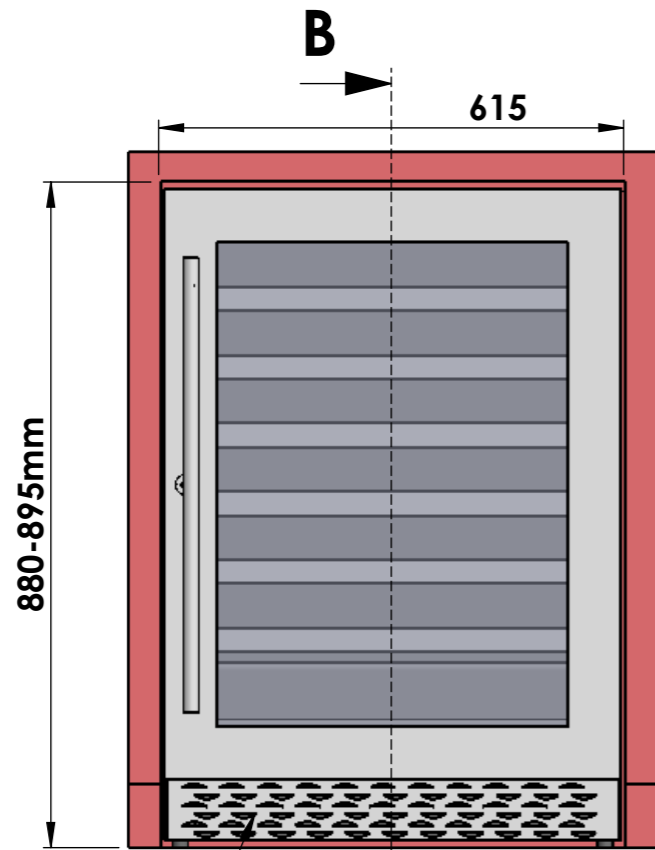

	Date	Name		
Design:	09/10/2018	Diego		
Checked:		Diego		
Modified:		Diego		
Sign:	Scale: 1:10	Part name: CV060T	Top assembly: CV060T	Client: Cavano
	Unit: mm			Material: Acero inoxidable pintado
		Description:	Reference: cv060t	
		Vinoteca para 54botellas	Count:	
			Pages: 1 OF 4	

Sign:	Scale: 1:10	Part name: CV060T	Top assembly: CV060T	Client: Cavanova	
	Unit: mm			Material: Acero inoxidable pintado	
		Description:			Reference: cv060t
		Vinoteca para 54botellas			Count:
				Pages: 2 OF 4	

	Date	Name	 <small>THE INFORMATION CONTAINED IN THIS DRAWING IS THE SOLE PROPERTY OF CAVANOVA WINE S.L. IN MÁLAGA, SPAIN. ANY REPRODUCTION IN PART OR AS A WHOLE WITHOUT THE WRITTEN PERMISSION OF CAVANOVA WINE S.L. IS PROHIBITED.</small>	
Design:	09/10/2018	Diego		
Checked:		Diego		
Modified:		Diego		
Scale: 1:10	Part name: CV060T		Top assembly: CV060T	Client: Cavanova
Unit: mm				Material: Varios
	Description:			Reference: cv060t
	Dimensiones con la puerta abierta			Count:
				Pages: 3 OF 4

MEDIDAS RECOMENDADAS	
ALTURA	880-895mm
ANCHURA	615mm
PROFUNDIDAD	620mm

SECCIÓN B-B
ESCALA 1 : 10

No obstruir ventilación

Hueco para integrar nevera en mueble

Date	Name	 <small>THE INFORMATION CONTAINED IN THIS DRAWING IS THE SOLE PROPERTY OF CAVANOVA WINE S.L. IN MÁLAGA, SPAIN. ANY REPRODUCTION IN PART OR AS A WHOLE WITHOUT THE WRITTEN PERMISSION OF CAVANOVA WINE S.L. IS PROHIBITED.</small>		
Design:	08/11/2018			Diego
Checked:				Diego
Modified:				Diego
Scale: 1:20	Part name:	Top assembly:	Client:	
Unit: mm	CV060T-ENTORNO	CV060T	Material:	
	Description: Integración del equipo en mueble		Reference: CV060T-ENTORNO	
			Count:	
			Pages: 4 OF 4	