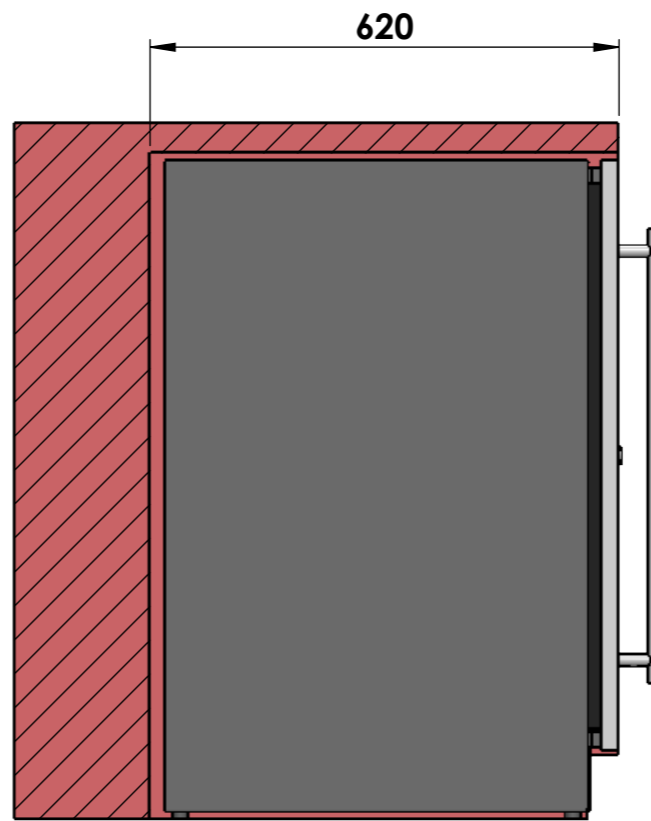

	Date	Name		
Design:	09/10/2018	Diego		
Checked:		Diego		
Modified:		Diego		
Sign:	Scale: 1:10	Part name: CV060T	Top assembly: CV060T	Client: Cavano
	Unit: mm			Material: Acero inoxidable pintado
		Description:	Reference: cv060t	
		Vinoteca para 54botellas	Count:	
			Pages: 1 OF 4	

Sign:	Scale: 1:10	Part name: CV060T	Top assembly: CV060T	Client: Cavanova	
	Unit: mm			Material: Acero inoxidable pintado	
		Description:			Reference: cv060t
		Vinoteca para 54botellas			Count:
				Pages: 2 OF 4	

	Date	Name	 <small>THE INFORMATION CONTAINED IN THIS DRAWING IS THE SOLE PROPERTY OF CAVANOVA WINE S.L. IN MÁLAGA, SPAIN. ANY REPRODUCTION IN PART OR AS A WHOLE WITHOUT THE WRITTEN PERMISSION OF CAVANOVA WINE S.L. IS PROHIBITED.</small>	
Design:	09/10/2018	Diego		
Checked:		Diego		
Modified:		Diego		
Scale: 1:10	Part name: CV060T		Top assembly: CV060T	Client: Cavanova
Unit: mm				Material: Varios
	Description:			Reference: cv060t
	Dimensiones con la puerta abierta			Count:
				Pages: 3 OF 4

MEDIDAS RECOMENDADAS	
ALTURA	880-895mm
ANCHURA	615mm
PROFUNDIDAD	620mm

SECCIÓN B-B
ESCALA 1 : 10

No obstruir ventilación

Hueco para integrar nevera en mueble

Date	Name	 <small>THE INFORMATION CONTAINED IN THIS DRAWING IS THE SOLE PROPERTY OF CAVANOVA WINE S.L. IN MÁLAGA, SPAIN. ANY REPRODUCTION IN PART OR AS A WHOLE WITHOUT THE WRITTEN PERMISSION OF CAVANOVA WINE S.L. IS PROHIBITED.</small>		
Design:	08/11/2018			Diego
Checked:				Diego
Modified:				Diego
Scale: 1:20	Part name:	Top assembly:	Client:	
Unit: mm	CV060T-ENTORNO	CV060T	Material:	
	Description: Integración del equipo en mueble		Reference: CV060T-ENTORNO	
			Count:	
			Pages: 4 OF 4	