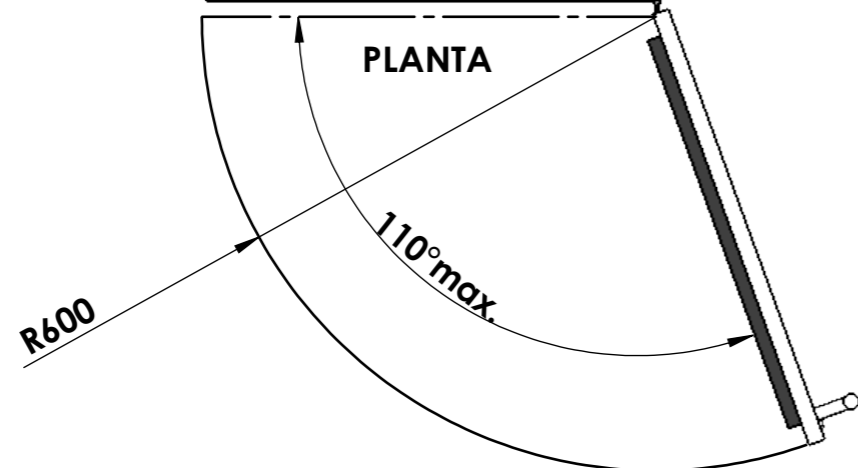

6 Baldas de madera
acabado en inoxidable

Baldas extraíbles

No obstruir ventilación

ALZADO

PERFIL

Control de temperatura

PLANTA

Sign:

	Date	Name	 THE INFORMATION CONTAINED IN THIS DRAWING IS THE SOLE PROPERTY OF CAVANOVA WINE S.L. IN MÁLAGA, SPAIN. ANY REPRODUCTION IN PART OR AS A WHOLE WITHOUT THE WRITTEN PERMISSION OF CAVANOVA WINE S.L. IS PROHIBITED.	
Design:	09/10/2018	Diego		
Checked:		Diego		
Modified:		Diego		
Scale: 1:10	Part name: CV060T		Top assembly: CV060T	Client: Cavanova
Unit: mm				Material: Varios
	Description:			Reference: cv060t
	Dimensiones con la puerta abierta			Count:
				Pages: 3 OF 4