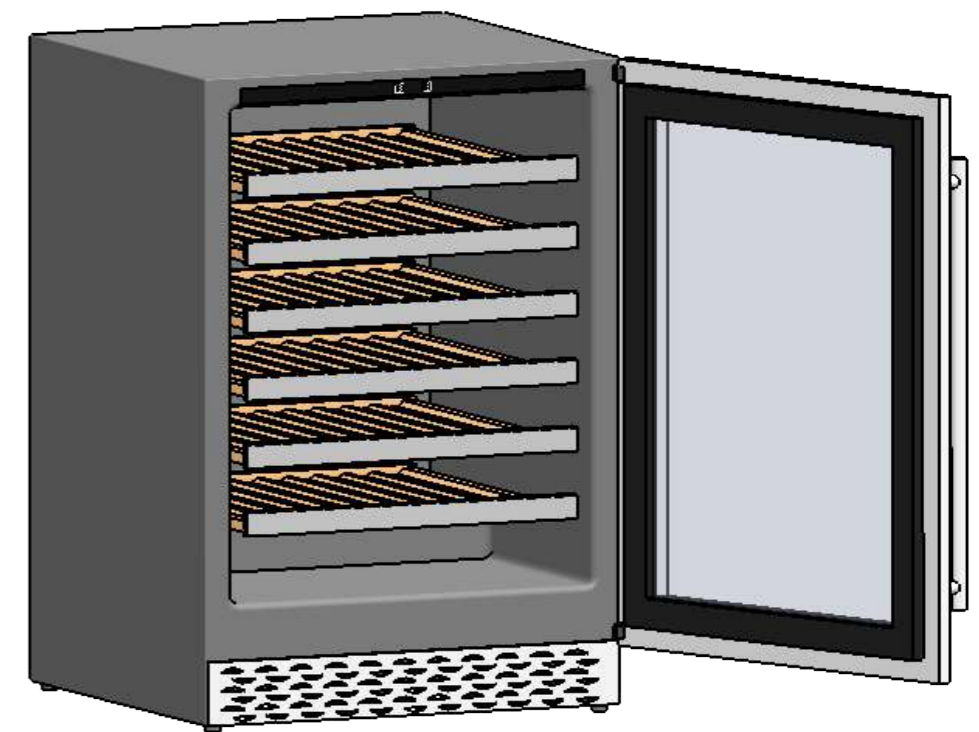

	Date	Name		
Design:	09/10/2018	Diego		
Checked:		Diego		
Modified:		Diego		
Sign:	Scale: 1:10	Part name: CV060T	Top assembly: CV060T	Client: Cavano
	Unit: mm			Material: Acero inoxidable pintado
		Description:	Reference: cv060t	
		Vinoteca para 54botellas	Count:	
			Pages: 1 OF 4	

6 Baldas de madera
acabado en inoxidable

Baldas extraíbles

No obstruir ventilación

ALZADO

PERFIL

Control de temperatura

PLANTA

Sign:

MEDIDAS RECOMENDADAS	
ALTURA	880-895mm
ANCHURA	615mm
PROFUNDIDAD	620mm

SECCIÓN B-B
ESCALA 1 : 10

No obstruir ventilación

Hueco para integrar nevera en mueble

Date	Name	 <small>THE INFORMATION CONTAINED IN THIS DRAWING IS THE SOLE PROPERTY OF CAVANOVA WINE S.L. IN MÁLAGA, SPAIN. ANY REPRODUCTION IN PART OR AS A WHOLE WITHOUT THE WRITTEN PERMISSION OF CAVANOVA WINE S.L. IS PROHIBITED.</small>		
Design:	08/11/2018			Diego
Checked:				Diego
Modified:				Diego
Scale: 1:20	Part name:	Top assembly:	Client:	
Unit: mm	CV060T-ENTORNO	CV060T	Material:	
	Description: Integración del equipo en mueble		Reference: CV060T-ENTORNO	
			Count:	
			Pages: 4 OF 4	