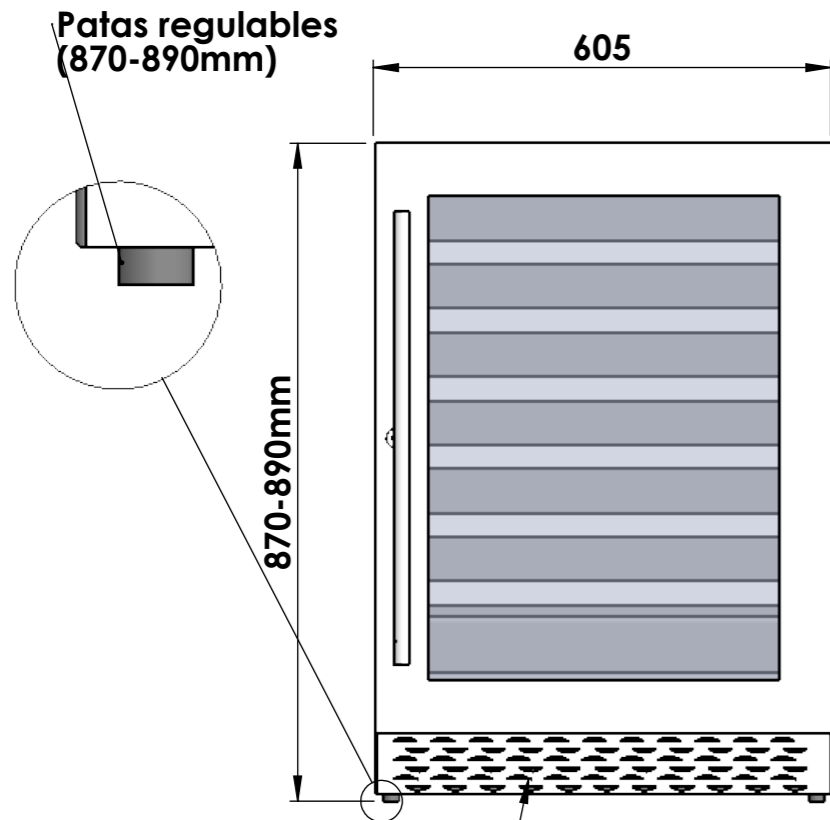

	Date	Name		
Design:	09/10/2018	Diego		
Checked:		Diego		
Modified:		Diego		
Sign:	Scale: 1:10	Part name: CV060T	Top assembly: CV060T	Client: Cavano
	Unit: mm			Material: Acero inoxidable pintado
		Description:	Reference: cv060t	
		Vinoteca para 54botellas	Count:	
			Pages: 1 OF 4	

Sign:	Scale: 1:10	Part name: CV060T	Top assembly: CV060T	Client: Cavanova	
	Unit: mm			Material: Acero inoxidable pintado	
		Description:			Reference: cv060t
		Vinoteca para 54botellas			Count:
				Pages: 2 OF 4	

	Date	Name	 <small>THE INFORMATION CONTAINED IN THIS DRAWING IS THE SOLE PROPERTY OF CAVANOVA WINE S.L. IN MÁLAGA, SPAIN. ANY REPRODUCTION IN PART OR AS A WHOLE WITHOUT THE WRITTEN PERMISSION OF CAVANOVA WINE S.L. IS PROHIBITED.</small>	
Design:	09/10/2018	Diego		
Checked:		Diego		
Modified:		Diego		
Scale: 1:10	Part name: CV060T		Top assembly: CV060T	Client: Cavanova
Unit: mm				Material: Varios
	Description:			Reference: cv060t
	Dimensiones con la puerta abierta			Count:
				Pages: 3 OF 4

MEDIDAS RECOMENDADAS	
ALTURA	880-895mm
ANCHURA	615mm
PROFUNDIDAD	620mm

SECCIÓN B-B
ESCALA 1 : 10

No obstruir ventilación

Hueco para integrar nevera en mueble

Date	Name	 <small>THE INFORMATION CONTAINED IN THIS DRAWING IS THE SOLE PROPERTY OF CAVANOVA WINE S.L. IN MÁLAGA, SPAIN. ANY REPRODUCTION IN PART OR AS A WHOLE WITHOUT THE WRITTEN PERMISSION OF CAVANOVA WINE S.L. IS PROHIBITED.</small>		
Design:	08/11/2018			Diego
Checked:				Diego
Modified:				Diego
Scale: 1:20	Part name:	Top assembly:	Client:	
Unit: mm	CV060T-ENTORNO	CV060T	Material:	
	Description: Integración del equipo en mueble		Reference: CV060T-ENTORNO	
			Count:	
			Pages: 4 OF 4	