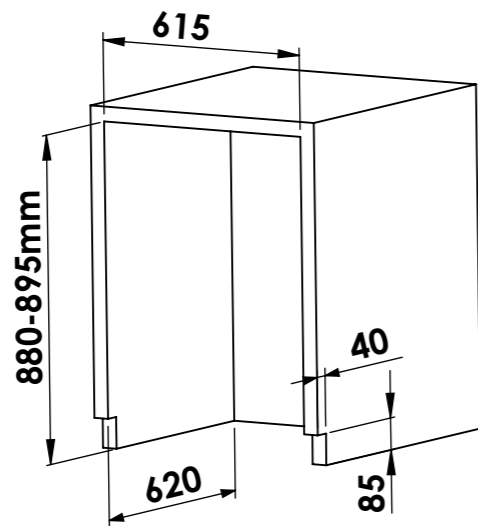

	Date	Name		
Design:	09/10/2018	Diego		
Checked:		Diego		
Modified:		Diego		
Sign:	Scale: 1:10	Part name: CV060T	Top assembly: CV060T	Client: Cavano
	Unit: mm			Material: Acero inoxidable pintado
		Description:	Reference: cv060t	
		Vinoteca para 54botellas	Count:	
			Pages: 1 OF 4	

Sign:	Scale: 1:10	Part name: CV060T	Top assembly: CV060T	Client: Cavanova	
	Unit: mm			Material: Acero inoxidable pintado	
		Description:			Reference: cv060t
		Vinoteca para 54botellas			Count:
				Pages: 2 OF 4	

	Date	Name	 <small>THE INFORMATION CONTAINED IN THIS DRAWING IS THE SOLE PROPERTY OF CAVANOVA WINE S.L. IN MÁLAGA, SPAIN. ANY REPRODUCTION IN PART OR AS A WHOLE WITHOUT THE WRITTEN PERMISSION OF CAVANOVA WINE S.L. IS PROHIBITED.</small>	
Design:	09/10/2018	Diego		
Checked:		Diego		
Modified:		Diego		
Scale: 1:10	Part name: CV060T		Top assembly: CV060T	Client: Cavanova
Unit: mm				Material: Varios
	Description:			Reference: cv060t
	Dimensiones con la puerta abierta			Count:
				Pages: 3 OF 4

MEDIDAS RECOMENDADAS	
ALTURA	880-895mm
ANCHURA	615mm
PROFUNDIDAD	620mm

SECCIÓN B-B
ESCALA 1 : 10

No obstruir ventilación

Hueco para integrar nevera en mueble

Date	Name	 <small>THE INFORMATION CONTAINED IN THIS DRAWING IS THE SOLE PROPERTY OF CAVANOVA WINE S.L. IN MÁLAGA, SPAIN. ANY REPRODUCTION IN PART OR AS A WHOLE WITHOUT THE WRITTEN PERMISSION OF CAVANOVA WINE S.L. IS PROHIBITED.</small>		
Design:	08/11/2018			Diego
Checked:				Diego
Modified:				Diego
Scale: 1:20	Part name:	Top assembly:	Client:	
Unit: mm	CV060T-ENTORNO	CV060T	Material:	
	Description: Integración del equipo en mueble		Reference: CV060T-ENTORNO	
			Count:	
			Pages: 4 OF 4	