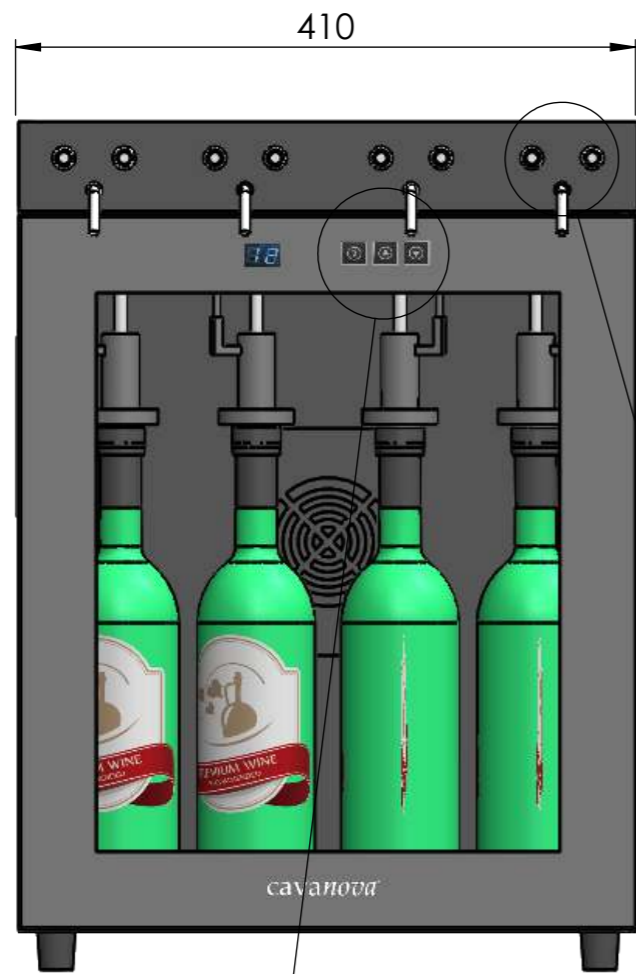

# VH04N

Notes:	Design:	Date: 03/12/2018	Name: Diego	<p style="text-align: center;"><b>Vinoglass</b></p> <p style="text-align: center; font-size: small;">THE INFORMATION CONTAINED IN THIS DRAWING IS THE SOLE PROPERTY OF VINOGLASS. ANY REPRODUCTION IN PART OR AS A WHOLE WITHOUT THE WRITTEN PERMISSION OF VINOGLASS IS PROHIBITED.</p>
	Checked:		Diego	
	Modified:		Diego	
	Scale: 1:10	Part name: VH04N	Top assembly: VH04N	
		Description: Dispensador para 4 botellas		Material:
				Reference: VH04N
				Count:
				Pages: 1 OF 4

ALZADO

PERFIL

Control de luz y temperatura

Botón de soplo de gas

Botón para vino

Dispensador

DATOS TECNICOS	
Volumen	14L
Frecuencia	50-60hz
Consumo	0.35(15°C)
Voltaje	220/240-110/115V
Ruido	38db
Humedad interior	>70%RH
Sistema de frío	Termoeléctrico
Botellas	4
Peso	10.2kg
Rango de temperatura	12-18°C

Sign:

Scale: 1:10  
Unit:

Part name: VH04N  
Top assembly: VH04N

Description:  
Dispensador para 4 botellas

Client:  
Material:  
Reference: VH04N  
Count:  
Pages: 2 OF 4

ALZADO

PERFIL

PLANTA

	Date	Name
Design:	03/12/2018	Diego
Checked:		Diego
Modified:		Diego
Scale: 1:10	Part name: VH04N	
Unit:	Top assembly: VH04N	

**Vinoglass**

THE INFORMATION CONTAINED IN THIS DRAWING IS THE SOLE PROPERTY OF VINOGLASS. ANY REPRODUCTION IN PART OR AS A WHOLE WITHOUT THE WRITTEN PERMISSION OF VINOGLASS IS PROHIBITED.