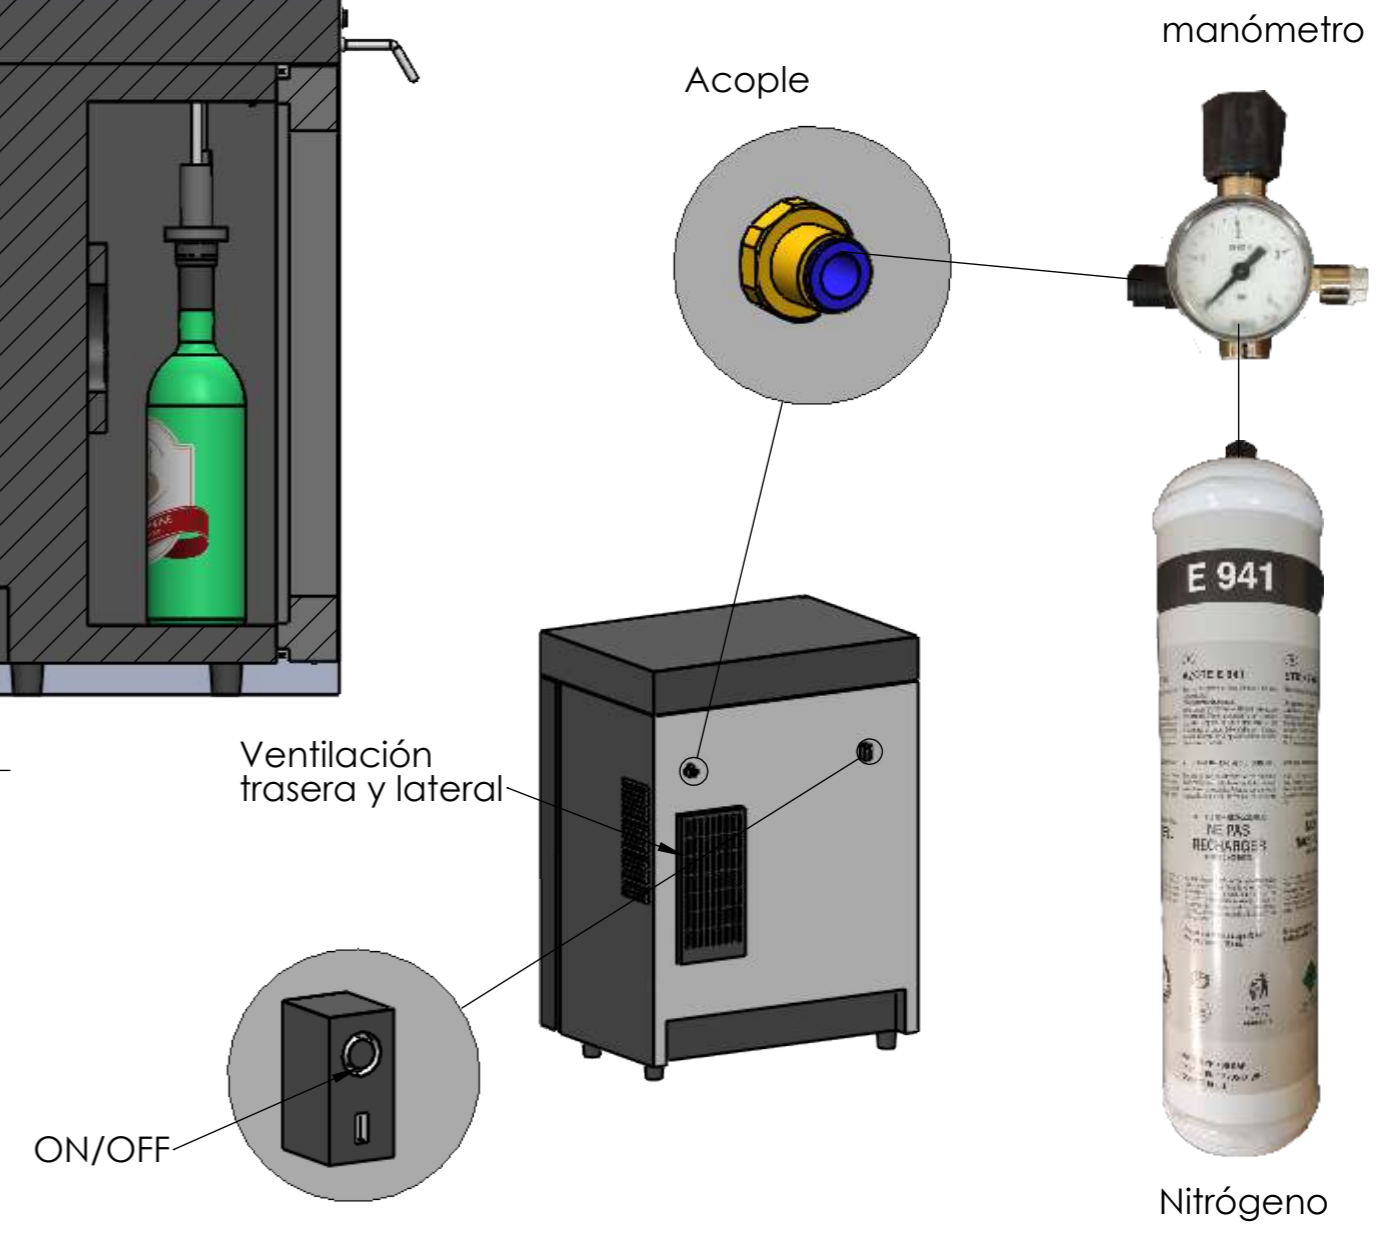

	Date	Name
Design:	03/12/2018	Diego
Checked:		Diego
Modified:		Diego
Scale: 1:10	Part name: VH04N	
Unit:	Top assembly: VH04N	

**Vinoglass**

THE INFORMATION CONTAINED IN THIS DRAWING IS THE SOLE PROPERTY OF VINOGLASS. ANY REPRODUCTION IN PART OR AS A WHOLE WITHOUT THE WRITTEN PERMISSION OF VINOGLASS IS PROHIBITED.

		Date	Name	 <p>THE INFORMATION CONTAINED IN THIS DRAWING IS THE SOLE PROPERTY OF VINOGLASS. ANY REPRODUCTION IN PART OR AS A WHOLE WITHOUT THE WRITTEN PERMISSION OF VINOGLASS IS PROHIBITED.</p>	
Design:		09/10/2018	Diego		
Checked:			Diego		
Modified:			Diego		
Scale:	1:10	Part name: VH04N-ENTORNO		Top assembly: VH04N	Client: Cavanova
Unit:	mm				Material: Varios
		Description:			Reference: VH04N-ENTORNO
		Empotramiento del equipo (built-in)			Count:
					Pages: 4 OF 4