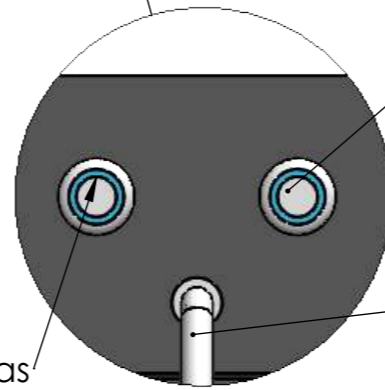

# VH04N

Notes:	Design:	Date: 03/12/2018	Name: Diego	<p style="text-align: center;"><b>Vinoglass</b></p> <p style="text-align: center; font-size: small;">THE INFORMATION CONTAINED IN THIS DRAWING IS THE SOLE PROPERTY OF VINOGLASS. ANY REPRODUCTION IN PART OR AS A WHOLE WITHOUT THE WRITTEN PERMISSION OF VINOGLASS IS PROHIBITED.</p>
	Checked:		Diego	
	Modified:		Diego	
	Scale: 1:10	Part name: VH04N	Top assembly: VH04N	
		Description: Dispensador para 4 botellas		Material:
				Reference: VH04N
				Count:
				Pages: 1 OF 4

ALZADO

PERFIL

Control de luz y temperatura

Botón de soplo de gas

Botón para vino

Dispensador

DATOS TECNICOS	
Volumen	14L
Frecuencia	50-60hz
Consumo	0.35(15°C)
Voltaje	220/240-110/115V
Ruido	38db
Humedad interior	>70%RH
Sistema de frío	Termoeléctrico
Botellas	4
Peso	10.2kg
Rango de temperatura	12-18°C

Sign:

Scale: 1:10  
Unit:

Part name: VH04N  
Top assembly: VH04N

Description:  
Dispensador para 4 botellas

Client:  
Material:  
Reference: VH04N  
Count:  
Pages: 2 OF 4

ALZADO

PERFIL

PLANTA

	Date	Name
Design:	03/12/2018	Diego
Checked:		Diego
Modified:		Diego
Scale: 1:10	Part name: VH04N	
Unit:	Top assembly: VH04N	

**Vinoglass**

THE INFORMATION CONTAINED IN THIS DRAWING IS THE SOLE PROPERTY OF VINOGLASS. ANY REPRODUCTION IN PART OR AS A WHOLE WITHOUT THE WRITTEN PERMISSION OF VINOGLASS IS PROHIBITED.