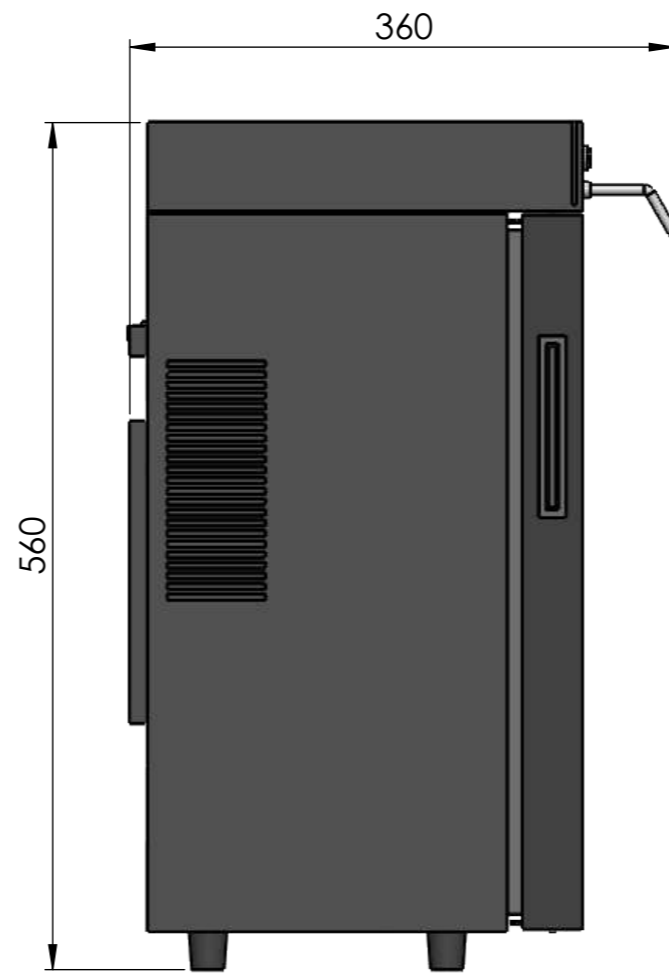

# VH04N

Notes:	Design:	Date: 03/12/2018	Name: Diego	<p style="text-align: center;"><b>Vinoglass</b></p> <p style="text-align: center; font-size: small;">THE INFORMATION CONTAINED IN THIS DRAWING IS THE SOLE PROPERTY OF VINOGLASS. ANY REPRODUCTION IN PART OR AS A WHOLE WITHOUT THE WRITTEN PERMISSION OF VINOGLASS IS PROHIBITED.</p>
	Checked:		Diego	
	Modified:		Diego	
	Scale: 1:10	Part name: VH04N	Top assembly: VH04N	
		Description: Dispensador para 4 botellas		Material:
				Reference: VH04N
				Count:
				Pages: 1 OF 4

ALZADO

PERFIL

Control de luz y temperatura

Botón de soplo de gas

Botón para vino

Dispensador

DATOS TECNICOS	
Volumen	14L
Frecuencia	50-60hz
Consumo	0.35(15°C)
Voltaje	220/240-110/115V
Ruido	38db
Humedad interior	>70%RH
Sistema de frío	Termoeléctrico
Botellas	4
Peso	10.2kg
Rango de temperatura	12-18°C

	Date	Name
Design:	03/12/2018	Diego
Checked:		Diego
Modified:		Diego
Scale: 1:10	Part name: VH04N	
Unit:	Top assembly: VH04N	

**Vinoglass**

THE INFORMATION CONTAINED IN THIS DRAWING IS THE SOLE PROPERTY OF VINOGLASS. ANY REPRODUCTION IN PART OR AS A WHOLE WITHOUT THE WRITTEN PERMISSION OF VINOGLASS IS PROHIBITED.

Sign:

Description:  
Dispensador para 4 botellas

Client:
Material:
Reference: VH04N
Count:
Pages: 3 OF 4

MEDIDA RECOMENDADAS	
Profundidad	400mm
Altura	580
Anchura	50mm por cada lado

Hueco para dispensador