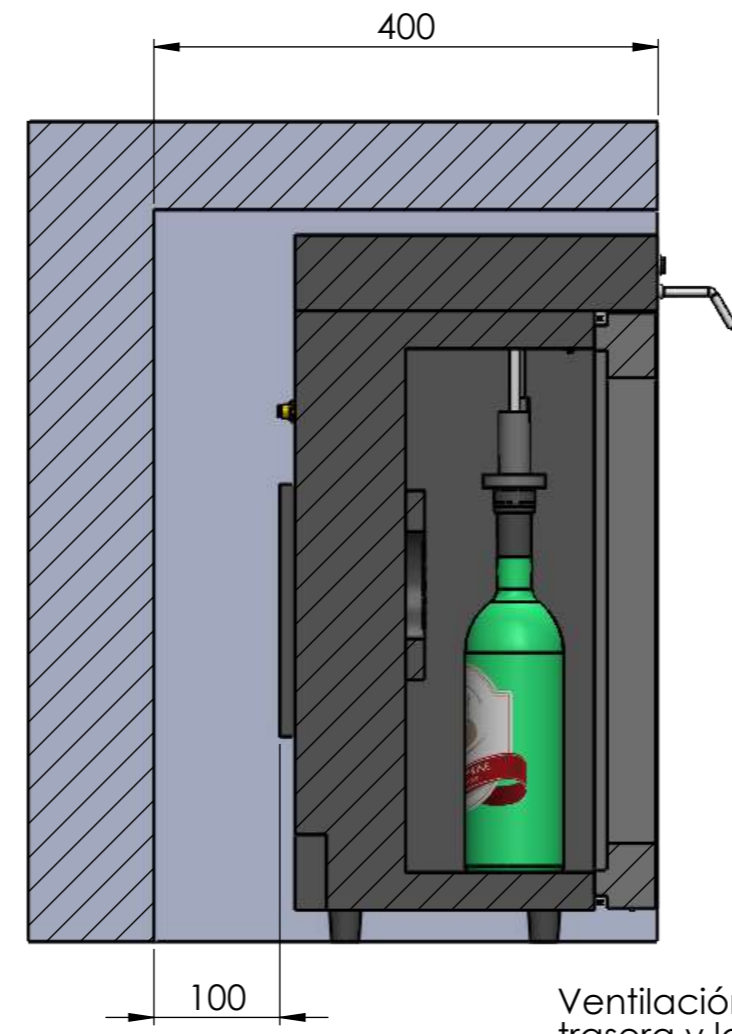

# VH04N

Notes:	Design:	Date: 03/12/2018	Name: Diego	<p style="text-align: center;"><b>Vinoglass</b></p> <p style="text-align: center; font-size: small;">THE INFORMATION CONTAINED IN THIS DRAWING IS THE SOLE PROPERTY OF VINOGLASS. ANY REPRODUCTION IN PART OR AS A WHOLE WITHOUT THE WRITTEN PERMISSION OF VINOGLASS IS PROHIBITED.</p>
	Checked:		Diego	
	Modified:		Diego	
	Scale: 1:10	Part name: VH04N	Top assembly: VH04N	
		Description: Dispensador para 4 botellas		Material:
				Reference: VH04N
				Count:
				Pages: 1 OF 4

	Date	Name
Design:	03/12/2018	Diego
Checked:		Diego
Modified:		Diego
Scale: 1:10	Part name: VH04N	
Unit:	Top assembly: VH04N	

**Vinoglass**

THE INFORMATION CONTAINED IN THIS DRAWING IS THE SOLE PROPERTY OF VINOGLASS. ANY REPRODUCTION IN PART OR AS A WHOLE WITHOUT THE WRITTEN PERMISSION OF VINOGLASS IS PROHIBITED.

Sign:

Description:  
Dispensador para 4 botellas

Client:
Material:
Reference: VH04N
Count:
Pages: 3 OF 4

MEDIDA RECOMENDADAS	
Profundidad	400mm
Altura	580
Anchura	50mm por cada lado

Hueco para dispensador