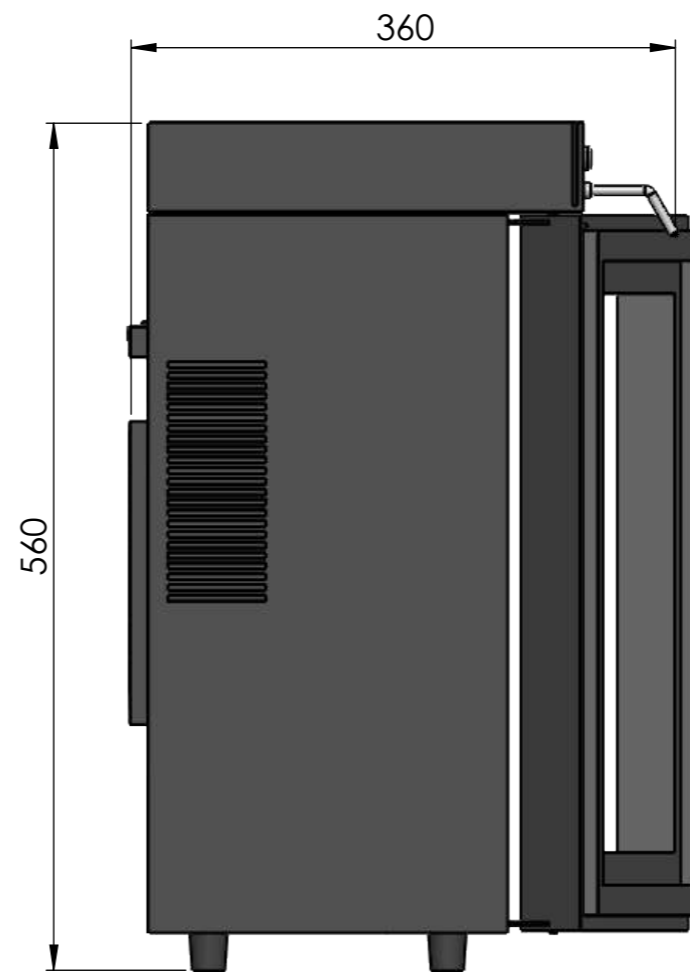

# VH04N

Notes:	Design:	Date: 03/12/2018	Name: Diego	<p style="text-align: center;"><b>Vinoglass</b></p> <p style="text-align: center; font-size: small;">THE INFORMATION CONTAINED IN THIS DRAWING IS THE SOLE PROPERTY OF VINOGLASS. ANY REPRODUCTION IN PART OR AS A WHOLE WITHOUT THE WRITTEN PERMISSION OF VINOGLASS IS PROHIBITED.</p>
	Checked:		Diego	
	Modified:		Diego	
	Scale: 1:10	Part name: VH04N	Top assembly: VH04N	
		Description: Dispensador para 4 botellas		Material:
				Reference: VH04N
				Count:
				Pages: 1 OF 4

ALZADO

PERFIL

Control de luz y temperatura

Botón de soplo de gas

Botón para vino

Dispensador

DATOS TECNICOS	
Volumen	14L
Frecuencia	50-60hz
Consumo	0.35(15°C)
Voltaje	220/240-110/115V
Ruido	38db
Humedad interior	>70%RH
Sistema de frío	Termoeléctrico
Botellas	4
Peso	10.2kg
Rango de temperatura	12-18°C

Sign:

Scale: 1:10  
Unit:

Part name: VH04N  
Top assembly: VH04N

Description:  
Dispensador para 4 botellas

Client:  
Material:  
Reference: VH04N  
Count:  
Pages: 2 OF 4

ALZADO

PERFIL

PLANTA

	Date	Name
Design:	03/12/2018	Diego
Checked:		Diego
Modified:		Diego
Scale: 1:10	Part name: VH04N	
Unit:	Top assembly: VH04N	

**Vinoglass**

THE INFORMATION CONTAINED IN THIS DRAWING IS THE SOLE PROPERTY OF VINOGLASS. ANY REPRODUCTION IN PART OR AS A WHOLE WITHOUT THE WRITTEN PERMISSION OF VINOGLASS IS PROHIBITED.