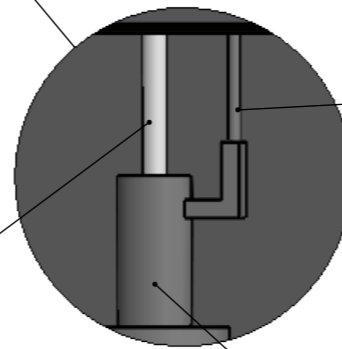

vino

nitrógeno

brida para botella

DATOS TECNICOS	
Volumen	14L
Frecuencia	50-60hz
Consumo	0.35(15°C)
Voltaje	220/240-110/115V
Ruido	38db
Humedad interior	>70%RH
Sistema de frío	Termoeléctrico
Botellas	4
Peso	10.2kg
Rango de temperatura	12-18°C

	Date	Name
Design:	03/12/2018	Diego
Checked:		Diego
Modified:		Diego
Scale: 1:10	Part name: VH04N	
Unit:	Top assembly: VH04N	

Vinoglass

THE INFORMATION CONTAINED IN THIS DRAWING IS THE SOLE PROPERTY OF VINOGLASS. ANY REPRODUCTION IN PART OR AS A WHOLE WITHOUT THE WRITTEN PERMISSION OF VINOGLASS IS PROHIBITED.

Sign:

Description:
Dispensador para 4 botellas

Client:
Material:
Reference: VH04N
Count:
Pages: 3 OF 4