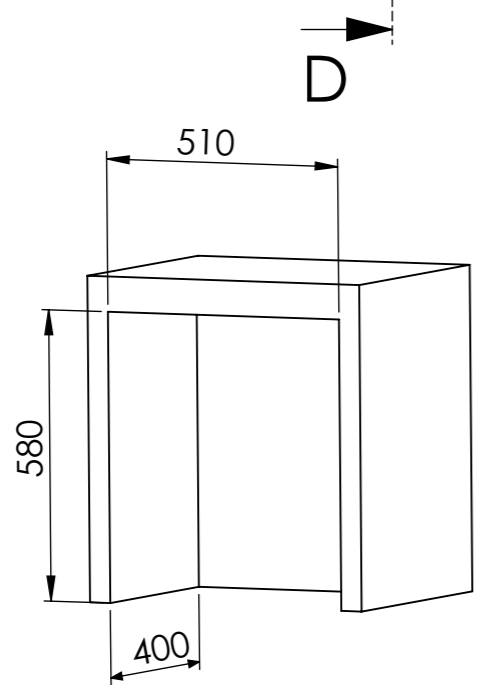

# VH04N

Notes:	Design:	Date: 03/12/2018	Name: Diego	<p style="text-align: center;"><b>Vinoglass</b></p> <p style="text-align: center; font-size: small;">THE INFORMATION CONTAINED IN THIS DRAWING IS THE SOLE PROPERTY OF VINOGLASS. ANY REPRODUCTION IN PART OR AS A WHOLE WITHOUT THE WRITTEN PERMISSION OF VINOGLASS IS PROHIBITED.</p>
	Checked:		Diego	
	Modified:		Diego	
	Scale: 1:10	Part name: VH04N	Top assembly: VH04N	
		Description: Dispensador para 4 botellas		Material:
				Reference: VH04N
				Count:
				Pages: 1 OF 4

	Date	Name
Design:	03/12/2018	Diego
Checked:		Diego
Modified:		Diego
Scale: 1:10	Part name: VH04N	
Unit:	Top assembly: VH04N	

**Vinoglass**

THE INFORMATION CONTAINED IN THIS DRAWING IS THE SOLE PROPERTY OF VINOGLASS. ANY REPRODUCTION IN PART OR AS A WHOLE WITHOUT THE WRITTEN PERMISSION OF VINOGLASS IS PROHIBITED.

Sign:

Description:  
Dispensador para 4 botellas

Client:
Material:
Reference: VH04N
Count:
Pages: 3 OF 4

MEDIDA RECOMENDADAS	
Profundidad	400mm
Altura	580
Anchura	50mm por cada lado

Hueco para dispensador

		Date	Name	 <p>THE INFORMATION CONTAINED IN THIS DRAWING IS THE SOLE PROPERTY OF VINOGLASS. ANY REPRODUCTION IN PART OR AS A WHOLE WITHOUT THE WRITTEN PERMISSION OF VINOGLASS IS PROHIBITED.</p>	
Design:		09/10/2018	Diego		
Checked:			Diego		
Modified:			Diego		
Scale:	1:10	Part name: VH04N-ENTORNO		Top assembly: VH04N	Client: Cavanova
Unit:	mm				Material: Varios
		Description:			Reference: VH04N-ENTORNO
		Empotramiento del equipo (built-in)			Count:
					Pages: 4 OF 4