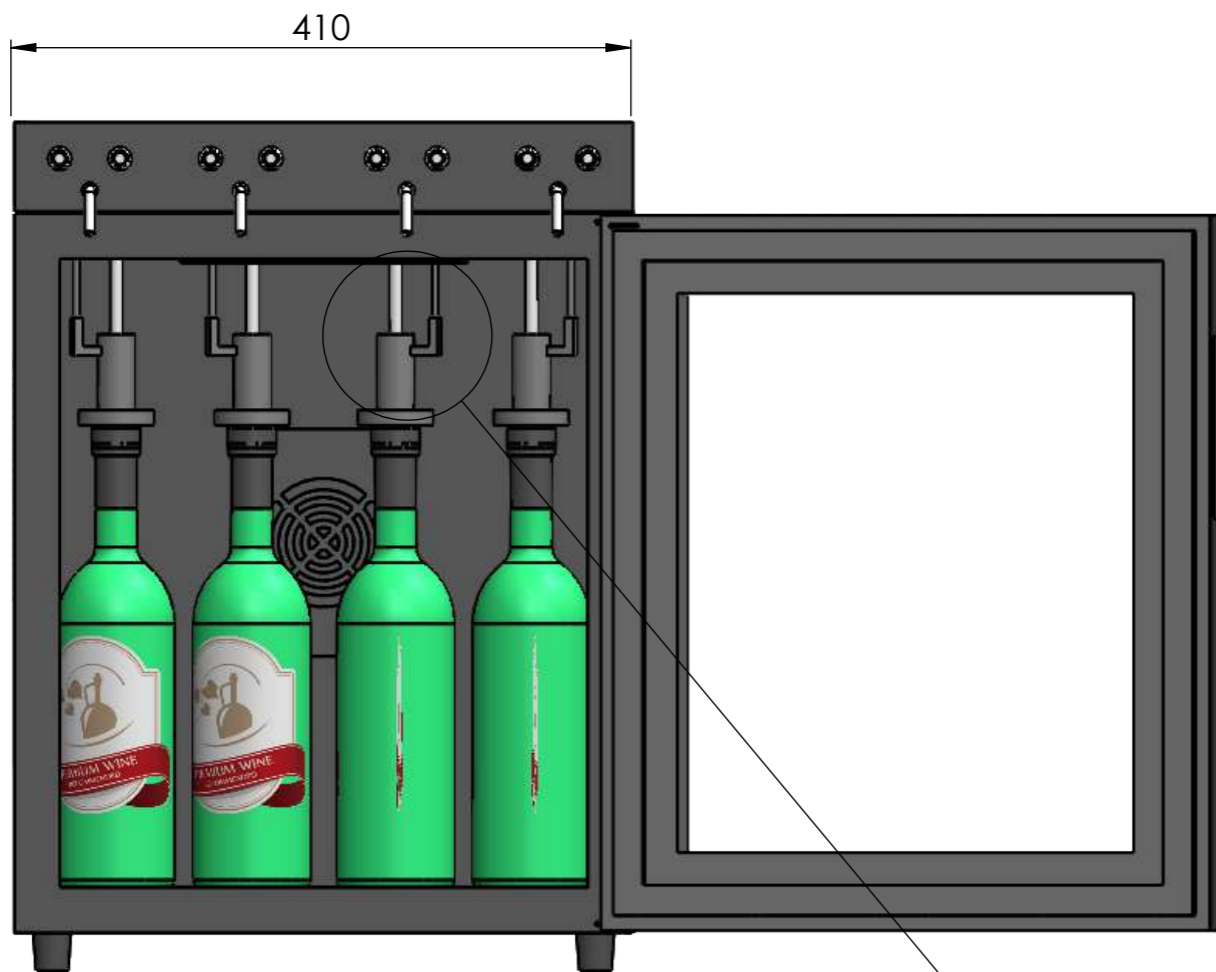

ALZADO

170° max. apertura

vino

nitrógeno

brida para botella

DATOS TECNICOS	
Volumen	14L
Frecuencia	50-60hz
Consumo	0.35(15°C)
Voltaje	220/240-110/115V
Ruido	38db
Humedad interior	>70%RH
Sistema de frío	Termoeléctrico
Botellas	4
Peso	10.2kg
Rango de temperatura	12-18°C

	Date	Name
Design:	03/12/2018	Diego
Checked:		Diego
Modified:		Diego
Scale: 1:10	Part name: VH04N	
Unit:	Top assembly: VH04N	

Vinoglass

THE INFORMATION CONTAINED IN THIS DRAWING IS THE SOLE PROPERTY OF VINOGLASS. ANY REPRODUCTION IN PART OR AS A WHOLE WITHOUT THE WRITTEN PERMISSION OF VINOGLASS IS PROHIBITED.

Sign:

Description:
Dispensador para 4 botellas

Client:
Material:
Reference: VH04N
Count:
Pages: 3 OF 4