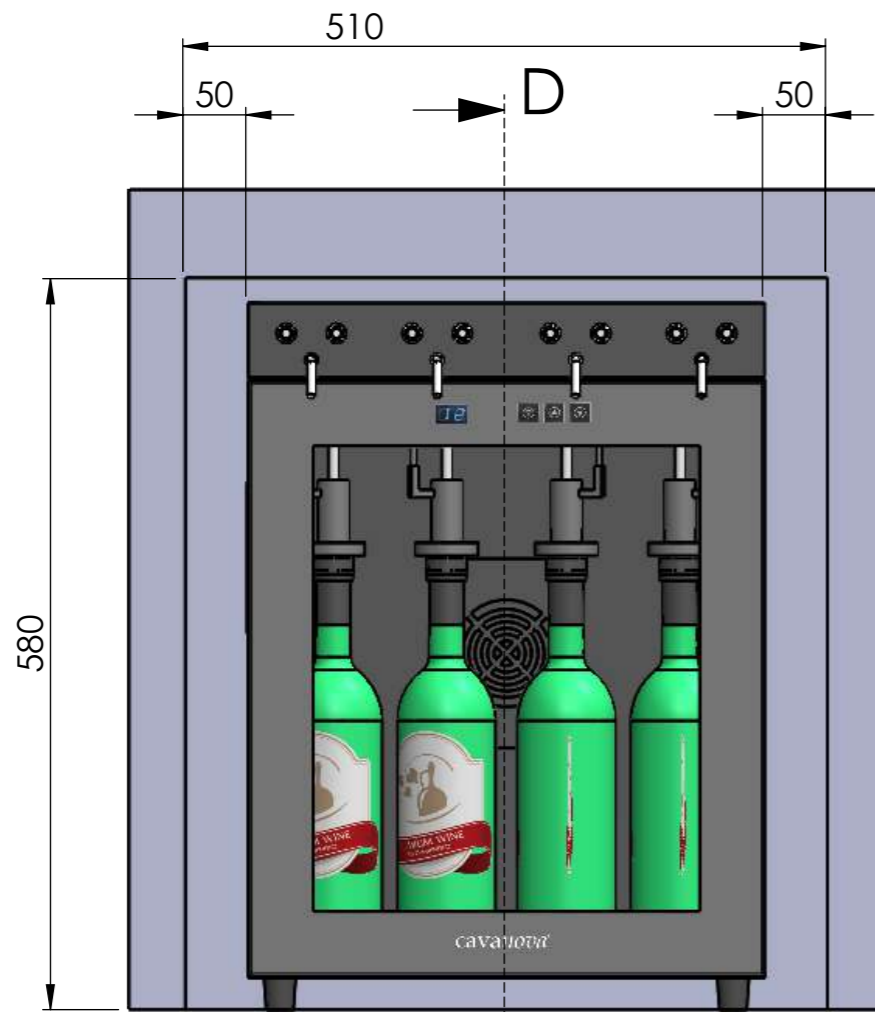

170° max. apertura

vino

nitrógeno

brida para botella

DATOS TECNICOS	
Volumen	14L
Frecuencia	50-60hz
Consumo	0.35(15°C)
Voltaje	220/240-110/115V
Ruido	38db
Humedad interior	>70%RH
Sistema de frío	Termoeléctrico
Botellas	4
Peso	10.2kg
Rango de temperatura	12-18°C

	Date	Name
Design:	03/12/2018	Diego
Checked:		Diego
Modified:		Diego
Scale: 1:10	Part name: VH04N	
Unit:	Top assembly: VH04N	

**Vinoglass**

THE INFORMATION CONTAINED IN THIS DRAWING IS THE SOLE PROPERTY OF VINOGLASS. ANY REPRODUCTION IN PART OR AS A WHOLE WITHOUT THE WRITTEN PERMISSION OF VINOGLASS IS PROHIBITED.

Sign:

Description:  
Dispensador para 4 botellas

Client:
Material:
Reference: VH04N
Count:
Pages: 3 OF 4

MEDIDA RECOMENDADAS	
Profundidad	400mm
Altura	580
Anchura	50mm por cada lado

Hueco para dispensador

		Date	Name	 <p>THE INFORMATION CONTAINED IN THIS DRAWING IS THE SOLE PROPERTY OF VINOGLASS. ANY REPRODUCTION IN PART OR AS A WHOLE WITHOUT THE WRITTEN PERMISSION OF VINOGLASS IS PROHIBITED.</p>	
Design:		09/10/2018	Diego		
Checked:			Diego		
Modified:			Diego		
Scale:	1:10	Part name: VH04N-ENTORNO		Top assembly: VH04N	Client: Cavanova
Unit:	mm				Material: Varios
		Description:			Reference: VH04N-ENTORNO
		Empotramiento del equipo (built-in)			Count:
					Pages: 4 OF 4