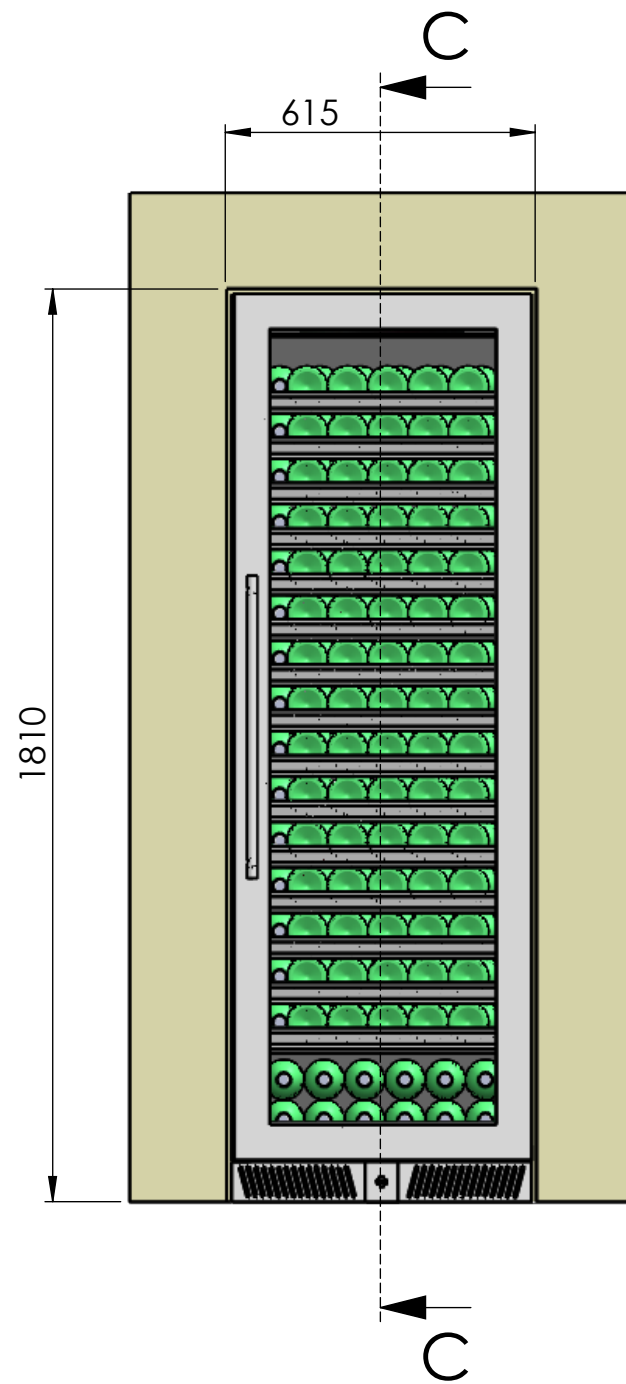

CV180T

	Date	Name	 <small>THE INFORMATION CONTAINED IN THIS DRAWING IS THE SOLE PROPERTY OF CAVANOVA WINE S.L. IN MÁLAGA, SPAIN. ANY REPRODUCTION IN PART OR AS A WHOLE WITHOUT THE WRITTEN PERMISSION OF CAVANOVA WINE S.L. IS PROHIBITED.</small>	
Design:	16/09/2019	Diego		
Checked:		Diego		
Modified:		Diego		
Sign:	Scale: 1:20	Part name: CV180T	Top assembly: CV180T	Client: Cavanova
	Unit: mm			Material: Acero inoxidable pintado
		Description:		Reference: CV180T
		Cava de dos temperaturas independientes 176 botellas		Count:
				Pages: 1 OF 4

Sign:

Scale: 1:20
Unit: mm

Part name: CV180T
Top assembly: CV180T

Description:
Cava de dos temperaturas independientes 176 botellas

Client: Cavano
Material: Acero inoxidable pintado
Reference: CV180T
Count:
Pages: 2 OF 4

Sign:

Scale: 1:20
Unit: mm

Part name: CV180T
Top assembly: CV180T

Description:
Dimensiones con la puerta abierta

Client: Cavano
Material: Varios
Reference: CV180T
Count:
Pages: 3 OF 4

MEDIDAS RECOMENDADAS	
ALTURA	1810mm
ANCHURA	615mm
PROFUNDIDAD	730mm

Hueco para integrar vinoteca en mueble

SECCIÓN C-C
ESCALA 1 : 15

		Date	Name	 <small>THE INFORMATION CONTAINED IN THIS DRAWING IS THE SOLE PROPERTY OF CAVANOVA WINE S.L. IN MÁLAGA, SPAIN. ANY REPRODUCTION IN PART OR AS A WHOLE WITHOUT THE WRITTEN PERMISSION OF CAVANOVA WINE S.L. IS PROHIBITED.</small>
Design:		16/09/2019	Diego	
Checked:			Diego	
Modified:			Diego	
Scale:	1:20	Part name: CV180T-ENTORNO		Top assembly: CV180T
Unit:	mm			Client: Cavanova
	Description: Empotramiento del equipo (built-in)			Material: Varios
				Reference: CV180T-ENTORNO
				Count: 1
				Pages: 4 OF 4