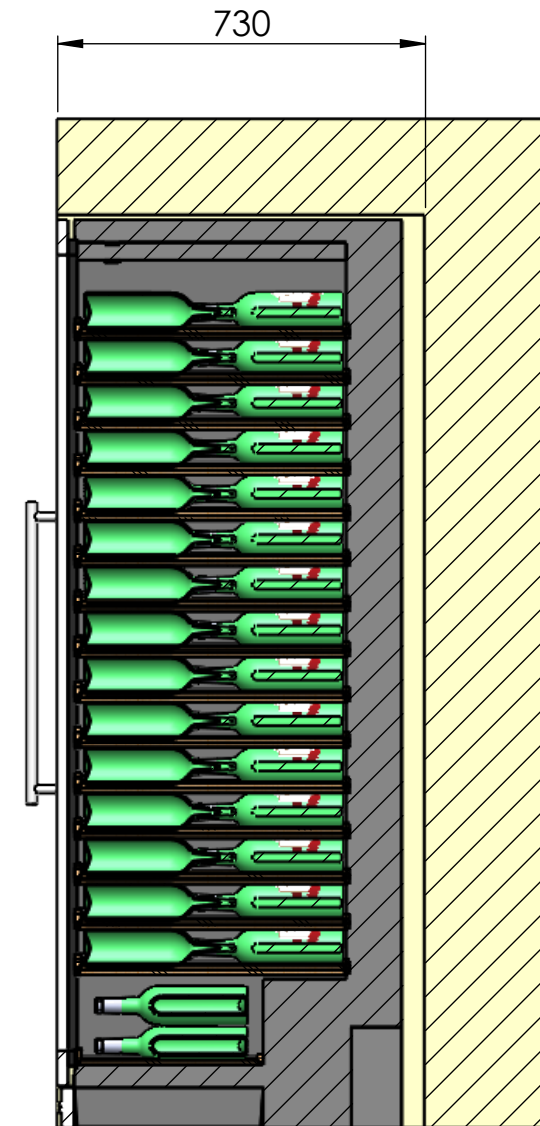

CV180T

	Date	Name	 <small>THE INFORMATION CONTAINED IN THIS DRAWING IS THE SOLE PROPERTY OF CAVANOVA WINE S.L. IN MÁLAGA, SPAIN. ANY REPRODUCTION IN PART OR AS A WHOLE WITHOUT THE WRITTEN PERMISSION OF CAVANOVA WINE S.L. IS PROHIBITED.</small>	
Design:	16/09/2019	Diego		
Checked:		Diego		
Modified:		Diego		
Sign:	Scale: 1:20	Part name: CV180T	Top assembly: CV180T	Client: Cavanova
	Unit: mm			Material: Acero inoxidable pintado
		Description:		Reference: CV180T
		Cava de dos temperaturas independientes 176 botellas		Count:
				Pages: 1 OF 4

Sign:

Scale: 1:20
Unit: mm

Part name: CV180T
Top assembly: CV180T

Description:
Cava de dos temperaturas independientes 176 botellas

Client: Cavano
Material: Acero inoxidable pintado
Reference: CV180T
Count:
Pages: 2 OF 4

Sign:

Scale: 1:20
Unit: mm

Part name: CV180T
Top assembly: CV180T

Description:
Dimensiones con la puerta abierta

Client: Cavano
Material: Varios
Reference: CV180T
Count:
Pages: 3 OF 4

MEDIDAS RECOMENDADAS	
ALTURA	1810mm
ANCHURA	615mm
PROFUNDIDAD	730mm

Hueco para integrar vinoteca en mueble

SECCIÓN C-C
ESCALA 1 : 15

		Date	Name	 <small>THE INFORMATION CONTAINED IN THIS DRAWING IS THE SOLE PROPERTY OF CAVANOVA WINE S.L. IN MÁLAGA, SPAIN. ANY REPRODUCTION IN PART OR AS A WHOLE WITHOUT THE WRITTEN PERMISSION OF CAVANOVA WINE S.L. IS PROHIBITED.</small>
Design:		16/09/2019	Diego	
Checked:			Diego	
Modified:			Diego	
Scale:	1:20	Part name: CV180T-ENTORNO		Top assembly: CV180T
Unit:	mm			Client: Cavanova
	Description: Empotramiento del equipo (built-in)			Material: Varios
				Reference: CV180T-ENTORNO
				Count: 1
				Pages: 4 OF 4