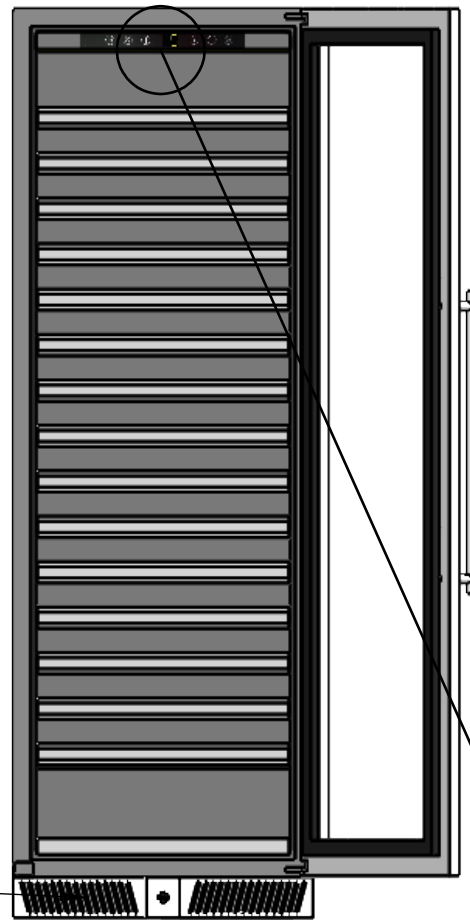

CV180T

	Date	Name	 <small>THE INFORMATION CONTAINED IN THIS DRAWING IS THE SOLE PROPERTY OF CAVANOVA WINE S.L. IN MÁLAGA, SPAIN. ANY REPRODUCTION IN PART OR AS A WHOLE WITHOUT THE WRITTEN PERMISSION OF CAVANOVA WINE S.L. IS PROHIBITED.</small>	
Design:	16/09/2019	Diego		
Checked:		Diego		
Modified:		Diego		
Sign:	Scale: 1:20	Part name: CV180T	Top assembly: CV180T	Client: Cavanova
	Unit: mm			Material: Acero inoxidable pintado
		Description:		Reference: CV180T
		Cava de dos temperaturas independientes 176 botellas		Count:
				Pages: 1 OF 4

Sign:

Scale: 1:20
Unit: mm

Part name: CV180T
Top assembly: CV180T

Description:
Cava de dos temperaturas independientes 176 botellas

Client: Cavano
Material: Acero inoxidable pintado
Reference: CV180T
Count:
Pages: 2 OF 4

No obstruir ventilación

ALZADO

PERFIL

Baldas extraíbles

15 Baldas de madera acadaado con inoxidable

PLANTA

Control de temperatura

DATOS TÉCNICOS

Sign:

Scale: 1:20
Unit: mm

Part name: CV180T
Top assembly: CV180T

Description:
Dimensiones con la puerta abierta

Client: Cavano
Material: Varios
Reference: CV180T
Count:
Pages: 3 OF 4

MEDIDAS RECOMENDADAS	
ALTURA	1810mm
ANCHURA	615mm
PROFUNDIDAD	730mm