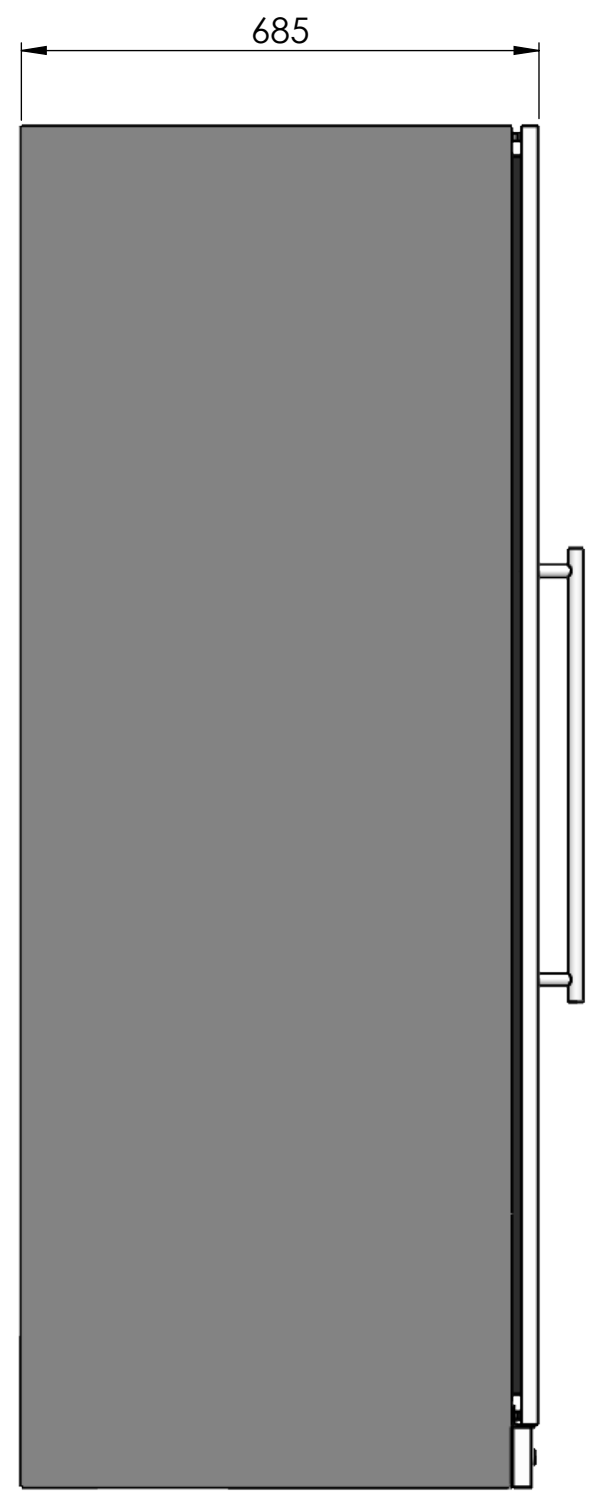

CV180T

	Date	Name	 <small>THE INFORMATION CONTAINED IN THIS DRAWING IS THE SOLE PROPERTY OF CAVANOVA WINE S.L. IN MÁLAGA, SPAIN. ANY REPRODUCTION IN PART OR AS A WHOLE WITHOUT THE WRITTEN PERMISSION OF CAVANOVA WINE S.L. IS PROHIBITED.</small>	
Design:	16/09/2019	Diego		
Checked:		Diego		
Modified:		Diego		
Sign:	Scale: 1:20	Part name: CV180T	Top assembly: CV180T	Client: Cavanova
	Unit: mm			Material: Acero inoxidable pintado
		Description:		Reference: CV180T
		Cava de dos temperaturas independientes 176 botellas		Count:
				Pages: 1 OF 4

DATOS TÉCNICOS	
Volumen	425L
Frecuencia	50-60Hz
Botellas	165
Rango de temperatura	5-20°C (zonas individuales o comunes)
Consumo	278kwh/año
Voltaje	220/240
Ruido	42db
Refrigerante	R600a
Humedad interior	>70%RH
Sistema de frío	Compresor

Sign:

Scale: 1:20
Unit: mm

Part name: CV180T
Top assembly: CV180T

Description:
Cava de dos temperaturas independientes 176 botellas

Client: Cavano
Material: Acero inoxidable pintado
Reference: CV180T
Count:
Pages: 2 OF 4

Sign:

Scale: 1:20
Unit: mm

Part name: CV180T
Top assembly: CV180T

Description:
Dimensiones con la puerta abierta

Client: Cavano
Material: Varios
Reference: CV180T
Count:
Pages: 3 OF 4

MEDIDAS RECOMENDADAS	
ALTURA	1810mm
ANCHURA	615mm
PROFUNDIDAD	730mm