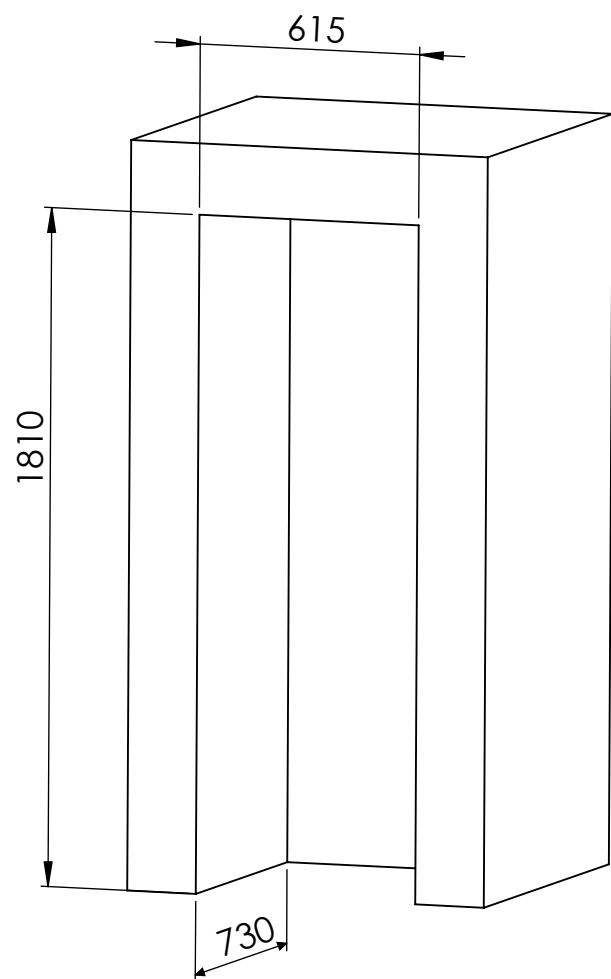

CV180T

	Date	Name	 <small>THE INFORMATION CONTAINED IN THIS DRAWING IS THE SOLE PROPERTY OF CAVANOVA WINE S.L. IN MÁLAGA, SPAIN. ANY REPRODUCTION IN PART OR AS A WHOLE WITHOUT THE WRITTEN PERMISSION OF CAVANOVA WINE S.L. IS PROHIBITED.</small>	
Design:	16/09/2019	Diego		
Checked:		Diego		
Modified:		Diego		
Sign:	Scale: 1:20	Part name: CV180T	Top assembly: CV180T	Client: Cavanova
	Unit: mm			Material: Acero inoxidable pintado
		Description:		Reference: CV180T
		Cava de dos temperaturas independientes 176 botellas		Count:
				Pages: 1 OF 4

Sign:

Scale: 1:20
Unit: mm

Part name: CV180T
Top assembly: CV180T

Description:
Cava de dos temperaturas independientes 176 botellas

Client: Cavano
Material: Acero inoxidable pintado
Reference: CV180T
Count:
Pages: 2 OF 4

Sign:

Scale: 1:20
Unit: mm

Part name: CV180T
Top assembly: CV180T

Description:
Dimensiones con la puerta abierta

Client: Cavano
Material: Varios
Reference: CV180T
Count:
Pages: 3 OF 4

MEDIDAS RECOMENDADAS	
ALTURA	1810mm
ANCHURA	615mm
PROFUNDIDAD	730mm

Hueco para integrar vinoteca en mueble

SECCIÓN C-C
ESCALA 1 : 15

		Date	Name	 <small>THE INFORMATION CONTAINED IN THIS DRAWING IS THE SOLE PROPERTY OF CAVANOVA WINE S.L. IN MÁLAGA, SPAIN. ANY REPRODUCTION IN PART OR AS A WHOLE WITHOUT THE WRITTEN PERMISSION OF CAVANOVA WINE S.L. IS PROHIBITED.</small>
Design:		16/09/2019	Diego	
Checked:			Diego	
Modified:			Diego	
Scale:	1:20	Part name: CV180T-ENTORNO		Top assembly: CV180T
Unit:	mm			Client: Cavanova
	Description: Empotramiento del equipo (built-in)			Material: Varios
				Reference: CV180T-ENTORNO
				Count: 1
				Pages: 4 OF 4