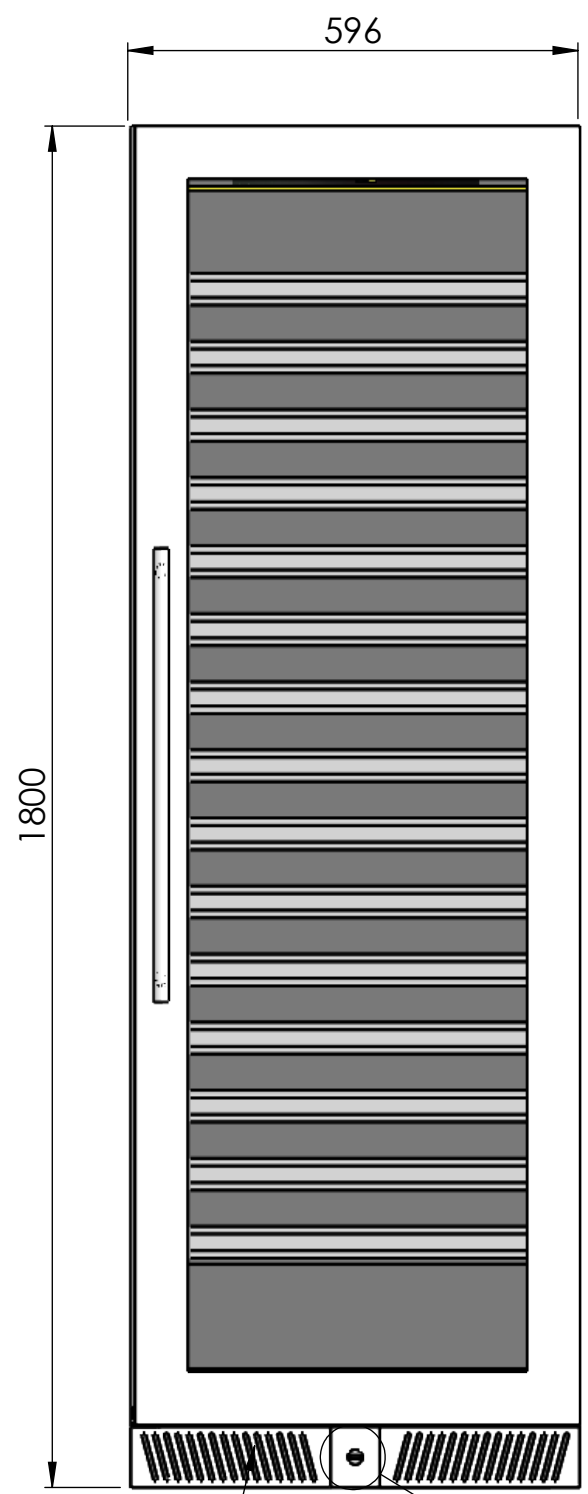

CV180T

	Date	Name	 <small>THE INFORMATION CONTAINED IN THIS DRAWING IS THE SOLE PROPERTY OF CAVANOVA WINE S.L. IN MÁLAGA, SPAIN. ANY REPRODUCTION IN PART OR AS A WHOLE WITHOUT THE WRITTEN PERMISSION OF CAVANOVA WINE S.L. IS PROHIBITED.</small>	
Design:	16/09/2019	Diego		
Checked:		Diego		
Modified:		Diego		
Sign:	Scale: 1:20	Part name: CV180T	Top assembly: CV180T	Client: Cavanova
	Unit: mm			Material: Acero inoxidable pintado
		Description:		Reference: CV180T
		Cava de dos temperaturas independientes 176 botellas		Count:
				Pages: 1 OF 4

DATOS TÉCNICOS	
Volumen	425L
Frecuencia	50-60Hz
Botellas	165
Rango de temperatura	5-20°C (zonas individuales o comunes)
Consumo	278kwh/año
Voltaje	220/240
Ruido	42db
Refrigerante	R600a
Humedad interior	>70%RH
Sistema de frío	Compresor

Sign:

Scale: 1:20
Unit: mm

Part name: CV180T
Top assembly: CV180T

Description:
Cava de dos temperaturas independientes 176 botellas

Client: Cavano
Material: Acero inoxidable pintado
Reference: CV180T
Count:
Pages: 2 OF 4

Sign:

Scale: 1:20
Unit: mm

Part name: CV180T
Top assembly: CV180T

Description:
Dimensiones con la puerta abierta

Client: Cavano
Material: Varios
Reference: CV180T
Count:
Pages: 3 OF 4

MEDIDAS RECOMENDADAS	
ALTURA	1810mm
ANCHURA	615mm
PROFUNDIDAD	730mm