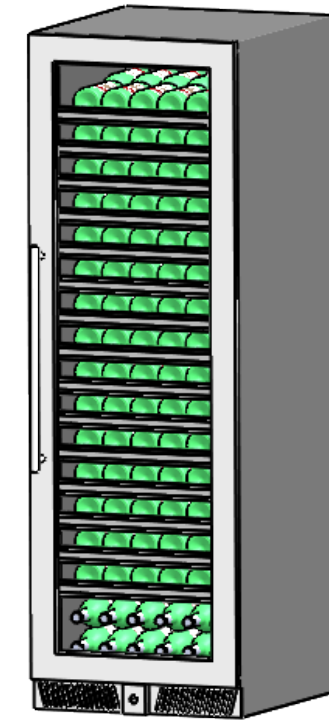

CV180T

	Date	Name	 <small>THE INFORMATION CONTAINED IN THIS DRAWING IS THE SOLE PROPERTY OF CAVANOVA WINE S.L. IN MÁLAGA, SPAIN. ANY REPRODUCTION IN PART OR AS A WHOLE WITHOUT THE WRITTEN PERMISSION OF CAVANOVA WINE S.L. IS PROHIBITED.</small>	
Design:	16/09/2019	Diego		
Checked:		Diego		
Modified:		Diego		
Sign:	Scale: 1:20	Part name: CV180T	Top assembly: CV180T	Client: Cavanova
	Unit: mm			Material: Acero inoxidable pintado
		Description:		Reference: CV180T
		Cava de dos temperaturas independientes 176 botellas		Count:
				Pages: 1 OF 4

Sign:

Scale: 1:20
Unit: mm

Part name: CV180T
Top assembly: CV180T

Description:
Cava de dos temperaturas independientes 176 botellas

Client: Cavano
Material: Acero inoxidable pintado
Reference: CV180T
Count:
Pages: 2 OF 4

No obstruir ventilación

ALZADO

PERFIL

Baldas extraíbles

15 Baldas de madera acadaado con inoxidable

PLANTA

Control de temperatura

DATOS TÉCNICOS