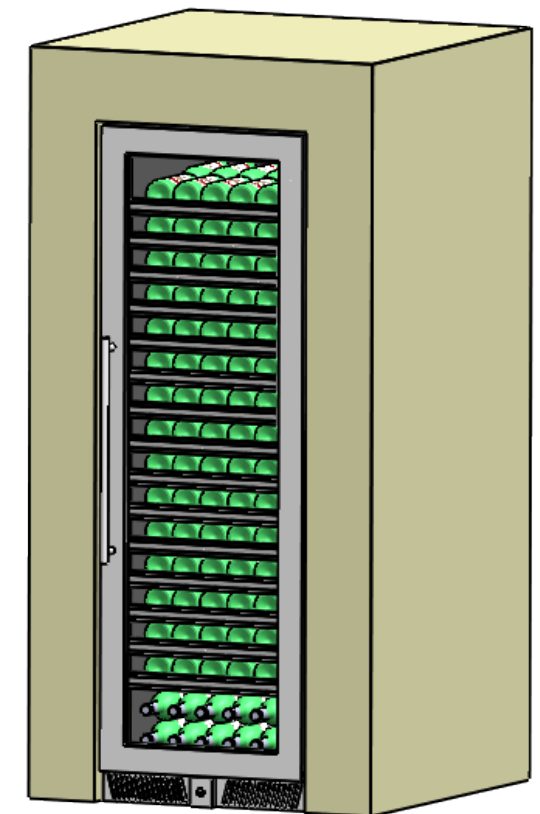

CV180T

	Date	Name	 <small>THE INFORMATION CONTAINED IN THIS DRAWING IS THE SOLE PROPERTY OF CAVANOVA WINE S.L. IN MÁLAGA, SPAIN. ANY REPRODUCTION IN PART OR AS A WHOLE WITHOUT THE WRITTEN PERMISSION OF CAVANOVA WINE S.L. IS PROHIBITED.</small>	
Design:	16/09/2019	Diego		
Checked:		Diego		
Modified:		Diego		
Sign:	Scale: 1:20	Part name: CV180T	Top assembly: CV180T	Client: Cavanova
	Unit: mm			Material: Acero inoxidable pintado
		Description:		Reference: CV180T
		Cava de dos temperaturas independientes 176 botellas		Count:
				Pages: 1 OF 4

Sign:

Scale: 1:20
Unit: mm

Part name: CV180T
Top assembly: CV180T

Description:
Cava de dos temperaturas independientes 176 botellas

Client: Cavano
Material: Acero inoxidable pintado
Reference: CV180T
Count:
Pages: 2 OF 4

Sign:

Scale: 1:20
Unit: mm

Part name: CV180T
Top assembly: CV180T

Description:
Dimensiones con la puerta abierta

Client: Cavano
Material: Varios
Reference: CV180T
Count:
Pages: 3 OF 4

MEDIDAS RECOMENDADAS	
ALTURA	1810mm
ANCHURA	615mm
PROFUNDIDAD	730mm

Hueco para integrar vinoteca en mueble

SECCIÓN C-C
ESCALA 1 : 15

		Date	Name	 <small>THE INFORMATION CONTAINED IN THIS DRAWING IS THE SOLE PROPERTY OF CAVANOVA WINE S.L. IN MÁLAGA, SPAIN. ANY REPRODUCTION IN PART OR AS A WHOLE WITHOUT THE WRITTEN PERMISSION OF CAVANOVA WINE S.L. IS PROHIBITED.</small>
Design:		16/09/2019	Diego	
Checked:			Diego	
Modified:			Diego	
Scale:	1:20	Part name: CV180T-ENTORNO		Top assembly: CV180T
Unit:	mm			Client: Cavanova
	Description: Empotramiento del equipo (built-in)			Material: Varios
				Reference: CV180T-ENTORNO
				Count: 1
				Pages: 4 OF 4