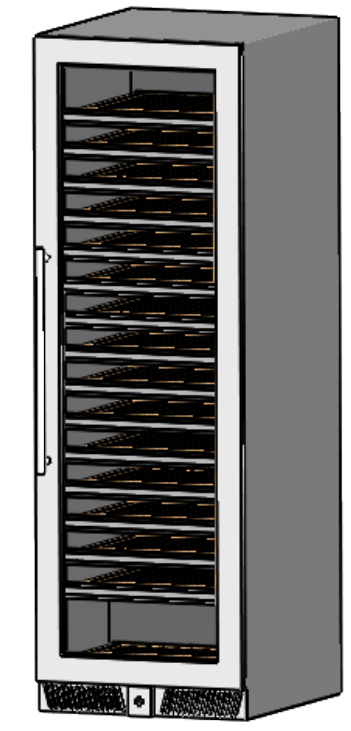

CV180T

	Date	Name	 <small>THE INFORMATION CONTAINED IN THIS DRAWING IS THE SOLE PROPERTY OF CAVANOVA WINE S.L. IN MÁLAGA, SPAIN. ANY REPRODUCTION IN PART OR AS A WHOLE WITHOUT THE WRITTEN PERMISSION OF CAVANOVA WINE S.L. IS PROHIBITED.</small>	
Design:	16/09/2019	Diego		
Checked:		Diego		
Modified:		Diego		
Sign:	Scale: 1:20	Part name: CV180T	Top assembly: CV180T	Client: Cavanova
	Unit: mm			Material: Acero inoxidable pintado
		Description:		Reference: CV180T
		Cava de dos temperaturas independientes 176 botellas		Count:
				Pages: 1 OF 4

DATOS TÉCNICOS	
Volumen	425L
Frecuencia	50-60Hz
Botellas	165
Rango de temperatura	5-20°C (zonas individuales o comunes)
Consumo	278kwh/año
Voltaje	220/240
Ruido	42db
Refrigerante	R600a
Humedad interior	>70%RH
Sistema de frío	Compresor

Sign:

Scale: 1:20
Unit: mm

Part name: CV180T
Top assembly: CV180T

Description:
Cava de dos temperaturas independientes 176 botellas

Client: Cavano
Material: Acero inoxidable pintado
Reference: CV180T
Count:
Pages: 2 OF 4

Sign:

Scale: 1:20
Unit: mm

Part name: CV180T
Top assembly: CV180T

Description:
Dimensiones con la puerta abierta

Client: Cavano
Material: Varios
Reference: CV180T
Count:
Pages: 3 OF 4

MEDIDAS RECOMENDADAS	
ALTURA	1810mm
ANCHURA	615mm
PROFUNDIDAD	730mm